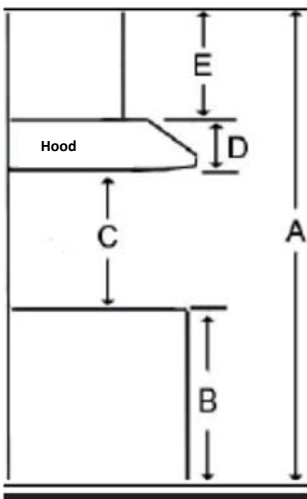

Model	AVI-369IS2
Features	
Control	Soft touch on both sides with LCD screen
Lighting	4 bulbs, 2W LED (bulbs included)
Blower type	900 CFM , 6-speeds
Blower performance	Speed 1, 0.3 sones
	Speed 6, 7.0 sones
Filter type	3 aluminium micro hole filters (included)
Duct transition	6" Round (Top)
Ducting	Ducted
Chimney (ducted out)	For ceiling heights up to 8'0"
Exterior Appearance	
Stainless steel grade	201
Electrical Requirements	
Electrical requirements	120V / 60Hz / 2.7 Amps
Dimensions	
Dimensions	35 1/2" (W) x 23 5/8" (D) x 3 1/8" (H)
Warranty	
1-year Warranty	Parts and labour, in-home service

Dimensions

Installation

A	Floor to ceiling height	variable
B	Floor to counter top height (standard)	36"
C	Recommended height between cooking surface and bottom of the hood	28" to 30"
D	Hood height	3 1/8"
E	Cabinet height	20. to 42"

Duct transition

6" round top

The information contained herein is based on sources that we believe to be reliable, but is not guaranteed by us, may be incomplete and/or may change without notice.