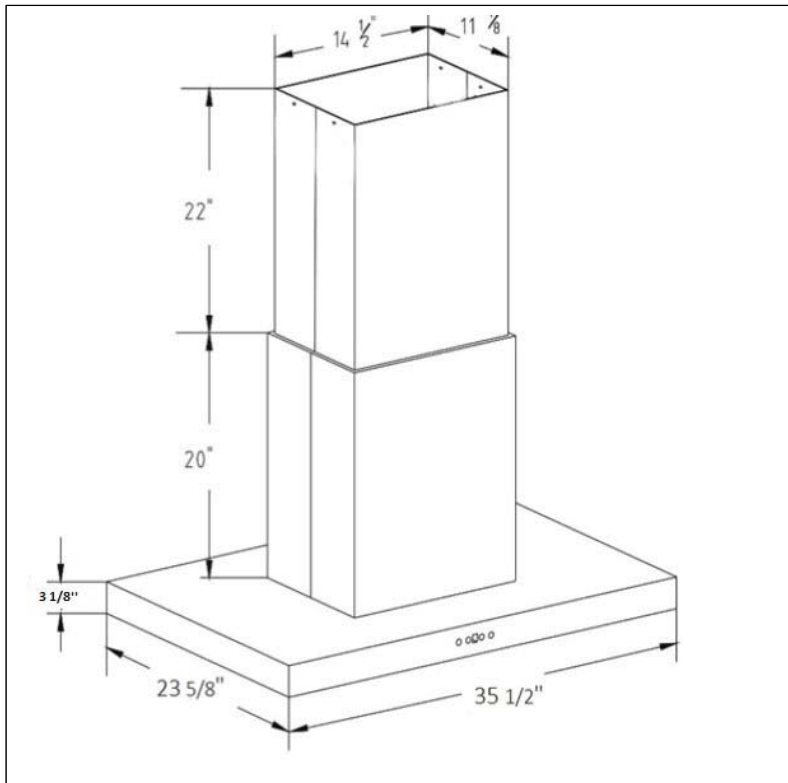

Model	AVI-369IS2
Features	
Control	Soft touch on both sides with LCD screen
Lighting	4 bulbs, 2W LED (bulbs included)
Blower type	900 CFM , 6-speeds
Blower performance	Speed 1, 0.3 sones
	Speed 6, 7.0 sones
Filter type	3 aluminium micro hole filters (included)
Duct transition	6" Round (Top)
Ducting	Ducted
Chimney (ducted out)	For ceiling heights up to 8'0"
Exterior Appearance	
Stainless steel grade	201
Electrical Requirements	
Electrical requirements	120V / 60Hz / 2.7 Amps
Dimensions	
Dimensions	35 1/2" (W) x 23 5/8" (D) x 3 1/8" (H)
Warranty	
1-year Warranty	Parts and labour, in-home service

Dimensions

Installation

A	Floor to ceiling height	variable
B	Floor to counter top height (standard)	36"
C	Recommended height between cooking surface and bottom of the hood	28" to 30"
D	Hood height	3 1/8"
E	Cabinet height	20. to 42"