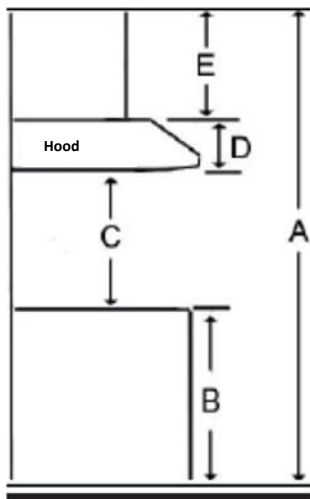

Model	AVM-278PS
Features	
Control	Mechanical push buttons
Lighting	2 bulbs, 3W LED (bulbs included)
Blower type	860 CFM, 3-Speed
Blower performance	Speed 1, 0.7 sones
	Speed 3, 4.0 sones
Filter type	2 aluminium superior micro hole filters and stainless steel baffle filters included
Duct transition	6" Round (Top)
Ducting	Ducted
Exterior Appearance	
Stainless steel grade	201
Electrical Requirements	
Electrical requirements	120V / 60Hz / 2.7 Amps
Dimensions	
Dimensions	27 3/8" (W) x 11 3/8" (D) x 13 1/2" (H)
Warranty	
1-year Warranty	Parts and labour, in-home service

Dimensions

Installation

A	Floor to ceiling height	variable
B	Floor to counter top height (standard)	36"
C	Recommended height between cooking surface and bottom of the hood	28" to 30"
D	Hood height (including transition height (4"))	16"
E	Cabinet height	N/A

Duct transition

Top 6" Round

The information contained herein is based on sources that we believe to be reliable, but is not guaranteed by us, may be incomplete and/or may change without notice.