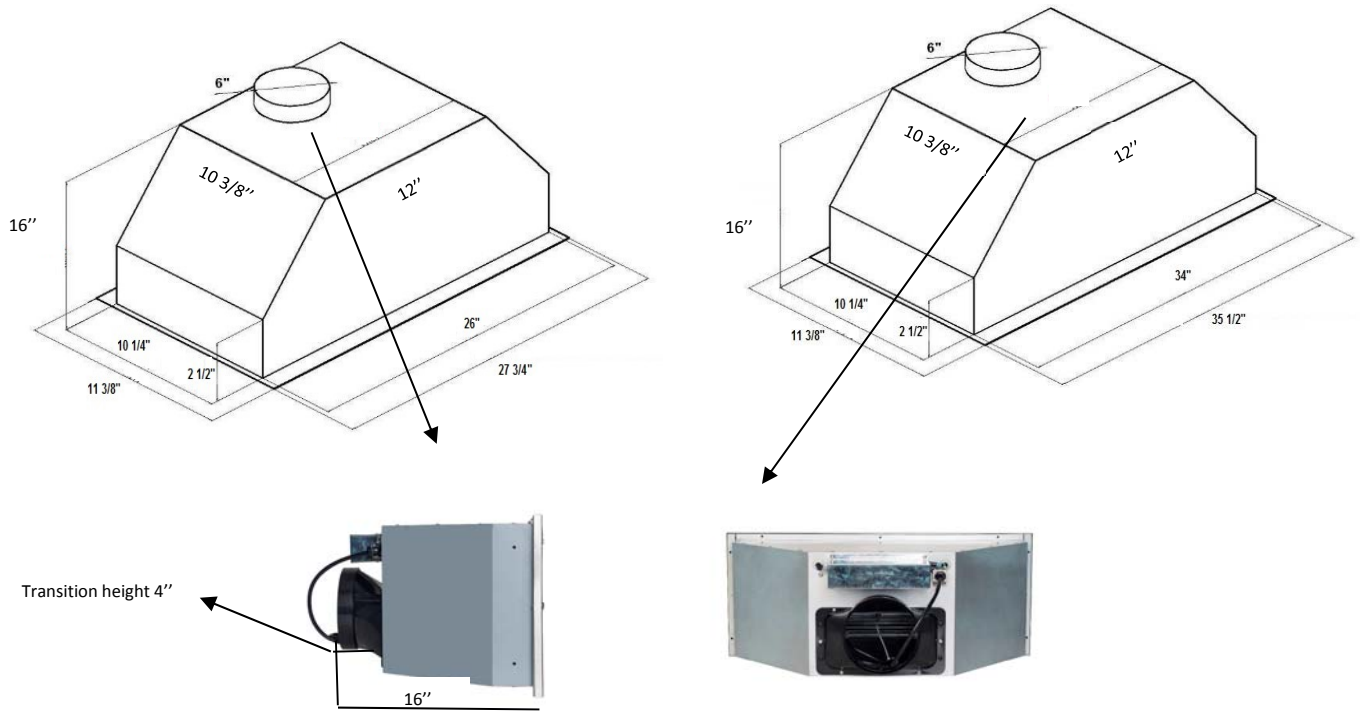

Model	AVM-278PS
Features	
Control	Mechanical push buttons
Lighting	2 bulbs, 3W LED (bulbs included)
Blower type	860 CFM, 3-Speed
Blower performance	Speed 1, 0.7 sones
	Speed 3, 4.0 sones
Filter type	2 aluminium superior micro hole filters and stainless steel baffle filters included
Duct transition	6" Round (Top)
Ducting	Ducted
Exterior Appearance	
Stainless steel grade	201
Electrical Requirements	
Electrical requirements	120V / 60Hz / 2.7 Amps
Dimensions	
Dimensions	27 3/8" (W) x 11 3/8" (D) x 13 1/2" (H)
Warranty	
1-year Warranty	Parts and labour, in-home service

Dimensions

Installation

A	Floor to ceiling height	variable
B	Floor to counter top height (standard)	36"
C	Recommended height between cooking surface and bottom of the hood	28" to 30"
D	Hood height (including transition height (4"))	16"
E	Cabinet height	N/A