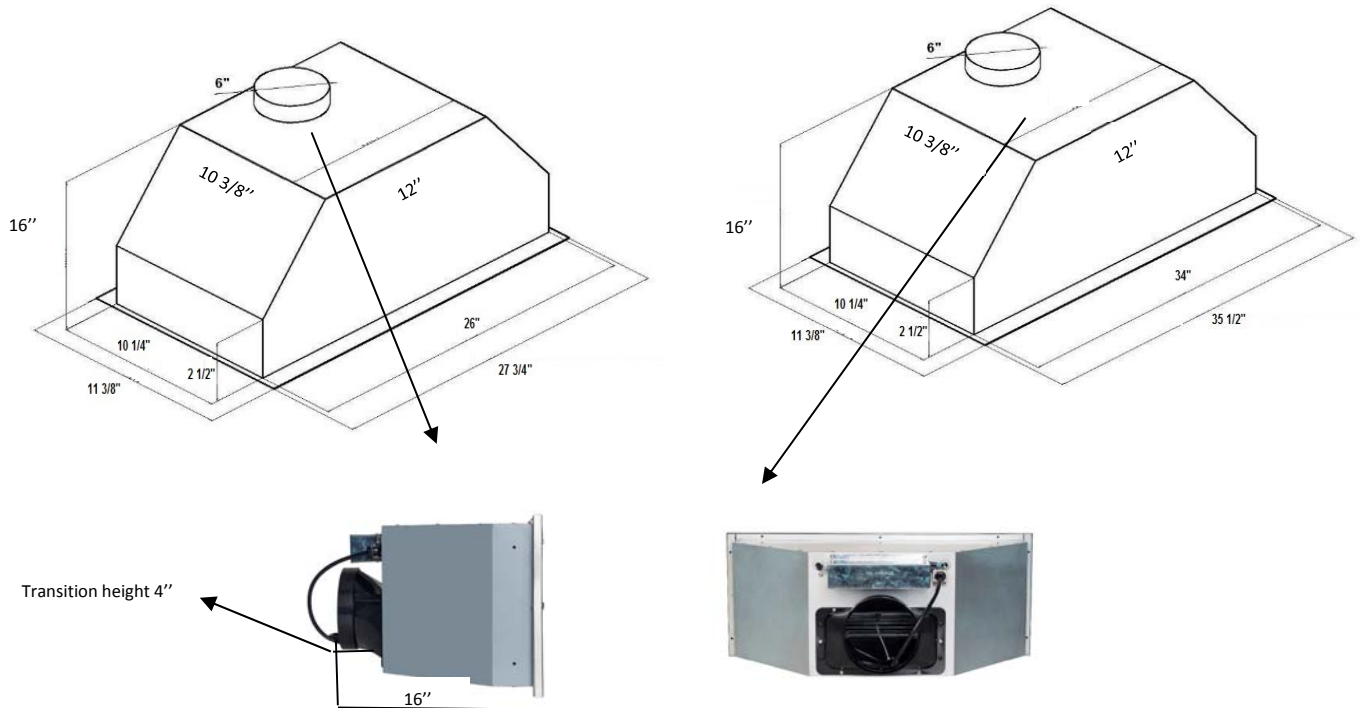

## AVM-368PS 36" Insert hood

<b>Selected Model</b>	
Model number	AVM-368PS
<b>Dimensions</b>	
Dimensions	35 1/2" (W) x 11 3/4" (D) x 13 1/2"-16" (H) 35 1/2" (W) x 11 3/8" (D) x 13 1/2" (H)
<b>Exterior Appearance</b>	
Stainless steel grade	201
<b>Features</b>	
Control	Mechanical push buttons
Lighting	2 bulbs, 3W LED (bulbs included)
Blower type	860 CFM, 3-Speed
Blower performance	Speed 1, 0.7 sones Speed 3, 4.0 sones
Filter type	2 aluminium superior micro hole filters and stainless steel baffle filters included
Duct transition	6" Round (Top)
Ducting	Ducted
UPC code	0646437667500
<b>Electrical Requirements</b>	
Electrical requirements	120V / 60Hz / 2.7 Amps
<b>Warranty</b>	
1-year Warranty	Parts and labour

**Dimensions**

**Installation**

A	Floor to ceiling height	variable
B	Floor to counter top height (standard)	36"
C	Recommended height between cooking surface and bottom of the hood	28" to 30"
D	Hood height (including transition height (4"))	16"
E	Cabinet height	N/A