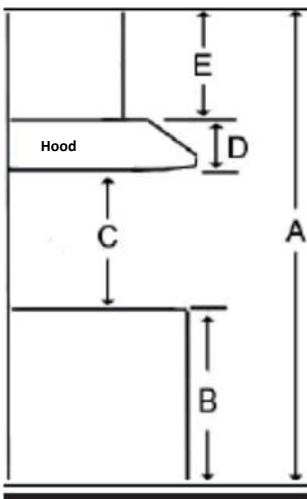

## AVM-368PS 36" Insert hood

<b>Selected Model</b>	
Model number	AVM-368PS
<b>Dimensions</b>	
Dimensions	35 1/2" (W) x 11 3/4" (D) x 13 1/2"-16" (H) 35 1/2" (W) x 11 3/8" (D) x 13 1/2" (H)
<b>Exterior Appearance</b>	
Stainless steel grade	201
<b>Features</b>	
Control	Mechanical push buttons
Lighting	2 bulbs, 3W LED (bulbs included)
Blower type	860 CFM, 3-Speed
Blower performance	Speed 1, 0.7 sones Speed 3, 4.0 sones
Filter type	2 aluminium superior micro hole filters and stainless steel baffle filters included
Duct transition	6" Round (Top)
Ducting	Ducted
UPC code	0646437667500
<b>Electrical Requirements</b>	
Electrical requirements	120V / 60Hz / 2.7 Amps
<b>Warranty</b>	
1-year Warranty	Parts and labour

**Dimensions**

**Installation**

A	Floor to ceiling height	variable
B	Floor to counter top height (standard)	36"
C	Recommended height between cooking surface and bottom of the hood	28" to 30"
D	Hood height (including transition height (4"))	16"
E	Cabinet height	N/A

**Duct transition**

Top 6" Round

*The information contained herein is based on sources that we believe to be reliable, but is not guaranteed by us, may be incomplete and/or may change without notice.*