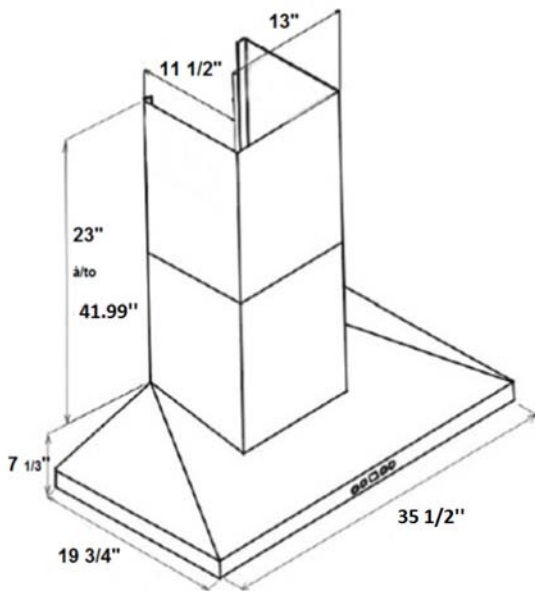

AVN-368CS

36" Wall mount hood - professional design - MSRP: \$859.00

Model	
Model	AVN-368CS
Features	
Control	Soft touch with LED display
Lighting	2 bulbs, 3W LED (bulbs included)
Blower type	860 CFM, 6-Speed
Blower performance	Speed 1, 0.7 sones
	Speed 6, 6.5 sones
Filter type	2 Stainless steel baffle filters (included)
Duct transition	6" Round (Top)
Ducting	Ducted
Exterior Appearance	
Stainless steel grade	201
Electrical Requirements	
Electrical requirements	120V / 60Hz / 2.7 Amps
Dimensions	
Dimensions	35 1/2" (W) x 19 3/4" (D) x 7 1/2" (H)
Warranty	
1-year Warranty	Parts and labour, in-home service

Dimensions

Installation

A	Floor to ceiling height	variable
B	Floor to counter top height (standard)	36"
C	Recommended height between cooking surface and bottom of the hood	28" to 30"
D	Hood height	7 1/3"
E	Chimney height	19" to 41.99"