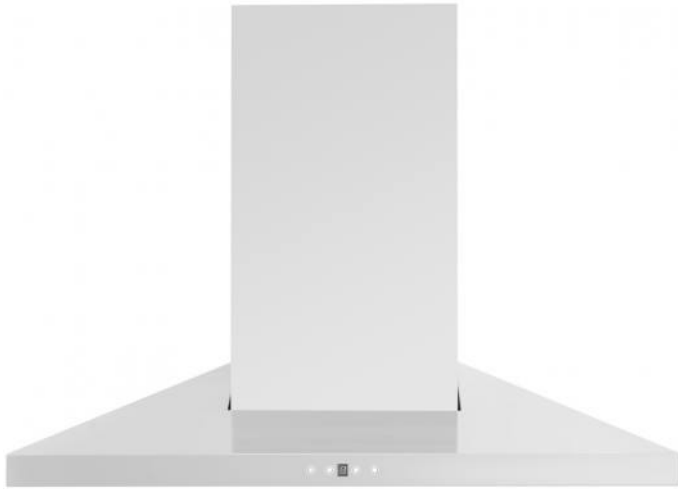

AVN-368CS

36" Wall mount hood - professional design - MSRP: \$859.00

Model	
Model	AVN-368CS
Features	
Control	Soft touch with LED display
Lighting	2 bulbs, 3W LED (bulbs included)
Blower type	860 CFM, 6-Speed
Blower performance	Speed 1, 0.7 sones
	Speed 6, 6.5 sones
Filter type	2 Stainless steel baffle filters (included)
Duct transition	6" Round (Top)
Ducting	Ducted
Exterior Appearance	
Stainless steel grade	201
Electrical Requirements	
Electrical requirements	120V / 60Hz / 2.7 Amps
Dimensions	
Dimensions	35 1/2" (W) x 19 3/4" (D) x 7 1/2" (H)
Warranty	
1-year Warranty	Parts and labour, in-home service

Dimensions

Installation

A	Floor to ceiling height	variable
B	Floor to counter top height (standard)	36"
C	Recommended height between cooking surface and bottom of the hood	28" to 30"
D	Hood height	7 1/3"
E	Chimney height	19" to 41.99"