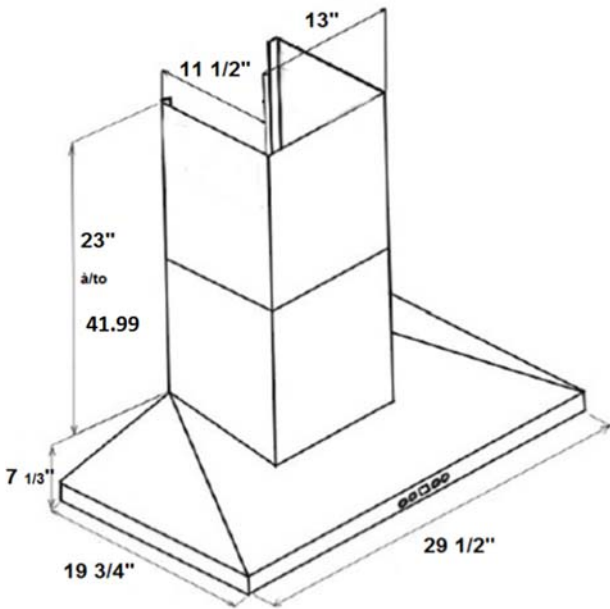

AVN-368CS

36" Wall mount hood - professional design - MSRP: \$859.00

Model	
Model	AVN-368CS
Features	
Control	Soft touch with LED display
Lighting	2 bulbs, 3W LED (bulbs included)
Blower type	860 CFM, 6-Speed
Blower performance	Speed 1, 0.7 sones
	Speed 6, 6.5 sones
Filter type	2 Stainless steel baffle filters (included)
Duct transition	6" Round (Top)
Ducting	Ducted
Exterior Appearance	
Stainless steel grade	201
Electrical Requirements	
Electrical requirements	120V / 60Hz / 2.7 Amps
Dimensions	
Dimensions	35 1/2" (W) x 19 3/4" (D) x 7 1/2" (H)
Warranty	
1-year Warranty	Parts and labour, in-home service

Dimensions

Installation

A	Floor to ceiling height	variable
B	Floor to counter top height (standard)	36"
C	Recommended height between cooking surface and bottom of the hood	28" to 30"
D	Hood height	7 1/3"
E	Chimney height	19" to 41.99"