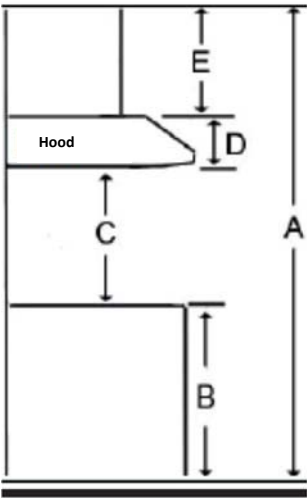

AVN-368CS

36" Wall mount hood - professional design - MSRP: \$859.00

Model	
Model	AVN-368CS
Features	
Control	Soft touch with LED display
Lighting	2 bulbs, 3W LED (bulbs included)
Blower type	860 CFM, 6-Speed
Blower performance	Speed 1, 0.7 sones
	Speed 6, 6.5 sones
Filter type	2 Stainless steel baffle filters (included)
Duct transition	6" Round (Top)
Ducting	Ducted
Exterior Appearance	
Stainless steel grade	201
Electrical Requirements	
Electrical requirements	120V / 60Hz / 2.7 Amps
Dimensions	
Dimensions	35 1/2" (W) x 19 3/4" (D) x 7 1/2" (H)
Warranty	
1-year Warranty	Parts and labour, in-home service

Dimensions

Installation

A	Floor to ceiling height	variable
B	Floor to counter top height (standard)	36"
C	Recommended height between cooking surface and bottom of the hood	28" to 30"
D	Hood height	7 1/3"
E	Chimney height	19" to 41.99"

Duct transition

Top 6" round

The information contained herein is based on sources that we believe to be reliable, but is not guaranteed by us, may be incomplete and/or may change without notice.