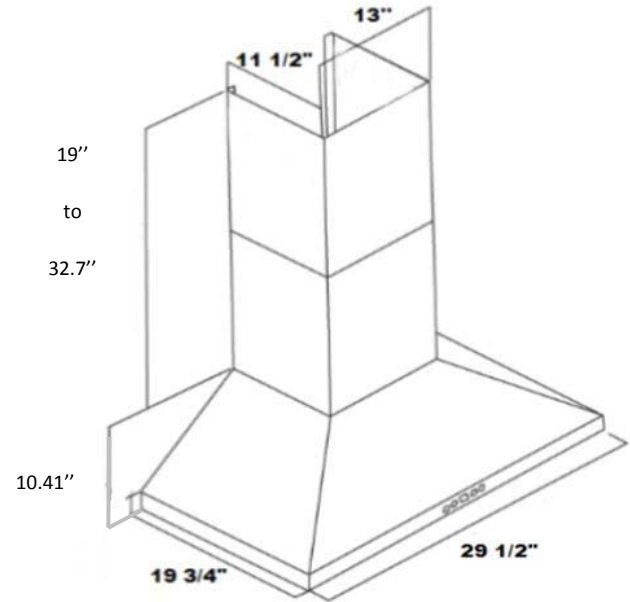

AVO-368CS
36" Mural hood - professional design - MSRP: \$889.00

Model	
Model	AVO-368CS
Features	
Control	Soft touch with LED display
Lighting	2 bulbs, 3W LED (bulbs included)
Blower type	860 CFM, 6-Speed
Blower performance	Speed 1, 1.5 sones
	Speed 6, 5.0 sones
Filter type	2 Stainless steel baffle filters (included)
Duct transition	6" Round (Top)
Ducting	Ducted
Chimney (ducted out)	For ceiling heights up to 9'0"
Exterior Appearance	
Stainless steel grade	201
Electrical Requirements	
Electrical requirements	120V / 60Hz / 2.7 Amps
Dimensions	
Dimensions	35 1/2" (W) x 19 3/4" (D) x 10 1/4" (H)
Warranty	
1-year Warranty	Parts and labour, in-home service

Dimensions

Installation

A	Floor to ceiling height	VARIABLE
B	Floor to counter top height (standard)	36"
C	Recommended height between cooking surface and bottom of the hood	28" to 30"
D	Hood height	10.41"
E	Chimney height	19" to 32.7"