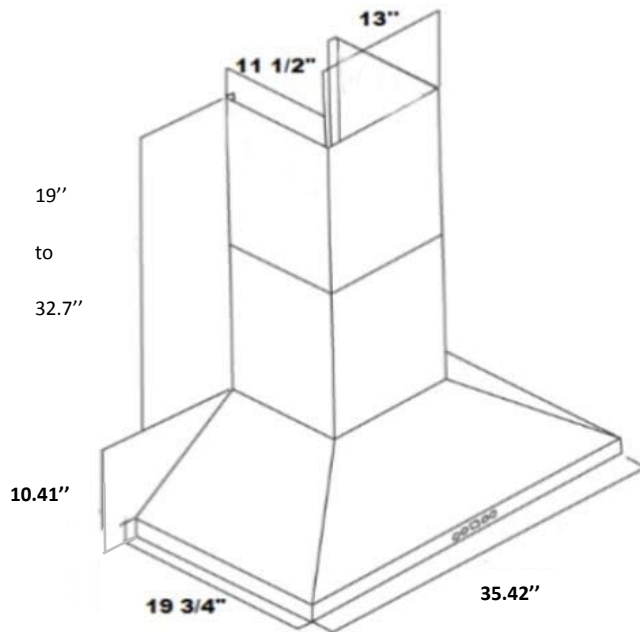

AVO-368CS
36" Mural hood - professional design - MSRP: \$889.00

Model	
Model	AVO-368CS
Features	
Control	Soft touch with LED display
Lighting	2 bulbs, 3W LED (bulbs included)
Blower type	860 CFM, 6-Speed
Blower performance	Speed 1, 1.5 sones
	Speed 6, 5.0 sones
Filter type	2 Stainless steel baffle filters (included)
Duct transition	6" Round (Top)
Ducting	Ducted
Chimney (ducted out)	For ceiling heights up to 9'0"
Exterior Appearance	
Stainless steel grade	201
Electrical Requirements	
Electrical requirements	120V / 60Hz / 2.7 Amps
Dimensions	
Dimensions	35 1/2" (W) x 19 3/4" (D) x 10 1/4" (H)
Warranty	
1-year Warranty	Parts and labour, in-home service

Dimensions

Installation

A	Floor to ceiling height	VARIABLE
B	Floor to counter top height (standard)	36"
C	Recommended height between cooking surface and bottom of the hood	28" to 30"
D	Hood height	10.41"
E	Chimney height	19" to 32.7"