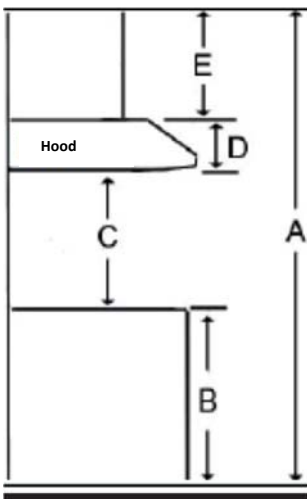

AVO-368CS
36" Mural hood - professional design - MSRP: \$889.00

Model	
Model	AVO-368CS
Features	
Control	Soft touch with LED display
Lighting	2 bulbs, 3W LED (bulbs included)
Blower type	860 CFM, 6-Speed
Blower performance	Speed 1, 1.5 sones
	Speed 6, 5.0 sones
Filter type	2 Stainless steel baffle filters (included)
Duct transition	6" Round (Top)
Ducting	Ducted
Chimney (ducted out)	For ceiling heights up to 9'0"
Exterior Appearance	
Stainless steel grade	201
Electrical Requirements	
Electrical requirements	120V / 60Hz / 2.7 Amps
Dimensions	
Dimensions	35 1/2" (W) x 19 3/4" (D) x 10 1/4" (H)
Warranty	
1-year Warranty	Parts and labour, in-home service

Dimensions

Installation

A	Floor to ceiling height	VARIABLE
B	Floor to counter top height (standard)	36"
C	Recommended height between cooking surface and bottom of the hood	28" to 30"
D	Hood height	10.41"
E	Chimney height	19" to 32.7"

Duct transition

6" top round

The information contained herein is based on sources that we believe to be reliable, but is not guaranteed by us, may be incomplete and/or may change without notice.