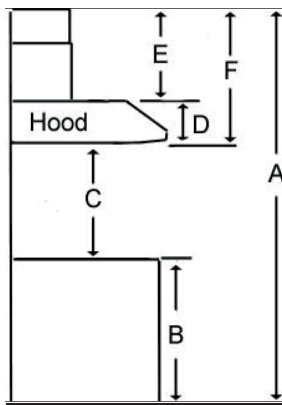

## Dimensions

## Installation

A	Floor to ceiling Height	TBD
B	Floor to counter Top Height (standard)	36"
C	Recommended Height between cooking surface and bottom of the hood	26" min. - 30" max
D	Hood Height	29 5/16" to 43 3/32"
E	cabinet Height	TBD

## Duct transition

6" Round (Top)

*The information contained herein is based on sources that we believe to be reliable, but is not guaranteed by us, may be incomplete or may change without notice*