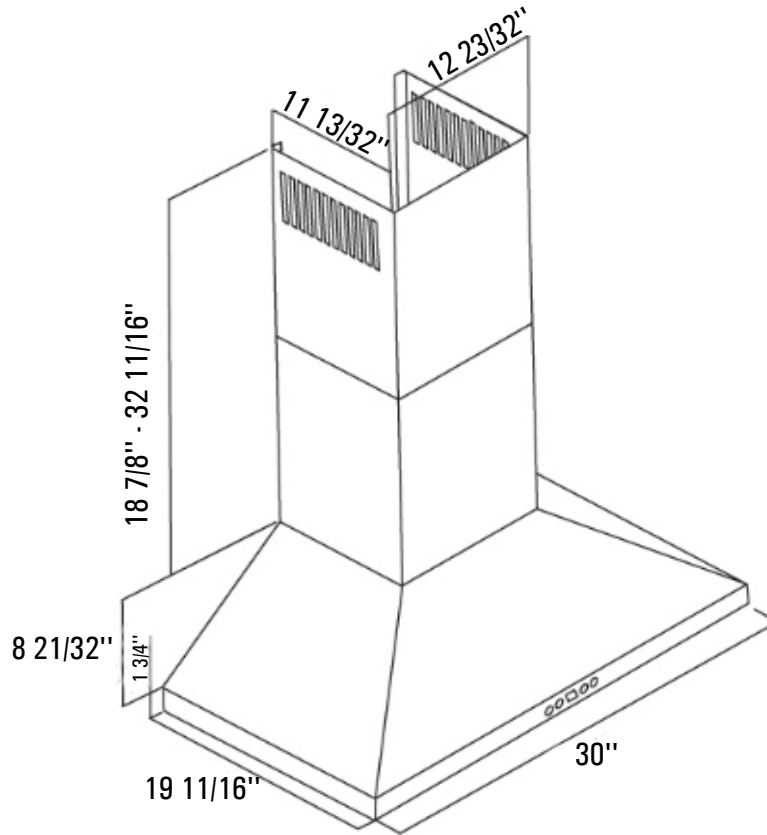

**AVO-308CS**  
30" Mural hood - professional design - MSRP: \$819.00

<b>Model</b>	
Model	AVO-308CS
<b>Features</b>	
Control	Soft touch with LED display
Lighting	2 bulbs, 3W LED (bulbs included)
Blower type	860 CFM, 6-Speed
Blower performance	Speed 1, 1.5 sones
	Speed 6, 5.0 sones
Filter type	2 Stainless steel baffle filters (included)
Duct transition	6" Round (Top)
Ducting	Ducted
<b>Exterior Appearance</b>	
Stainless steel grade	201
<b>Electrical Requirements</b>	
Electrical requirements	120V / 60Hz / 2.7 Amps
<b>Dimensions</b>	
Dimensions	29 1/2" (W) x 19 3/4" (D) x 10 1/4" (H)
<b>Warranty</b>	
1-year Warranty	Parts and labour, in-home service

## Dimensions

## Installation

A	Floor to ceiling Height	TBD
B	Floor to counter Top Height (standard)	36"
C	Recommended Height between cooking surface and bottom of the hood	26" min. - 30" max
D	Hood Height	29 5/16" to 43 3/32"
E	cabinet Height	TBD

## Duct transition

6" Round (Top)

*The information contained herein is based on sources that we believe to be reliable, but is not guaranteed by us, may be incomplete or may change without notice*