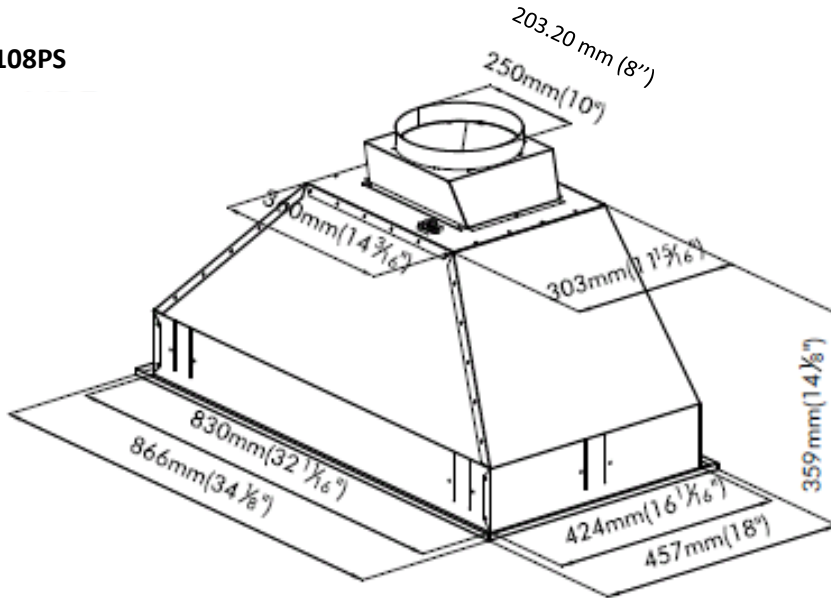

AVP34108PS

Power pack hood 34"

Selected Model	
Model number	AVP34108PS
Dimensions	
Dimensions	34 1/8" (W) x 18" (D) x 14 1/8" (H)
Exterior Appearance	
Color	Stainless Steel
Features	
Control	Electronic push buttons
Lighting	2 bulbs frosted LED 3500k
Blower type	1000 CFM, 4 Speeds
Filter type	3 Reinforced aluminium superior micro hole filters and stainless steel baffle filters included
Duct transition	8" & 10" circular (top included)
Ducting	Ducted
Electrical Requirements	
Electrical requirements	120V / 60Hz
Warranty	
1-year Warranty	Parts and labour

Dimensions

AVP34108PS

Installation

A	Floor to ceiling height	variable
B	Floor to counter top height (standard)	36"
C	Recommended height between cooking surface and bottom of the hood	28 to 30"
D	Hood height	14 1/8"
E	Chimney height	N/A