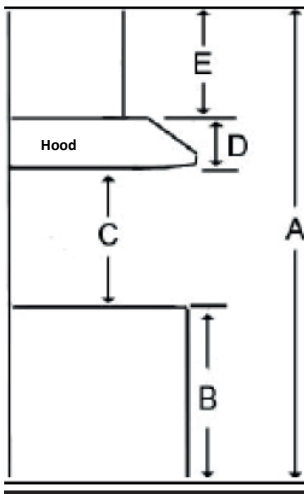

AVP34108PS

Power pack hood 34"

Selected Model	
Model number	AVP34108PS
Dimensions	
Dimensions	34 1/8" (W) x 18" (D) x 14 1/8" (H)
Exterior Appearance	
Color	Stainless Steel
Features	
Control	Electronic push buttons
Lighting	2 bulbs frosted LED 3500k
Blower type	1000 CFM, 4 Speeds
Filter type	3 Reinforced aluminium superior micro hole filters and stainless steel baffle filters included
Duct transition	8" & 10" circular (top included)
Ducting	Ducted
Electrical Requirements	
Electrical requirements	120V / 60Hz
Warranty	
1-year Warranty	Parts and labour

Dimensions

AVP34108PS

Installation

A	Floor to ceiling height	variable
B	Floor to counter top height (standard)	36"
C	Recommended height between cooking surface and bottom of the hood	28 to 30"
D	Hood height	14 1/8"
E	Chimney height	N/A