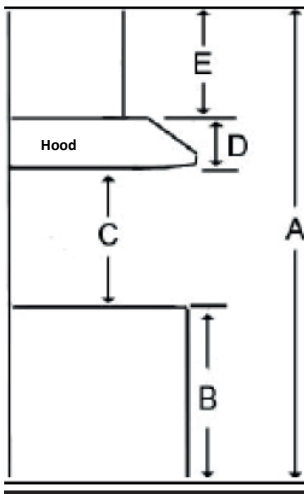

AVP44108PS

Power pack hood 44"

Selected Model	
Model number	AVP44108PS
Dimensions	
Dimensions	44" (W) x 18" (D) x 14 1/8" (H)
Exterior Appearance	
Color	Stainless Steel
Features	
Control	Electronic push buttons
Lighting	2 bulbs frosted LED 3500k
Blower type	900 CFM , 4-speeds
Filter type	3 Reinforced aluminium superior micro hole filters and stainless steel baffle filters included
Duct transition	10" round (top) 8" round (top)
Ducting	Ducted
UPC code	0632726105273
Electrical Requirements	
Electrical requirements	120V / 60Hz
Warranty	
1-year Warranty	Parts and labour

Dimensions

AVP44108PS

Installation

A	Floor to ceiling height	variable
B	Floor to counter top height (standard)	36"
C	Recommended height between cooking surface and bottom of the hood	28 to 30"
D	Hood height	14 1/8"
E	Chimney height	N/A