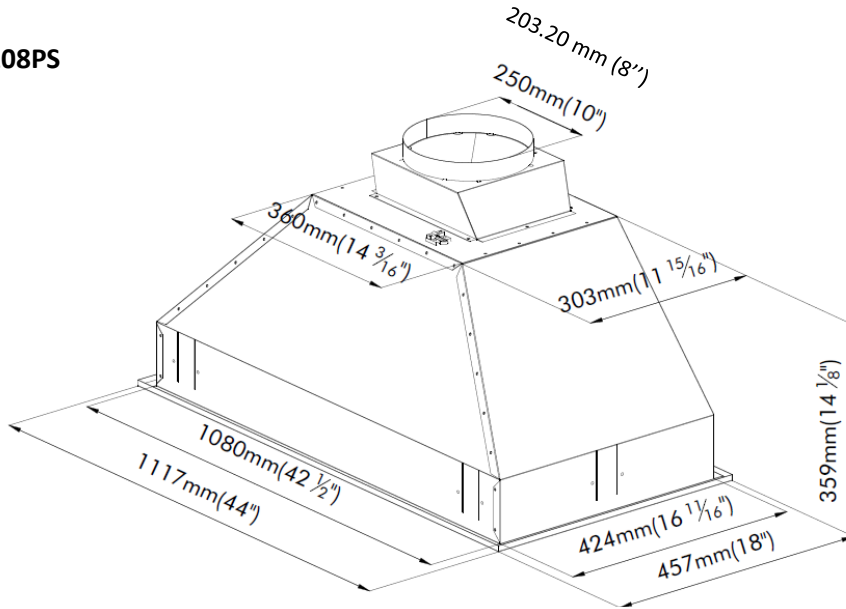

AVP44108PS

Power pack hood 44"

Selected Model	
Model number	AVP44108PS
Dimensions	
Dimensions	44" (W) x 18" (D) x 14 1/8" (H)
Exterior Appearance	
Color	Stainless Steel
Features	
Control	Electronic push buttons
Lighting	2 bulbs frosted LED 3500k
Blower type	900 CFM , 4-speeds
Filter type	3 Reinforced aluminium superior micro hole filters and stainless steel baffle filters included
Duct transition	10" round (top) 8" round (top)
Ducting	Ducted
UPC code	0632726105273
Electrical Requirements	
Electrical requirements	120V / 60Hz
Warranty	
1-year Warranty	Parts and labour

Dimensions

AVP44108PS

Installation

A	Floor to ceiling height	variable
B	Floor to counter top height (standard)	36"
C	Recommended height between cooking surface and bottom of the hood	28 to 30"
D	Hood height	14 1/8"
E	Chimney height	N/A