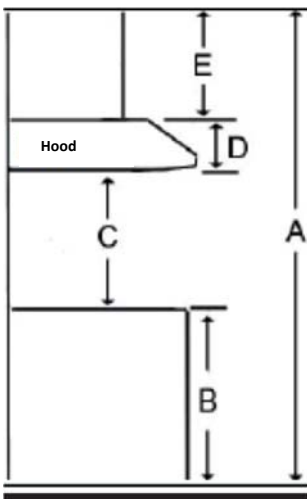

**AVV-309S**  
30" under cabinet hood - MSRP: \$859.00

<b>Model</b>	
Model	AVV-309S
<b>Features</b>	
Control	Soft touch with LED display
Lighting	2 bulbs, 3W LED (bulbs included)
Blower type	900 CFM , 4-speeds
Blower performance	Speed 1, 1.5 sones
	Speed 4, 7.5 sones
Filter type	2 Stainless steel baffle filters (included)
Duct transition	8" round (top)
Ducting	Ducted
<b>Exterior Appearance</b>	
Stainless steel grade	201
<b>Electrical Requirements</b>	
Electrical requirements	120V / 60Hz / 2.7 Amps
<b>Dimensions</b>	
Dimensions	29 1/2" (W) x 22" (D) x 9 13/16" (H)
<b>Warranty</b>	
1-year Warranty	Parts and labour, in-home service

**Dimensions**

**Installation**

A	Floor to ceiling height	variable
B	Floor to counter top height (standard)	36"
C	Recommended height between cooking surface and bottom of the hood	28" to 30"
D	Hood height	9 13/16"
E	Chimney height	N/A

**Duct transition**

8" Top round

The information contained herein is based on sources that we believe to be reliable, but is not guaranteed by us, may be incomplete and/or may change without notice.