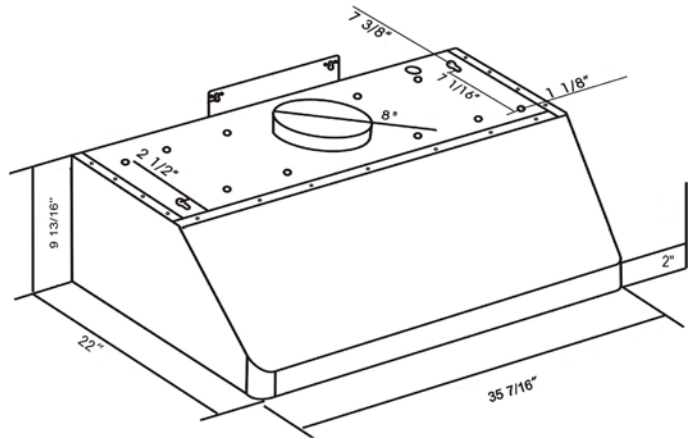

**AVV-309S**  
30" under cabinet hood - MSRP: \$859.00

<b>Model</b>	
Model	AVV-309S
<b>Features</b>	
Control	Soft touch with LED display
Lighting	2 bulbs, 3W LED (bulbs included)
Blower type	900 CFM , 4-speeds
Blower performance	Speed 1, 1.5 sones
	Speed 4, 7.5 sones
Filter type	2 Stainless steel baffle filters (included)
Duct transition	8" round (top)
Ducting	Ducted
<b>Exterior Appearance</b>	
Stainless steel grade	201
<b>Electrical Requirements</b>	
Electrical requirements	120V / 60Hz / 2.7 Amps
<b>Dimensions</b>	
Dimensions	29 1/2" (W) x 22" (D) x 9 13/16" (H)
<b>Warranty</b>	
1-year Warranty	Parts and labour, in-home service

**Dimensions**

**Installation**

A	Floor to ceiling height	variable
B	Floor to counter top height (standard)	36"
C	Recommended height between cooking surface and bottom of the hood	28" to 30"
D	Hood height	9 13/16"
E	Chimney height	N/A

**Duct transition**

8" Top round

The information contained herein is based on sources that we believe to be reliable, but is not guaranteed by us, may be incomplete and/or may change without notice.