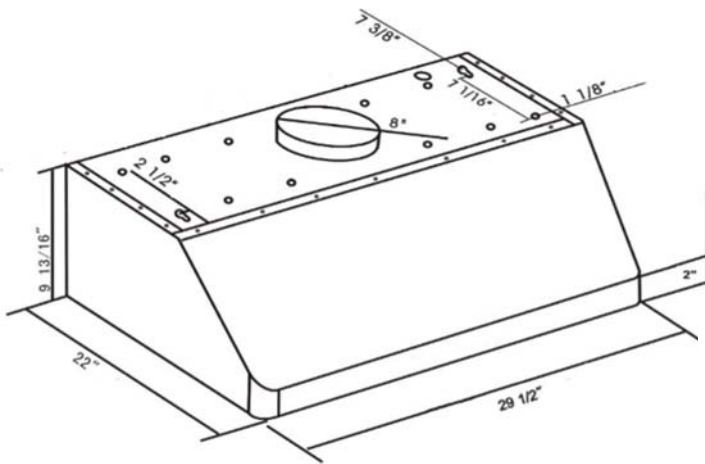

**AVV-309S**  
30" under cabinet hood - MSRP: \$859.00

<b>Model</b>	
Model	AVV-309S
<b>Features</b>	
Control	Soft touch with LED display
Lighting	2 bulbs, 3W LED (bulbs included)
Blower type	900 CFM , 4-speeds
Blower performance	Speed 1, 1.5 sones
	Speed 4, 7.5 sones
Filter type	2 Stainless steel baffle filters (included)
Duct transition	8" round (top)
Ducting	Ducted
<b>Exterior Appearance</b>	
Stainless steel grade	201
<b>Electrical Requirements</b>	
Electrical requirements	120V / 60Hz / 2.7 Amps
<b>Dimensions</b>	
Dimensions	29 1/2" (W) x 22" (D) x 9 13/16" (H)
<b>Warranty</b>	
1-year Warranty	Parts and labour, in-home service

**Dimensions**

**Installation**

A	Floor to ceiling height	variable
B	Floor to counter top height (standard)	36"
C	Recommended height between cooking surface and bottom of the hood	28" to 30"
D	Hood height	9 13/16"
E	Chimney height	N/A

**Duct transition**

8" Top round

The information contained herein is based on sources that we believe to be reliable, but is not guaranteed by us, may be incomplete and/or may change without notice.