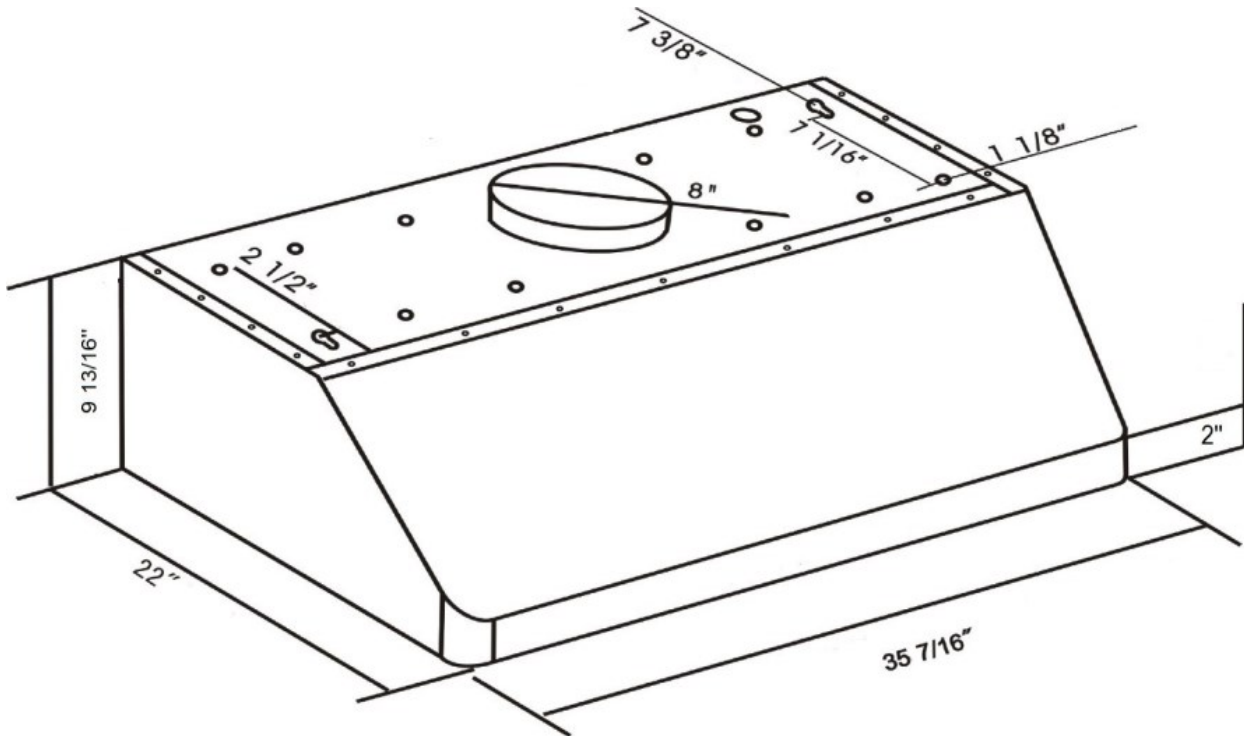

Model	AVV-369S
Features	
Control	Soft touch with LED display
Lighting	2 bulbs, 3W LED (bulbs included)
Blower type	900 CFM , 4-speeds
Blower performance	Speed 1, 1.5 sones
	Speed 4, 7.5 sones
Filter type	2 Stainless steel baffle filters (included)
Duct transition	8" round (top)
Ducting	Ducted
Exterior Appearance	
Stainless steel grade	201
Electrical Requirements	
Electrical requirements	120V / 60Hz / 2.7 Amps
Dimensions	
Dimensions	35 7/16" (W) x 22" (D) x 9 13/16" (H)
Warranty	
1-year Warranty	Parts and labour, in-home service

Dimensions

Installation

A	Floor to ceiling Height	TBD
B	Floor to counter Top Height (standard)	36"
C	Recommended Height between cooking surface and bottom of the hood	26" min. - 30" max
D	Hood Height	9 13/16"
E	cabinet Height	TBD

Duct transition

8" Round (Top)

The information contained herein is based on sources that we believe to be reliable, but is not guaranteed by us, may be incomplete or may change without notice