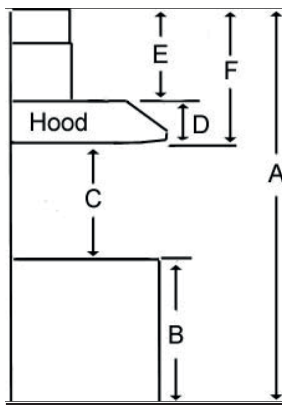

Model	AVV-369S
Features	
Control	Soft touch with LED display
Lighting	2 bulbs, 3W LED (bulbs included)
Blower type	900 CFM , 4-speeds
Blower performance	Speed 1, 1.5 sones
	Speed 4, 7.5 sones
Filter type	2 Stainless steel baffle filters (included)
Duct transition	8" round (top)
Ducting	Ducted
Exterior Appearance	
Stainless steel grade	201
Electrical Requirements	
Electrical requirements	120V / 60Hz / 2.7 Amps
Dimensions	
Dimensions	35 7/16" (W) x 22" (D) x 9 13/16" (H)
Warranty	
1-year Warranty	Parts and labour, in-home service

Dimensions

Installation

A	Floor to ceiling Height	TBD
B	Floor to counter Top Height (standard)	36"
C	Recommended Height between cooking surface and bottom of the hood	26" min. - 30" max
D	Hood Height	9 13/16"
E	cabinet Height	TBD

Duct transition

8" Round (Top)

The information contained herein is based on sources that we believe to be reliable, but is not guaranteed by us, may be incomplete or may change without notice