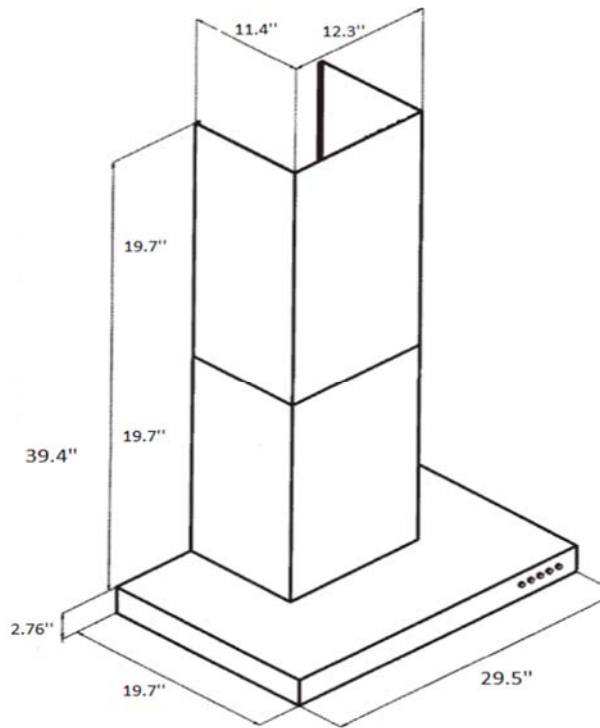

Model	
Model	AVW-308CS
Features	
Control	Soft touch with LED display
Lighting	2 bulbs, 3W LED (bulbs included)
Blower type	860 CFM, 6-Speed
Blower performance	Speed 1, 2.4 sones Speed 6, 6.2 sones
Filter type	2 aluminium micro hole filters (included) 2 Stainless steel baffle filters (included)
Duct transition	6" Round (Top)
Ducting	Ducted
Chimney (ducted out)	For ceiling heights up to 9'0"
Exterior Appearance	
Stainless steel grade	201
Electrical Requirements	
Electrical requirements	120V / 60Hz / 2.7 Amps
Dimensions	
Dimensions	29 1/2" (W) x 19 3/4" (D) x 2 3/4" (H)
Warranty	
1-year Warranty	Parts and labour, in-home service

Dimensions

Installation

A	Floor to ceiling height	Variable
B	Floor to counter top height (standard)	36"
C	Recommended height between cooking surface and bottom of the hood	28" to 30"
D	Hood height	2.76"
E	Chimney height	Max 39.4"

Duct transition

6" round top

The information contained herein is based on sources that we believe to be reliable, but is not guaranteed by us, may be incomplete and/or may change without notice.