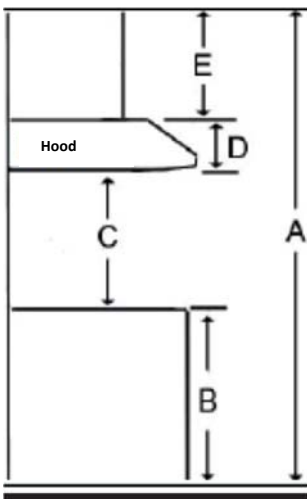

Model	
Model	AVW-308CS
Features	
Control	Soft touch with LED display
Lighting	2 bulbs, 3W LED (bulbs included)
Blower type	860 CFM, 6-Speed
Blower performance	Speed 1, 2.4 sones Speed 6, 6.2 sones
Filter type	2 aluminium micro hole filters (included) 2 Stainless steel baffle filters (included)
Duct transition	6" Round (Top)
Ducting	Ducted
Chimney (ducted out)	For ceiling heights up to 9'0"
Exterior Appearance	
Stainless steel grade	201
Electrical Requirements	
Electrical requirements	120V / 60Hz / 2.7 Amps
Dimensions	
Dimensions	29 1/2" (W) x 19 3/4" (D) x 2 3/4" (H)
Warranty	
1-year Warranty	Parts and labour, in-home service

Dimensions

Installation

A	Floor to ceiling height	Variable
B	Floor to counter top height (standard)	36"
C	Recommended height between cooking surface and bottom of the hood	28" to 30"
D	Hood height	2.76"
E	Chimney height	Max 39.4"

Duct transition

6" round top

The information contained herein is based on sources that we believe to be reliable, but is not guaranteed by us, may be incomplete and/or may change without notice.