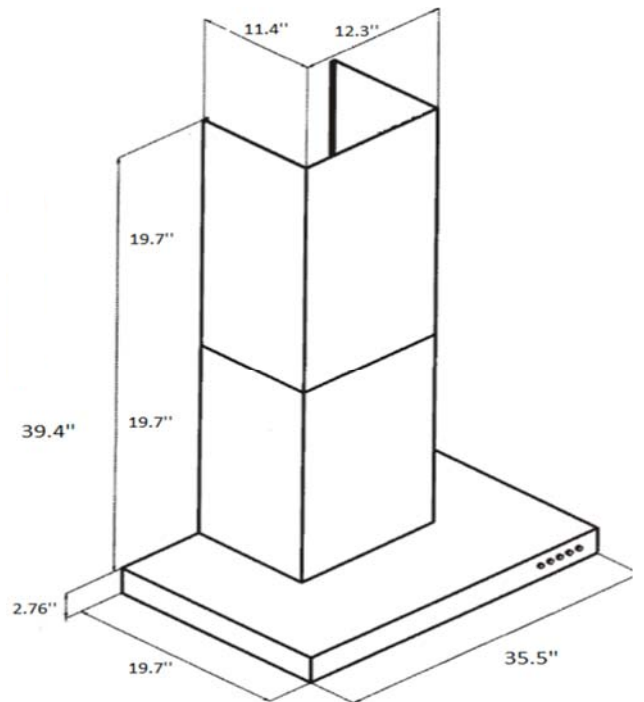

Model	
Model	AVW-308CS
Features	
Control	Soft touch with LED display
Lighting	2 bulbs, 3W LED (bulbs included)
Blower type	860 CFM, 6-Speed
Blower performance	Speed 1, 2.4 sones Speed 6, 6.2 sones
Filter type	2 aluminium micro hole filters (included) 2 Stainless steel baffle filters (included)
Duct transition	6" Round (Top)
Ducting	Ducted
Chimney (ducted out)	For ceiling heights up to 9'0"
Exterior Appearance	
Stainless steel grade	201
Electrical Requirements	
Electrical requirements	120V / 60Hz / 2.7 Amps
Dimensions	
Dimensions	29 1/2" (W) x 19 3/4" (D) x 2 3/4" (H)
Warranty	
1-year Warranty	Parts and labour, in-home service

Dimensions

Installation

A	Floor to ceiling height	Variable
B	Floor to counter top height (standard)	36"
C	Recommended height between cooking surface and bottom of the hood	28" to 30"
D	Hood height	2.76"
E	Chimney height	Max 39.4"

Duct transition

6" round top

The information contained herein is based on sources that we believe to be reliable, but is not guaranteed by us, may be incomplete and/or may change without notice.