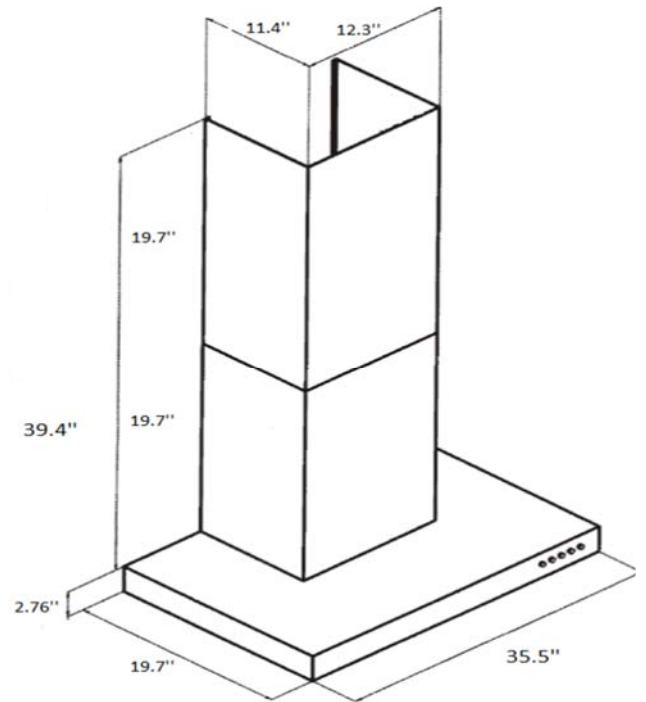

Model	AVW-368CS
Features	
Control	Soft touch with LED display
Lighting	2 bulbs, 3W LED (bulbs included)
Blower type	860 CFM, 6-Speed
Blower performance	Speed 1, 2.4 sones Speed 6, 6.2 sones
Filter type	3 aluminium micro hole filters (included) 3 filters chicane (inox)
Duct transition	6" Round (Top)
Ducting	Ducted
Chimney (ducted out)	For ceiling heights up to 9'0"
Exterior Appearance	
Stainless steel grade	201
Electrical Requirements	
Electrical requirements	120V / 60Hz / 2.7 Amps
Dimensions	
Dimensions	35 1/2"(W) x 19 3/4"(D) x 2 3/4"(H)
Warranty	
1-year Warranty	Parts and labour, in-home service

Dimensions

Installation

A	Floor to ceiling height	Variable
B	Floor to counter top height (standard)	36"
C	Recommended height between cooking surface and bottom of the hood	28" to 30"
D	Hood height	2.76"
E	Chimney height	19.7" to 39.4"

Duct transition

6" round top

The information contained herein is based on sources that we believe to be reliable, but is not guaranteed by us, may be incomplete and/or may change without notice.