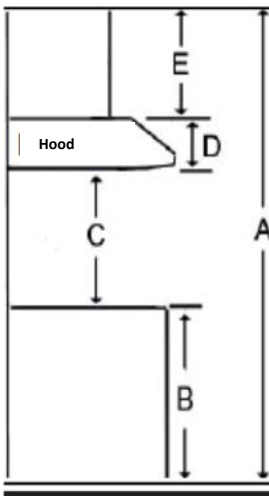

Model	AVW-368CS
Features	
Control	Soft touch with LED display
Lighting	2 bulbs, 3W LED (bulbs included)
Blower type	860 CFM, 6-Speed
Blower performance	Speed 1, 2.4 sones Speed 6, 6.2 sones
Filter type	3 aluminium micro hole filters (included) 3 filters chicane (inox)
Duct transition	6" Round (Top)
Ducting	Ducted
Chimney (ducted out)	For ceiling heights up to 9'0"
Exterior Appearance	
Stainless steel grade	201
Electrical Requirements	
Electrical requirements	120V / 60Hz / 2.7 Amps
Dimensions	
Dimensions	35 1/2"(W) x 19 3/4"(D) x 2 3/4"(H)
Warranty	
1-year Warranty	Parts and labour, in-home service

Dimensions

Installation

A	Floor to ceiling height	Variable
B	Floor to counter top height (standard)	36"
C	Recommended height between cooking surface and bottom of the hood	28" to 30"
D	Hood height	2.76"
E	Chimney height	19.7" to 39.4"

Duct transition

6" round top

The information contained herein is based on sources that we believe to be reliable, but is not guaranteed by us, may be incomplete and/or may change without notice.