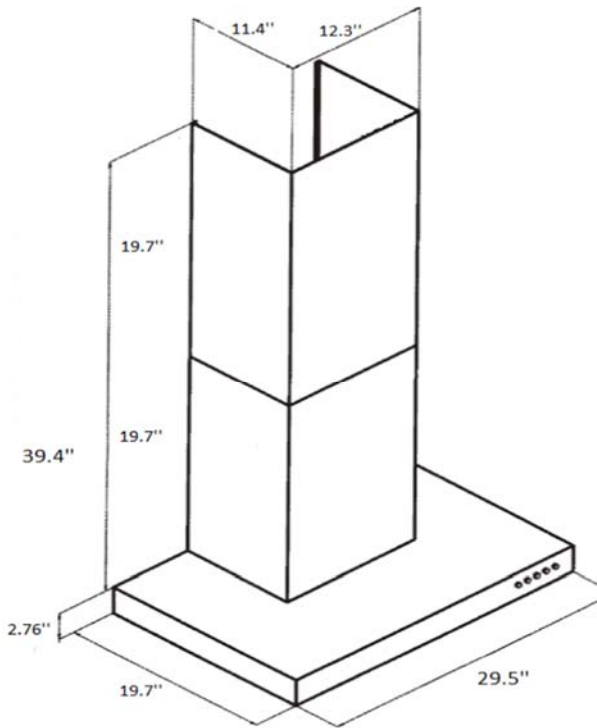

Model	AVW-368CS
Features	
Control	Soft touch with LED display
Lighting	2 bulbs, 3W LED (bulbs included)
Blower type	860 CFM, 6-Speed
Blower performance	Speed 1, 2.4 sones Speed 6, 6.2 sones
Filter type	3 aluminium micro hole filters (included) 3 filters chicane (inox)
Duct transition	6" Round (Top)
Ducting	Ducted
Chimney (ducted out)	For ceiling heights up to 9'0"
Exterior Appearance	
Stainless steel grade	201
Electrical Requirements	
Electrical requirements	120V / 60Hz / 2.7 Amps
Dimensions	
Dimensions	35 1/2"(W) x 19 3/4"(D) x 2 3/4"(H)
Warranty	
1-year Warranty	Parts and labour, in-home service

Dimensions

Installation

A	Floor to ceiling height	Variable
B	Floor to counter top height (standard)	36"
C	Recommended height between cooking surface and bottom of the hood	28" to 30"
D	Hood height	2.76"
E	Chimney height	19.7" to 39.4"