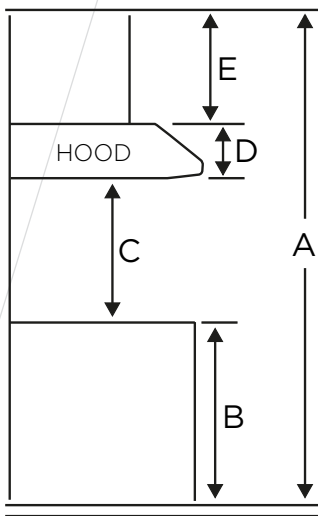

**SPECIFICATIONS  
AND DIMENSIONS**

<b>Dimensions</b>	22" (W) x 11 1/4" (D) x 6 7/8" (H)
<b>Stainless steel grade</b>	430
<b>Electrical requirements</b>	120V / 60Hz / 1.3A
<b>Warranty</b>	1-year parts and labour
<b>UPC code</b>	628173080447

AVP222PSB  
**22" POWER PACK HOOD**

**AVIVA**

**DIMENSIONS**

**DUCT TRANSITION**

6" & 8" round top

**INSTALLATION**

A	Floor to ceiling height	VARIABLE
B	Floor to counter top height (standard)	36"
C	Recommended height between cooking surface and bottom of the hood	28" to 30"
D	Hood height	6 7/8"
E	Chimney height (standard)	13" to 31 7/8"