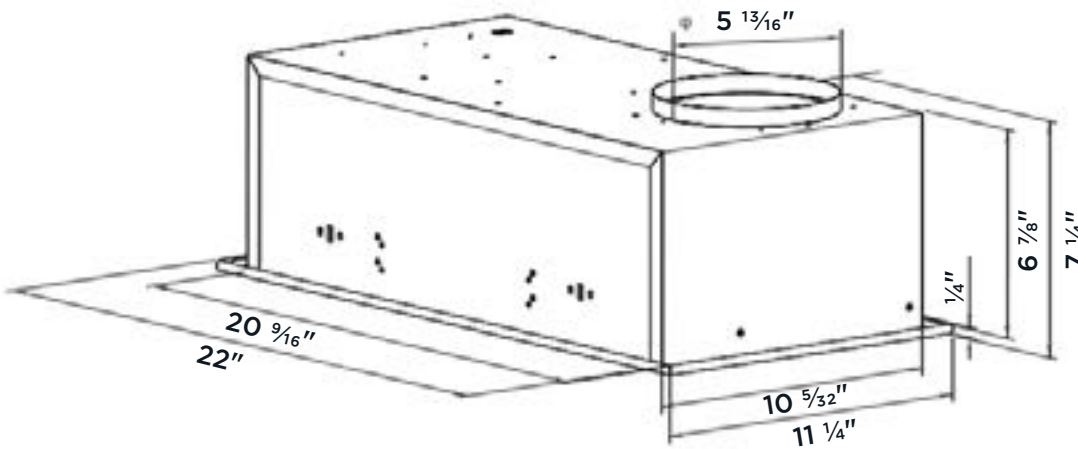

AVP222PSB  
**22" POWER PACK HOOD**

**AVIVA**

**CONTROLS  
AND FUNCTIONS**

<b>Control</b>	Mechanical push buttons
<b>Lighting</b>	2 bulbs, 2W LED
<b>Power and speed</b>	200 CFM, 3-speeds
<b>Sound level</b>	1- 6.5 sones
<b>Filter Type</b>	Micro hole filters
<b>Duct transition</b>	6" round top

**SPECIFICATIONS  
AND DIMENSIONS**

<b>Dimensions</b>	22" (W) x 11 1/4" (D) x 6 7/8" (H)
<b>Stainless steel grade</b>	430
<b>Electrical requirements</b>	120V / 60Hz / 1.3A
<b>Warranty</b>	1-year parts and labour
<b>UPC code</b>	628173080447

AVP222PSB  
**22" POWER PACK HOOD**

**AVIVA**

**DIMENSIONS**

**DUCT TRANSITION**

6" & 8" round top

**INSTALLATION**

A	Floor to ceiling height	VARIABLE
B	Floor to counter top height (standard)	36"
C	Recommended height between cooking surface and bottom of the hood	28" to 30"
D	Hood height	6 7/8"
E	Chimney height (standard)	13" to 31 7/8"