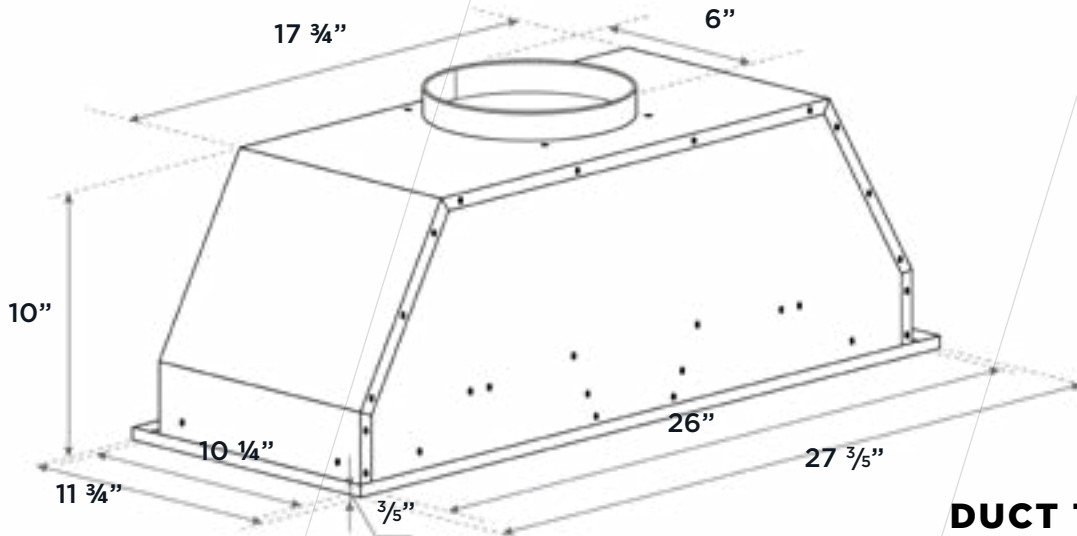

AVP283SB
28" POWER PACK HOOD

AVIVA

**CONTROLS
AND FUNCTIONS**

Control	Mechanical push buttons
Lighting	2 bulbs, 2W LED
Power and speed	290 CFM, 3-speeds
Sound level	1-7 sones
Filter Type	Micro holes
Duct transition	6" round top

**SPECIFICATIONS
AND DIMENSIONS**

Dimensions	27 ³ / ₅ " (W) x 11 ³ / ₅ " (D) x 11 ³ / ₄ " (H)
Stainless steel grade	430
Electrical requirements	120V / 60Hz / 2A
Warranty	1-year parts and labour
UPC code	628173080430

AVP283SB
28" POWER PACK HOOD

AVIVA

DIMENSIONS

DUCT TRANSITION

6" round top

INSTALLATION

A	Floor to ceiling height	VARIABLE
B	Floor to counter top height (standard)	36"
C	Recommended height between cooking surface and bottom of the hood	28" to 30"
D	Hood height	10 ³ / ₈ "
E	Cabinet height	13" to 31 ⁷ / ₈ "