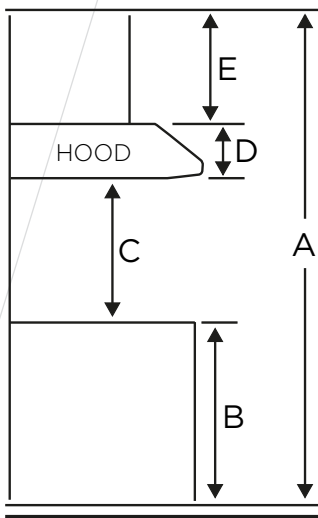

**SPECIFICATIONS
AND DIMENSIONS**

Dimensions	27 ³ / ₅ " (W) x 11 ³ / ₅ " (D) x 11 ³ / ₄ " (H)
Stainless steel grade	430
Electrical requirements	120V / 60Hz / 2A
Warranty	1-year parts and labour
UPC code	628173080430

AVP283SB
28" POWER PACK HOOD

AVIVA

DIMENSIONS

DUCT TRANSITION

6" round top

INSTALLATION

A	Floor to ceiling height	VARIABLE
B	Floor to counter top height (standard)	36"
C	Recommended height between cooking surface and bottom of the hood	28" to 30"
D	Hood height	10 ³ / ₈ "
E	Cabinet height	13" to 31 ⁷ / ₈ "