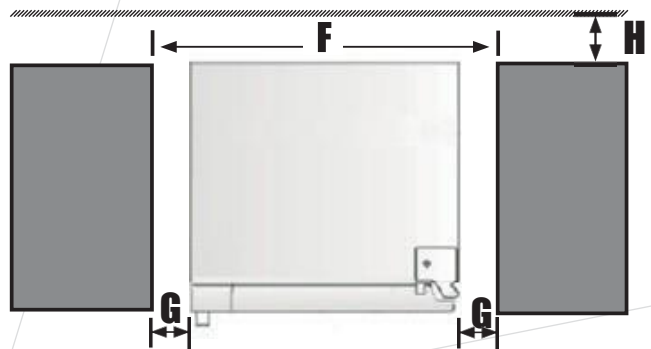

A	610mm (min.24")
B	610mm (24")
C	883mm (34 3/4")
D	152mm (6")
E	51mm (2") 25 mm (1") if electrical outlet is in adjacent cabinetry