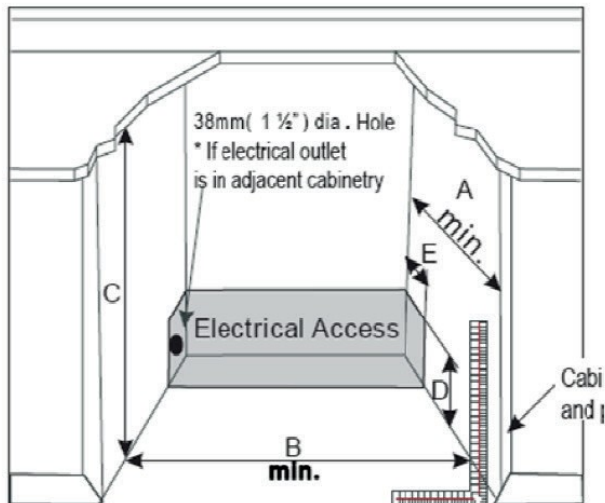

## SPECIFICATIONS AND DIMENSIONS

Dimensions	23 1/2" (W) x 21 1/8" (D) x 34" (H)
Capacity	140 cans
Color cabinet	Black
Door finish	Stainless steel door
Glass door	UV tinted with Low-E Argon gas
Kick plate	Black
Handle	Curved
Installation	Built-in or freestanding
Warranty	2 years parts and labor 5 years sealed system (parts only)
UPC Code	628173080362

## DIMENSIONS

Product dimension		Inches
A	Product height	34"
B	Product width	23 1/2"
C	Product depth (Excluding door)	21 1/16"
D	Product depth (Including door without handle)	23 1/2"
E	Product Depth (Including door and handle)	25 1/2"
Cabinet opening		
F	Width - Door flush installation	24"
Minimum Clearance		
G	Side clearance - Flush with door - Full door rotation	1/4"
H	Rear clearance	1"

### Flush fit installation

A	610mm (min.24")
B	610mm (24")
C	883mm (34 3/4")
D	152mm (6")
E	51mm (2") 25 mm (1") if electrical outlet is in adjacent cabinetry