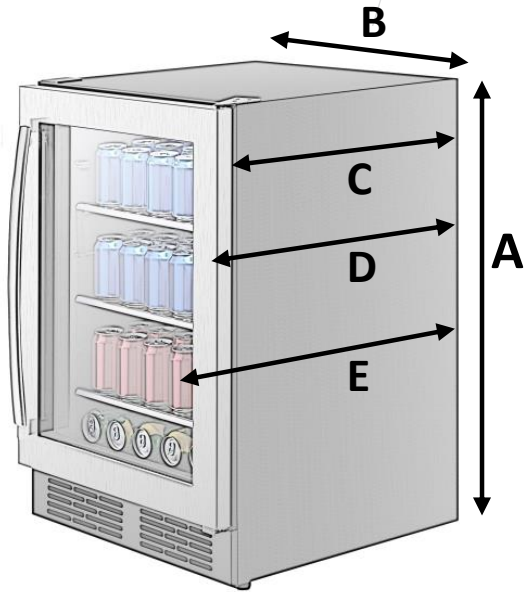

CBC140SS2 24" BEVERAGE CENTER

AVIVA

DIMENSIONS

Product dimension		Inches
A	Product height	34"
B	Product width	23 1/2"
C	Product depth (Excluding door)	21 1/16"
D	Product depth (Including door without handle)	23 1/2"
E	Product Depth (Including door and handle)	25 1/2"
Cabinet opening		
F	Width - Door flush installation	24"
Minimum Clearance		
G	Side clearance - Flush with door - Full door rotation	1/4"
H	Rear clearance	1"

INSTALLATION

Flush fit installation