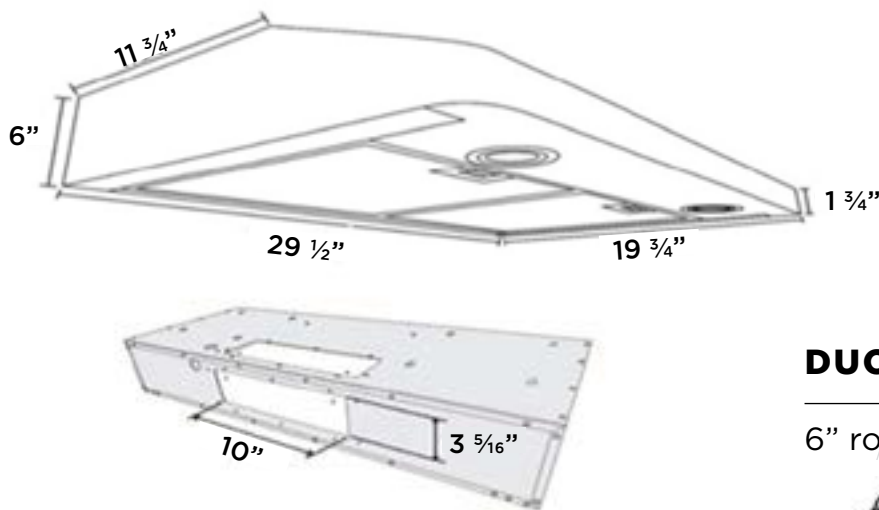

AVA-306RS2
30" UNDER CABINET HOOD

AVIVA

CONTROLS AND FUNCTIONS

Control	Soft touch with LCD display
Lighting	2 bulbs, 3W LED
Power and speed	600 CFM, 3-speeds
Sound level	Speed 1, 0.3 sones Speed 3, 7.0 sones
Filter Type	2 aluminium micro hole filters and stainless steel baffle filters
Duct transition	6" round top 3 1/4" x 10" rear and top
Power-off Delay Timer	Yes
Clean Filter Reminder	Yes

SPECIFICATIONS AND DIMENSIONS

Dimensions	29 1/2" (W) x 19 3/4" (D) x 6" (H)
Stainless steel grade	201
Electrical requirements	120V / 60Hz / 2.7A
Warranty	1-year parts and labour
UPC code	628173080102

AVA-306RS2
30" UNDER CABINET HOOD

AVIVA

DIMENSIONS

DUCT TRANSITION

6" round top 3 1/4" x 10" rear and top

INSTALLATION

A	Floor to ceiling height	VARIABLE
B	Floor to counter top height (standard)	36"
C	Recommended height between cooking surface and bottom of the hood	28" to 30"
D	Hood height	6"