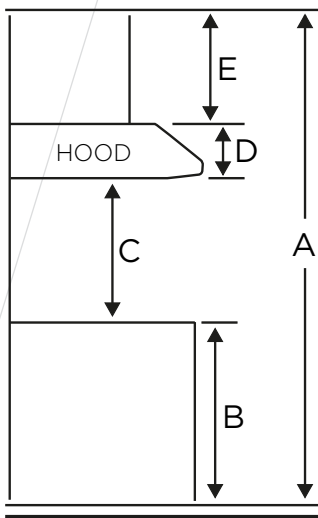

SPECIFICATIONS AND DIMENSIONS

Dimensions	29 1/2" (W) x 19 3/4" (D) x 6" (H)
Stainless steel grade	201
Electrical requirements	120V / 60Hz / 2.7A
Warranty	1-year parts and labour
UPC code	628173080102

AVA-306RS2
30" UNDER CABINET HOOD

AVIVA

DIMENSIONS

DUCT TRANSITION

6" round top 3 1/4" x 10" rear and top

INSTALLATION

A	Floor to ceiling height	VARIABLE
B	Floor to counter top height (standard)	36"
C	Recommended height between cooking surface and bottom of the hood	28" to 30"
D	Hood height	6"