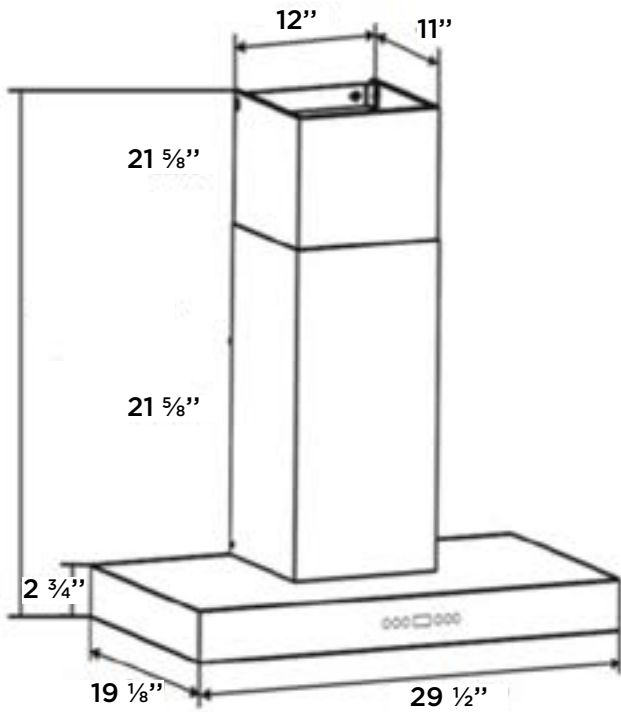

AVC-306CS4
30" WALL MOUNT HOOD

AVIVA

CONTROLS AND FUNCTIONS

Control	Electronic soft touch on black glass with LCD display
Lighting	2 bulbs, 2W LED
Power and speed	600 CFM, 4-speeds
Filter Type	3 aluminium micro hole filters and stainless steel baffle filters
Duct transition	6" round top
Chimney	Included, up to 9'0" ceilings
Power-off Delay Timer	Yes

SPECIFICATIONS AND DIMENSIONS

Dimensions	29 ½" (W) x 19 ⅛" (D) x 2 ¾" (H)
Stainless steel grade	430
Electrical requirements	120V / 60Hz / 2.7A
Warranty	1-year parts and labour
UPC code	628173080140

AVC-306CS4
30" WALL MOUNT HOOD

AVIVA

DIMENSIONS

DUCT TRANSITION

6" round top

INSTALLATION

A	Floor to ceiling height	VARIABLE
B	Floor to counter top height (standard)	36"
C	Recommended height between cooking surface and bottom of the hood	28" to 30"
D	Hood height	2 3/4"
E	Chimney height	21 5/8 to 43 1/4"