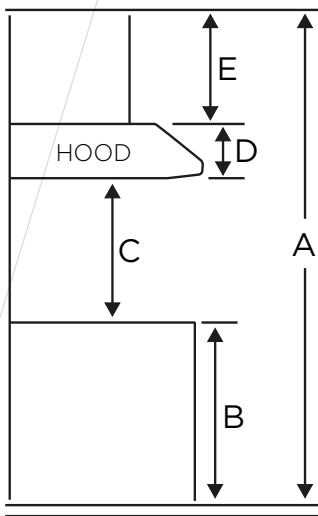

AVC-306CS4
30" WALL MOUNT HOOD

AVIVA

CONTROLS AND FUNCTIONS

Control	Electronic soft touch on black glass with LCD display
Lighting	2 bulbs, 2W LED
Power and speed	600 CFM, 4-speeds
Filter Type	3 aluminium micro hole filters and stainless steel baffle filters
Duct transition	6" round top
Chimney	Included, up to 9'0" ceilings
Power-off Delay Timer	Yes

SPECIFICATIONS AND DIMENSIONS

Dimensions	29 ½" (W) x 19 ⅛" (D) x 2 ¾" (H)
Stainless steel grade	430
Electrical requirements	120V / 60Hz / 2.7A
Warranty	1-year parts and labour
UPC code	628173080140

AVC-306CS4
30" WALL MOUNT HOOD

AVIVA

DIMENSIONS

DUCT TRANSITION

6" round top

INSTALLATION

A	Floor to ceiling height	VARIABLE
B	Floor to counter top height (standard)	36"
C	Recommended height between cooking surface and bottom of the hood	28" to 30"
D	Hood height	2 3/4"
E	Chimney height	21 5/8 to 43 1/4"