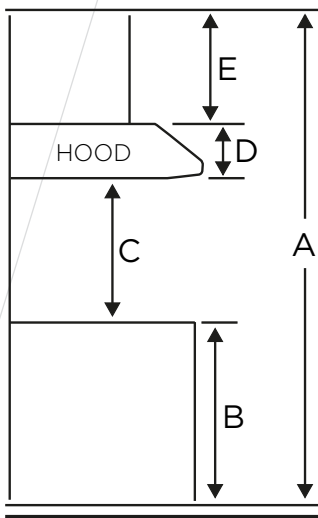

SPECIFICATIONS AND DIMENSIONS

| | |
|--------------------------------|---|
| Dimensions | 35 1/2" (W) x 19 3/4" (D) x 1 3/4" (H) |
| Stainless steel grade | 201 |
| Electrical requirements | 120V / 60Hz / 2.7A |
| Accessories (optional) | AD-884S-22 (Chimney extension, 884 mm high, replaces the upper portion of the standard chimney) |
| Warranty | 1-year parts and labour |
| UPC code | 628173080188 |

AVH-368CS2 36" WALL MOUNT HOOD

AVIVA

DIMENSIONS

DUCT TRANSITION

6" and 8" round top

INSTALLATION

| | | |
|---|---|--------------------|
| A | Floor to ceiling height | VARIABLE |
| B | Floor to counter top height (standard) | 36" |
| C | Recommended height between cooking surface and bottom of the hood | 28" to 30" |
| D | Hood height | 1 3/4" |
| E | Chimney height (standard) | 21 5/8" to 44 5/8" |