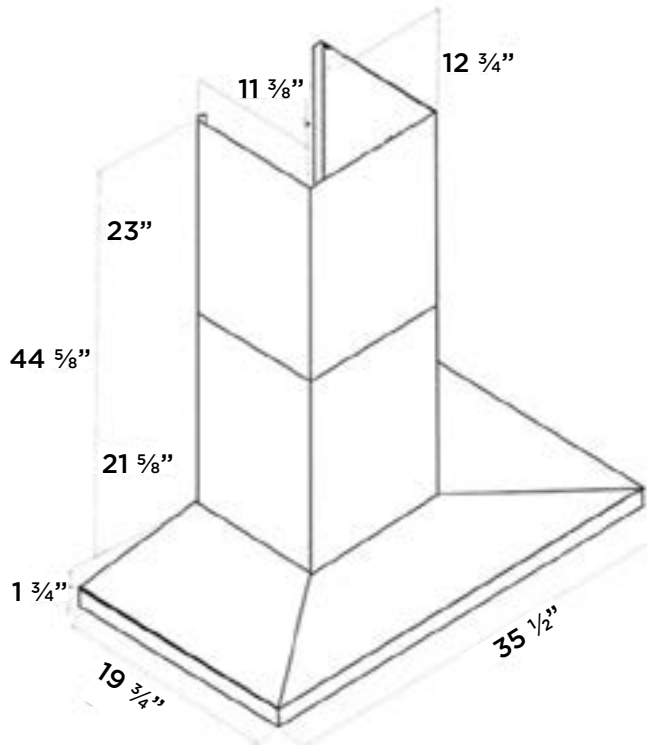

AVH-368CS2 36" WALL MOUNT HOOD

AVIVA

CONTROLS AND FUNCTIONS

| | |
|------------------------------|---|
| Control | Soft touch with LCD display |
| Lighting | 2 bulbs, 3W LED |
| Power and speed | 860 CFM, 6-speeds |
| Sound level | Speed 1, 2.4 sones Speed 6, 6.2 sones |
| Filter Type | 3 aluminium micro hole filters and stainless steel baffle filters |
| Duct transition | 6" & 8" round top |
| Chimney | Included, up to 9'0" ceilings |
| Power-off Delay Timer | Yes |
| Clean Filter Reminder | Yes |

SPECIFICATIONS AND DIMENSIONS

| | |
|--------------------------------|---|
| Dimensions | 35 1/2" (W) x 19 3/4" (D) x 1 3/4" (H) |
| Stainless steel grade | 201 |
| Electrical requirements | 120V / 60Hz / 2.7A |
| Accessories (optional) | AD-884S-22 (Chimney extension, 884 mm high, replaces the upper portion of the standard chimney) |
| Warranty | 1-year parts and labour |
| UPC code | 628173080188 |

AVH-368CS2 36" WALL MOUNT HOOD

AVIVA

DIMENSIONS

DUCT TRANSITION

6" and 8" round top

INSTALLATION

| | | |
|---|---|--------------------|
| A | Floor to ceiling height | VARIABLE |
| B | Floor to counter top height (standard) | 36" |
| C | Recommended height between cooking surface and bottom of the hood | 28" to 30" |
| D | Hood height | 1 3/4" |
| E | Chimney height (standard) | 21 5/8" to 44 5/8" |