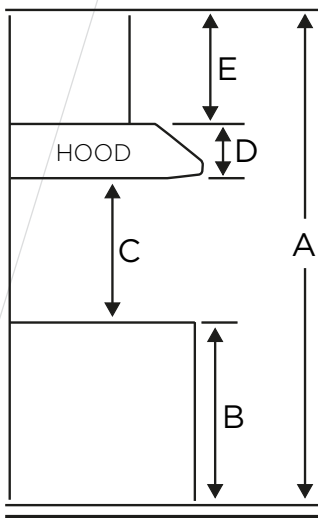

**SPECIFICATIONS  
AND DIMENSIONS**

<b>Dimensions</b>	35 1/2" (W) x 11 3/8" (D) x 16" (H)
<b>Stainless steel grade</b>	201
<b>Electrical requirements</b>	120V / 60Hz / 2.7A
<b>Warranty</b>	1-year parts and labour
<b>UPC code</b>	628173080249

**AVM-368PS2  
36" POWER PACK HOOD**

**AVIVA**

**DIMENSIONS**

**DUCT TRANSITION**

6" and 8" round top

Transition height 4"

**INSTALLATION**

<b>A</b>	Floor to ceiling height	VARIABLE
<b>B</b>	Floor to counter top height (standard)	36"
<b>C</b>	Recommended height between cooking surface and bottom of the hood	28" to 30"
<b>D</b>	Hood height (including transition height (4"))	16"