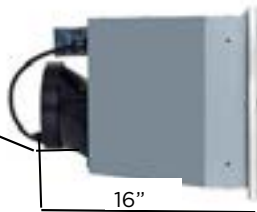

**SPECIFICATIONS  
AND DIMENSIONS**

<b>Dimensions</b>	35 1/2" (W) x 11 3/8" (D) x 16" (H)
<b>Stainless steel grade</b>	201
<b>Electrical requirements</b>	120V / 60Hz / 2.7A
<b>Warranty</b>	1-year parts and labour
<b>UPC code</b>	628173080249

**AVM-368PS2  
36" POWER PACK HOOD**

**AVIVA**

**DIMENSIONS**

**DUCT TRANSITION**

6" and 8" round top

Transition height 4"

**INSTALLATION**

<b>A</b>	Floor to ceiling height	VARIABLE
<b>B</b>	Floor to counter top height (standard)	36"
<b>C</b>	Recommended height between cooking surface and bottom of the hood	28" to 30"
<b>D</b>	Hood height (including transition height (4"))	16"