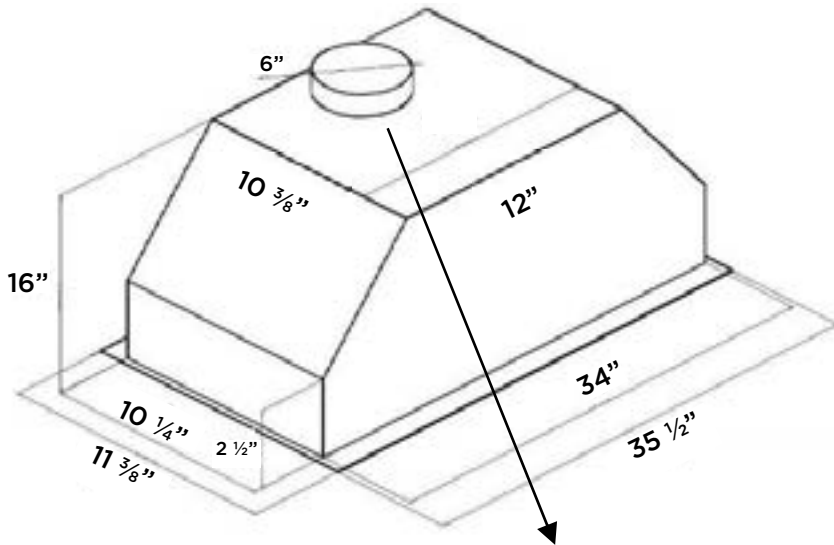

**SPECIFICATIONS  
AND DIMENSIONS**

<b>Dimensions</b>	35 1/2" (W) x 11 3/8" (D) x 16" (H)
<b>Stainless steel grade</b>	201
<b>Electrical requirements</b>	120V / 60Hz / 2.7A
<b>Warranty</b>	1-year parts and labour
<b>UPC code</b>	628173080249

**AVM-368PS2  
36" POWER PACK HOOD**

**AVIVA**

**DIMENSIONS**

**DUCT TRANSITION**

6" and 8" round top

Transition height 4"

**INSTALLATION**

<b>A</b>	Floor to ceiling height	VARIABLE
<b>B</b>	Floor to counter top height (standard)	36"
<b>C</b>	Recommended height between cooking surface and bottom of the hood	28" to 30"
<b>D</b>	Hood height (including transition height (4"))	16"