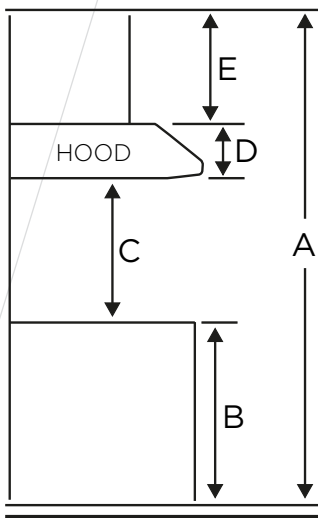

## SPECIFICATIONS AND DIMENSIONS

<b>Dimensions</b>	35 1/2" (W) x 19 3/4" (D) x 7" (H)
<b>Stainless steel grade</b>	201
<b>Electrical requirements</b>	120V / 60Hz / 2.7A
<b>Accessories (optional)</b>	AD-884S-22 (Chimney extension, 884 mm high, replaces the upper portion of the standard chimney)
<b>Warranty</b>	1-year parts and labour
<b>UPC code</b>	628173080263

AVN-368CS3  
**36" WALL MOUNT HOOD**

**AVIVA**

**DIMENSIONS**

**DUCT TRANSITION**

6" & 8" round top

3 1/4 x 10 top and rear

**INSTALLATION**

A	Floor to ceiling height	VARIABLE
B	Floor to counter top height (standard)	36"
C	Recommended height between cooking surface and bottom of the hood	28" to 30"
D	Hood height	7"
E	Chimney height (standard)	16" to 39"