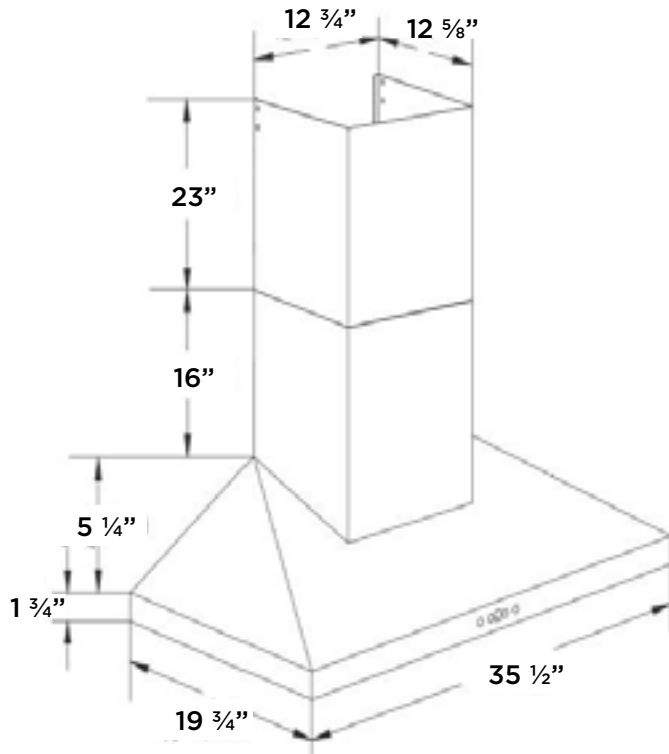

## SPECIFICATIONS AND DIMENSIONS

<b>Dimensions</b>	35 1/2" (W) x 19 3/4" (D) x 7" (H)
<b>Stainless steel grade</b>	201
<b>Electrical requirements</b>	120V / 60Hz / 2.7A
<b>Accessories (optional)</b>	AD-884S-22 (Chimney extension, 884 mm high, replaces the upper portion of the standard chimney)
<b>Warranty</b>	1-year parts and labour
<b>UPC code</b>	628173080263

AVN-368CS3  
**36" WALL MOUNT HOOD**

**AVIVA**

**DIMENSIONS**

**DUCT TRANSITION**

6" & 8" round top

3 1/4 x 10 top and rear

**INSTALLATION**

A	Floor to ceiling height	VARIABLE
B	Floor to counter top height (standard)	36"
C	Recommended height between cooking surface and bottom of the hood	28" to 30"
D	Hood height	7"
E	Chimney height (standard)	16" to 39"