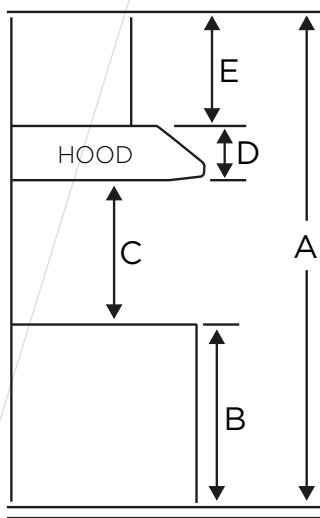

SPECIFICATIONS AND DIMENSIONS

Dimensions	34 1/8" (W) x 18" (D) x 14 1/8" (H)
Stainless steel grade	430
Electrical requirements	120V / 60Hz / 3A
Warranty	1-year parts and labour
UPC Code	628173080294

AVP34108PS2
34" POWER PACK HOOD

AVIVA

DIMENSIONS

DUCT TRANSITION

8" & 10" round top

INSTALLATION

A	Floor to ceiling height	VARIABLE
B	Floor to counter top height (standard)	36"
C	Recommended height between cooking surface and bottom of the hood	28" to 30"
D	Hood height	14 1/8"