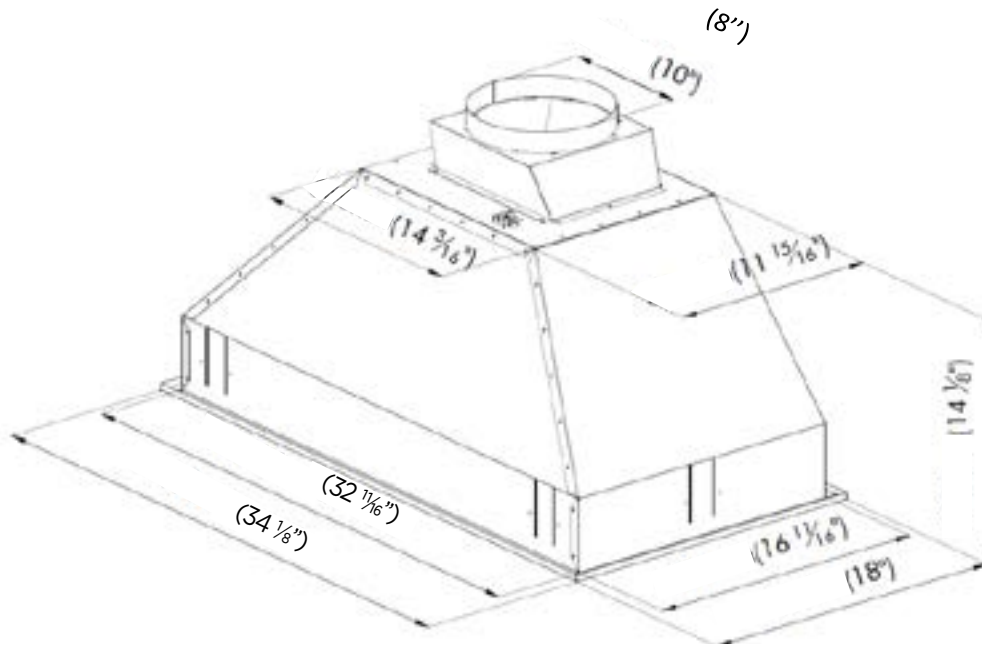

AVP34108PS2
34" POWER PACK HOOD

AVIVA

CONTROLS AND FUNCTIONS

Controls	Electronic push buttons with LCD display
Lighting	2 bulbs frosted LED 3500k
Power and speed	1000 CFM, 4-speeds
Filter type	3 aluminium micro hole filters and stainless steel baffle filters
Duct transition	8" & 10" round top
Power-off Delay Timer	Yes

SPECIFICATIONS AND DIMENSIONS

Dimensions	34 1/8" (W) x 18" (D) x 14 1/8" (H)
Stainless steel grade	430
Electrical requirements	120V / 60Hz / 3A
Warranty	1-year parts and labour
UPC Code	628173080294

AVP34108PS2
34" POWER PACK HOOD

AVIVA

DIMENSIONS

DUCT TRANSITION

8" & 10" round top

INSTALLATION

A	Floor to ceiling height	VARIABLE
B	Floor to counter top height (standard)	36"
C	Recommended height between cooking surface and bottom of the hood	28" to 30"
D	Hood height	14 1/8"