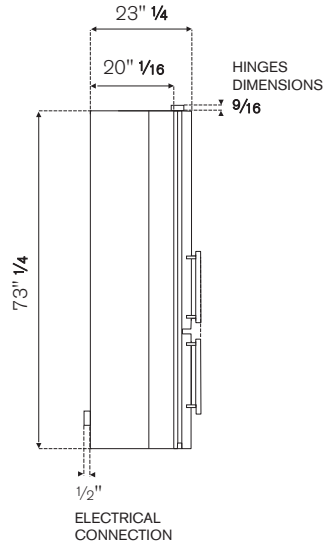

REF24BMFXNV

REFRIGERATOR 24" FREESTANDING BOTTOM MOUNT
STAINLESS STEEL FINISH

SIDE

BACK

TOP

ELECTRICAL CONNECTION

A properly-grounded, electrical receptacle should be installed. A separate circuit breaker servicing only this appliance is recommended. Do not use a multi-purpose socket with other electrical appliances.