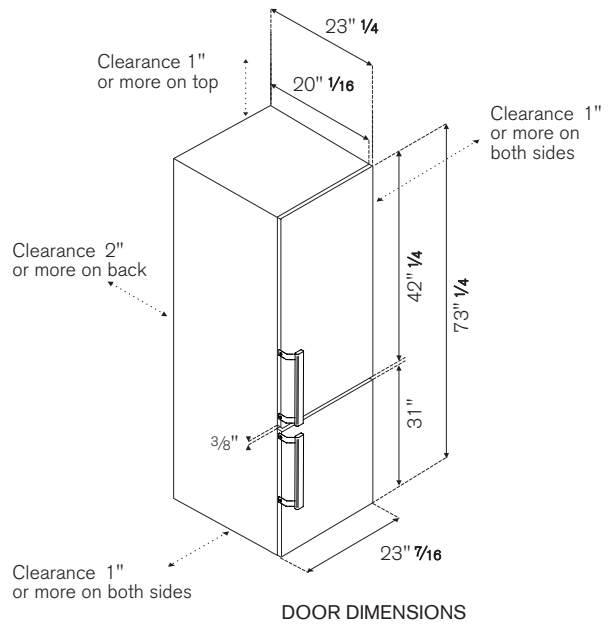

REF24BMFXNV

REFRIGERATOR 24" FREESTANDING BOTTOM MOUNT
STAINLESS STEEL FINISH

Energy star rated refrigerator & freezer with 10.8 cu.ft capacity.

Optimized airflow design keeps temperature constant and even throughout entire refrigerator.

Chrome wine rack.

Electronic touch interface with user-friendly controls for temperature management.

Interior LED lighting for optimized illumination.

Reversible doors for left or right swing configuration.

FRONT

SIDE

BACK

TOP

ELECTRICAL CONNECTION

A properly-grounded, electrical receptacle should be installed. A separate circuit breaker servicing only this appliance is recommended. Do not use a multi-purpose socket with other electrical appliances.