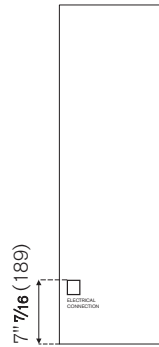

REF24BMFXNV

REFRIGERATOR 24" FREESTANDING BOTTOM MOUNT
STAINLESS STEEL FINISH

BACK

TOP

ELECTRICAL CONNECTION

A properly-grounded, electrical receptacle should be installed. A separate circuit breaker servicing only this appliance is recommended. Do not use a multi-purpose socket with other electrical appliances.