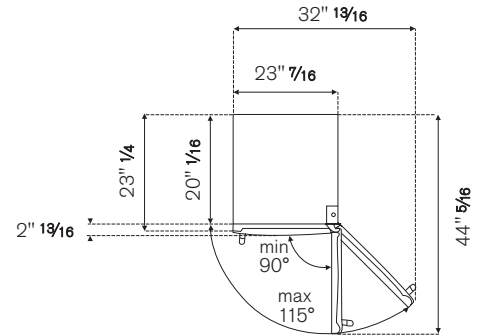

TOP

ELECTRICAL CONNECTION

A properly-grounded, electrical receptacle should be installed. A separate circuit breaker servicing only this appliance is recommended. Do not use a multi-purpose socket with other electrical appliances.