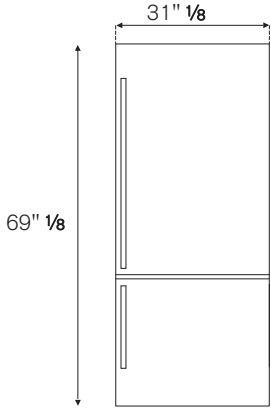

REF31BMXR

REFRIGERATOR 31" FREESTANDING BOTTOM MOUNT STAINLESS STEEL
RIGHT SWING DOOR

FRONT