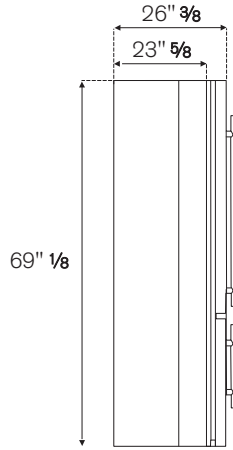

REF31BMXR

REFRIGERATOR 31" FREESTANDING BOTTOM MOUNT STAINLESS STEEL
RIGHT SWING DOOR

FRONT

SIDE

TOP