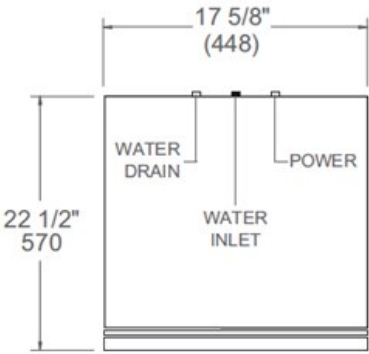

18 inch Dishwasher Standard Tub with Stainless Steel Panel and Bar Handle, 8 place settings, 51 dB, 6 wash cycles
Professional Series

DW18S2IXV

This stainless steel standard tub dishwasher offers superb cleaning performance with 2 spray arms to remove tough deposits. Loads up to 8 place settings and it is equipped with 2 racks: a height-adjustable not loaded middle rack and a folding tines lower rack. Select one of the 6 available wash cycles and 5 wash options through the concealed loop button control.

Technical specifications

Electrical supply	120 V - 60 Hz - 12 A
Power rating	1400 W
Energy consumption	239 kWh

Dimensions

FRONT VIEW

TOP VIEW

Drain hose and toe kick are provided with the unit