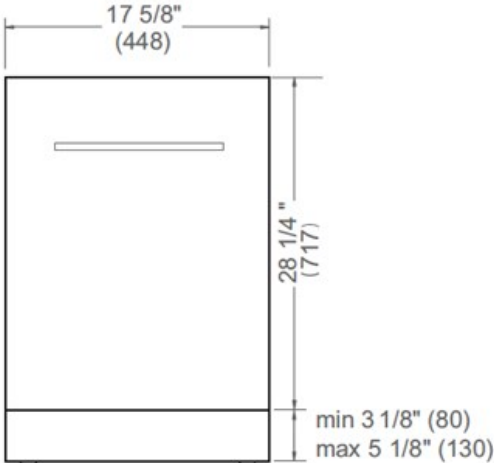

18 inch Dishwasher Standard Tub with Stainless Steel Panel and Bar Handle, 8 place settings, 51 dB, 6 wash cycles
Professional Series

DW18S2IXV

This stainless steel standard tub dishwasher offers superb cleaning performance with 2 spray arms to remove tough deposits. Loads up to 8 place settings and it is equipped with 2 racks: a height-adjustable not loaded middle rack and a folding tines lower rack. Select one of the 6 available wash cycles and 5 wash options through the concealed loop button control.

Technical specifications

Electrical supply	120 V - 60 Hz - 12 A
Power rating	1400 W
Energy consumption	239 kWh

Dimensions

FRONT VIEW

TOP VIEW

Drain hose and toe kick are provided with the unit