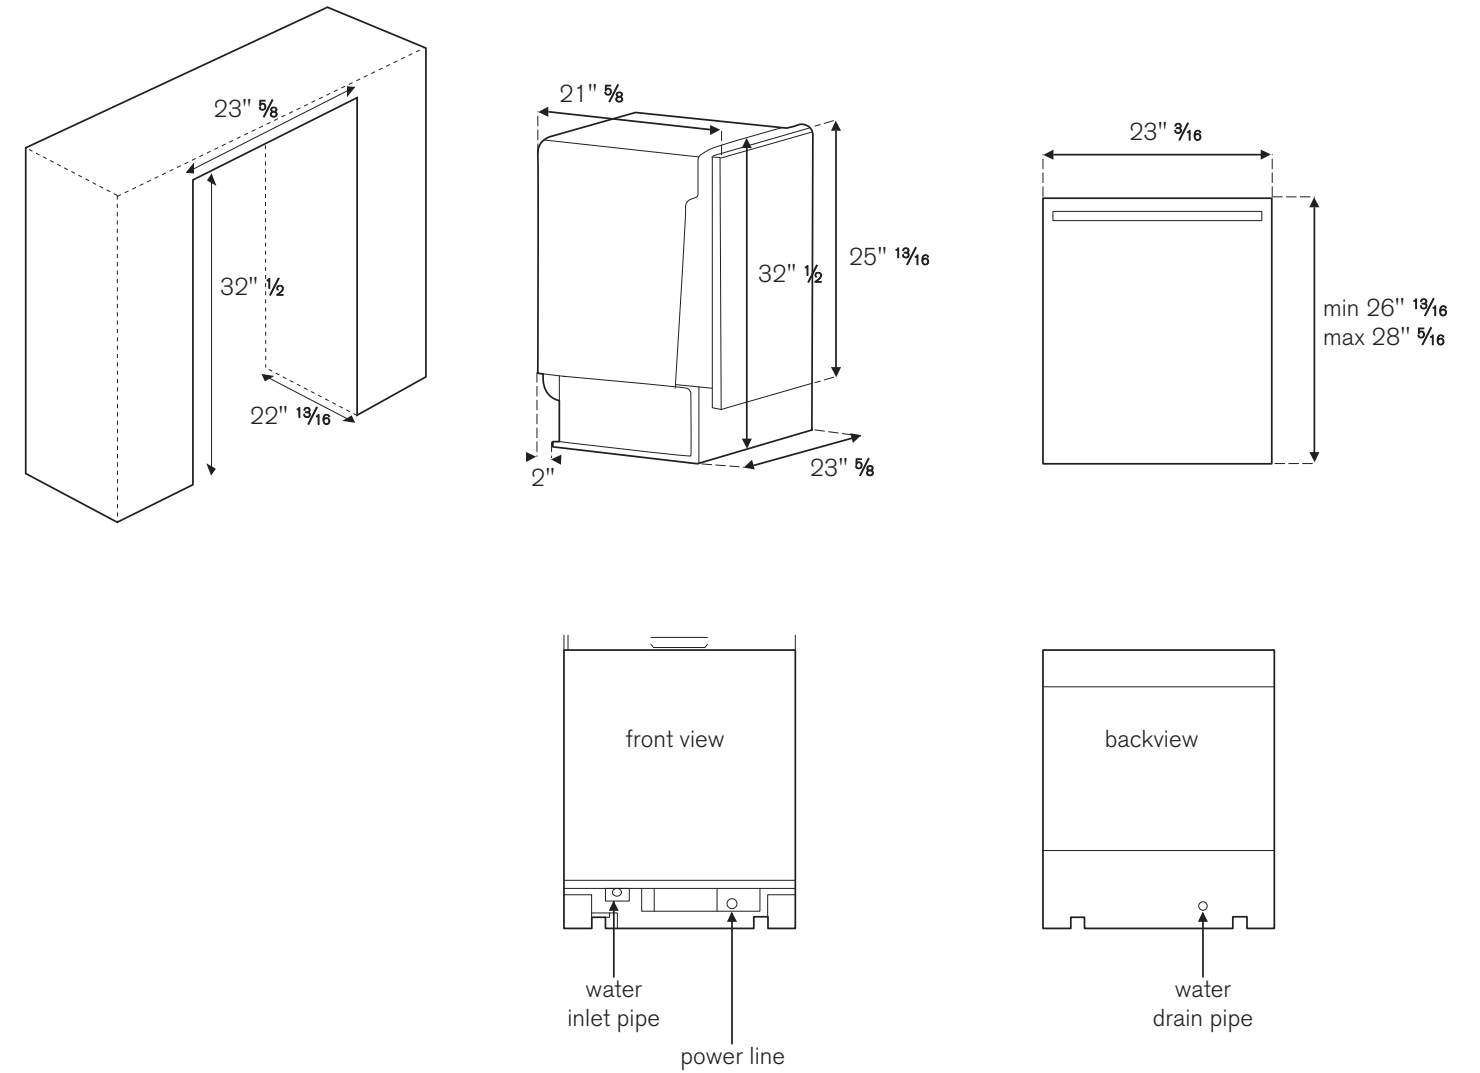

BERTAZZONI

24" BUILT-IN PANEL READY DISHWASHER
DW24PR
INSTALLATION INSTRUCTIONS

TO COOK BEAUTIFULLY
WWW.BERTAZZONI.COM

Disclaimer: while every effort has been made to insure the accuracy of the information contained in this brochure, Fratelli Bertazzoni reserves the right to change any part of the information at any time without notice.

Fratelli Bertazzoni, Bertazzoni and the winged wheel brand icon are registered trademarks of Bertazzoni Spa.

WWW.BERTAZZONI.COM