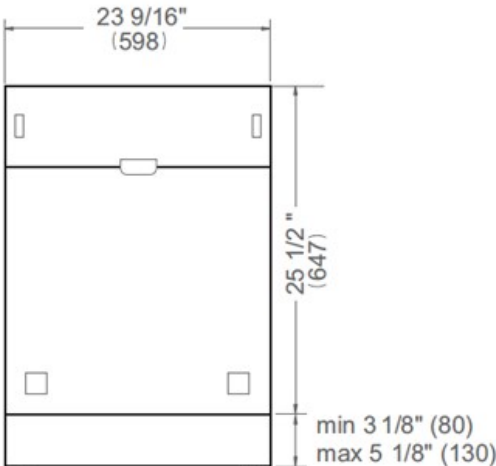

Technical specifications

Electrical supply	120 V - 60 Hz - 12 A
Power rating	1400 W
Energy consumption	234 kWh

Dimensions

FRONT VIEW

TOP VIEW

Drain hose and toe kick are provided with the unit