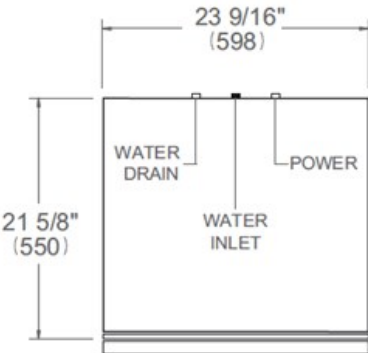

**24 inch Dishwasher Standard Tub Panel Ready, 15
place settings, 42 dB, 6 wash cycles**
Professional Series

DW24S3IPV

This stainless steel standard tub panel ready dishwasher offers superb cleaning performance with 3 spray arms to remove tough deposits. Loads up to 15 place settings and it is equipped with 3 racks: a cutlery tray, a convenient height-adjustable loaded on 2 levels middle rack and a folding tines lower rack. Select one of the 6 available wash cycles and 7 wash options through the concealed multi-button interface. This dishwasher is perfectly insulated and virtually inaudible at 42 dB(A) with optional Stealth mode.

Technical specifications

Electrical supply	120 V - 60 Hz - 12 A
Power rating	1400 W
Energy consumption	234 kWh

Dimensions

FRONT VIEW

TOP VIEW

Drain hose and toe kick are provided with the unit