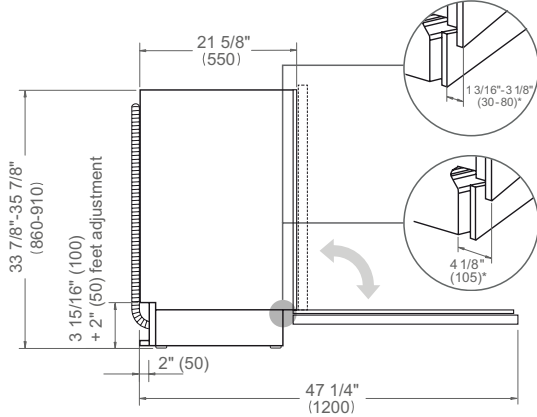

## TECHNICAL SPECIFICATIONS

Approvals	CEC, NSF, UL
Energy star	Yes - tier 1 - 234.0 kwh/yr
Sound rating	42 dB(A)
Electrical requirements	120 V , 60 HZ, 1400 W, 12 A
Packaging dimensions	H: 35 5/16" - W: 26" - D: 26 1/2"
Weight	Net: 90.2 lbs - Gross: 95.2 lbs
Warranty	2 years parts & labor

# DW24T3IPV

DISHWASHER 24" TALL TUB PANEL READY  
V TIER

## PRODUCT DIMENSIONS

SIDE VIEW

FRONT VIEW

TOP VIEW

Drain hose and toe kick are provided with the unit

\* including a 3/4" (20) thick custom panel

## CUTOUT DIMENSIONS

SIDE VIEW

FRONT VIEW

\* with vertical side trims installed  
\*\* without vertical side trims

TOP VIEW

\*\*\* Cabinet depth shown includes kitchen cabinet front panel. For a flush installation, a minimum inset depth of 22 1/2" (570) is required with a custom door panel thickness of 3/4" (20).