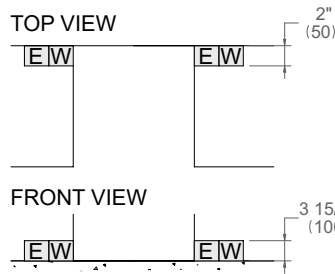

## CUTOUT DIMENSIONS

SIDE VIEW

FRONT VIEW

\* with vertical side trims installed  
\*\* without vertical side trims

TOP VIEW

\*\*\* Cabinet depth shown includes kitchen cabinet front panel. For a flush installation, a minimum inset depth of 22 1/2" (570) is required with a custom door panel thickness of 3/4" (20).

Connections placement must be located on either side of the cutout.