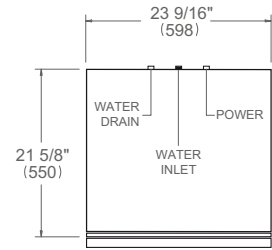

## PRODUCT DIMENSIONS

SIDE VIEW

FRONT VIEW

TOP VIEW

Drain hose and toe kick are provided with the unit

\* including a 3/4" (20) thick custom panel

## CUTOUT DIMENSIONS

SIDE VIEW

FRONT VIEW

\* with vertical side trims installed  
\*\* without vertical side trims

TOP VIEW

\*\*\* Cabinet depth shown includes kitchen cabinet front panel. For a flush installation, a minimum inset depth of 22 1/2" (570) is required with a custom door panel thickness of 3/4" (20).