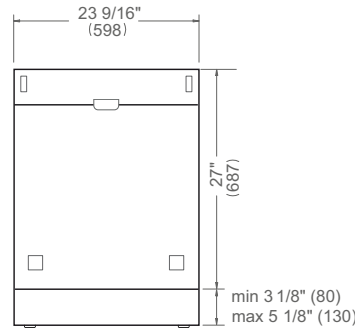

## TECHNICAL SPECIFICATIONS

Approvals	CEC, NSF, UL
Energy star	Yes - tier 1 - 234.0 kwh/yr
Sound rating	42 dB(A)
Electrical requirements	120 V , 60 HZ, 1400 W, 12 A
Packaging dimensions	H: 35 5/16" - W: 26" - D: 26 1/2"
Weight	Net: 90.2 lbs - Gross: 95.2 lbs
Warranty	2 years parts & labor

## PRODUCT DIMENSIONS

SIDE VIEW

FRONT VIEW

TOP VIEW

Drain hose and toe kick are provided with the unit

\* including a 3/4" (20) thick custom panel

## CUTOUT DIMENSIONS

SIDE VIEW

FRONT VIEW

\* with vertical side trims installed  
\*\* without vertical side trims

TOP VIEW

\*\*\* Cabinet depth shown includes kitchen cabinet front panel. For a flush installation, a minimum inset depth of 22 1/2" (570) is required with a custom door panel thickness of 3/4" (20).

Dimensions in parentheses are millimeters unless otherwise specified.