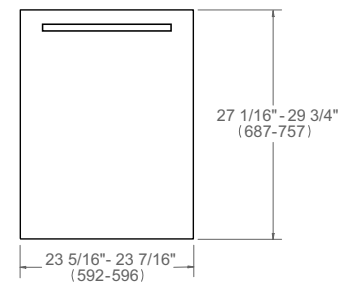

CUSTOM PANEL

Door tension can be adjusted to accommodate custom panel weights from 7 lb (3 kg) to 18 lb (8 kg). For custom panels from 18 lbs (8 kg) to 22 lbs (10 kg), it is necessary to purchase the optional Heavy Duty Springs kit HS24DW. Suggested panel thickness is 3/4" (20).

For complete installation details refer to the installation manual at us.bertazzoni.com or ca.bertazzoni.com