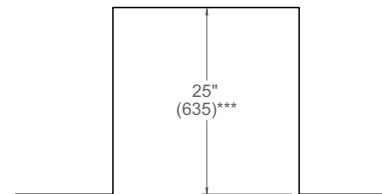

## CUTOUT DIMENSIONS

SIDE VIEW

FRONT VIEW

\* with vertical side trims installed  
\*\* without vertical side trims

TOP VIEW

\*\*\* Cabinet depth shown includes kitchen cabinet front panel. For a flush installation, a minimum inset depth of 22 1/2" (570) is required with a custom door panel thickness of 3/4" (20).