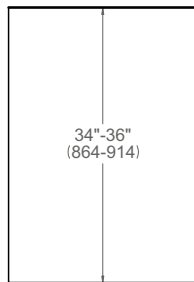

CUTOUT DIMENSIONS

SIDE VIEW