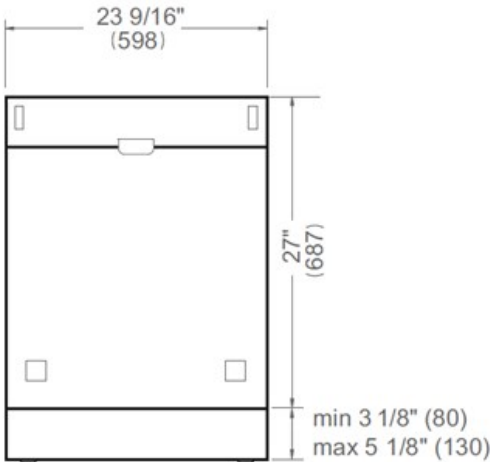

Technical specifications

Electrical supply	120 V - 60 Hz - 12 A
Power rating	1400 W
Energy consumption	234 kWh

Dimensions

FRONT VIEW

TOP VIEW

Drain hose and toe kick are provided with the unit