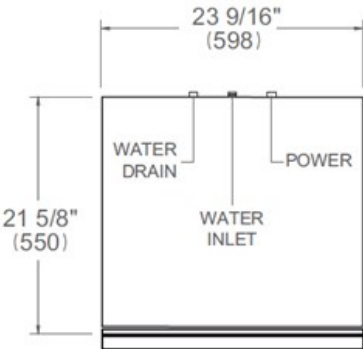

**24 inch Dishwasher Tall Tub Panel Ready, 15 place
settings, 42 dB, 6 wash cycles**
Professional Series

DW24T3IPV

This stainless steel tall tub panel ready dishwasher offers superb cleaning performance with 3 spray arms to remove tough deposits. Loads up to 15 place settings and it is equipped with 3 racks: a cutlery tray, a convenient height-adjustable loaded on 2 levels middle rack and a folding tines lower rack. Select one of the 6 available wash cycles and 7 wash options through the concealed multi-button interface. This dishwasher is perfectly insulated and virtually inaudible at 42 dB(A) with optional Stealth mode.

Technical specifications

Electrical supply	120 V - 60 Hz - 12 A
Power rating	1400 W
Energy consumption	234 kWh

Dimensions

FRONT VIEW

TOP VIEW

Drain hose and toe kick are provided with the unit