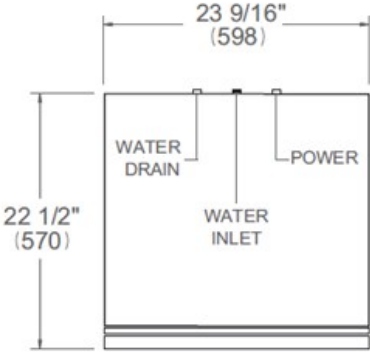

24 inch Dishwasher Tall Tub with Stainless Steel Panel and Bar Handle, 15 place settings, 42 dB, 6 wash cycles Professional Series

DW24T3IXV

This stainless steel tall tub dishwasher offers superb cleaning performance with 3 spray arms to remove tough deposits. Loads up to 15 place settings and it is equipped with 3 racks: a cutlery tray, a convenient height adjustable loaded on 2 levels middle rack and folding tines lower rack. Select one of the 6 available wash cycles and 7 wash options through the concealed multi-button interface. This dishwasher is perfectly insulated and virtually inaudible at 42 dB(A) with optional Stealth mode.

Technical specifications

Electrical supply	120 V - 60 Hz - 12 A
Power rating	1400 W
Energy consumption	234 kWh

Dimensions

FRONT VIEW

TOP VIEW

Drain hose and toe kick are provided with the unit