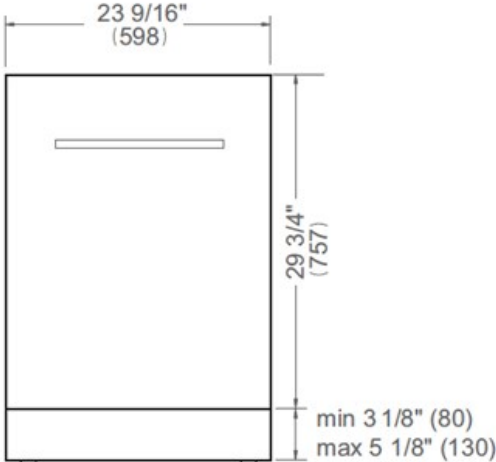

Technical specifications

Electrical supply	120 V - 60 Hz - 12 A
Power rating	1400 W
Energy consumption	234 kWh

Dimensions

FRONT VIEW

TOP VIEW

Drain hose and toe kick are provided with the unit