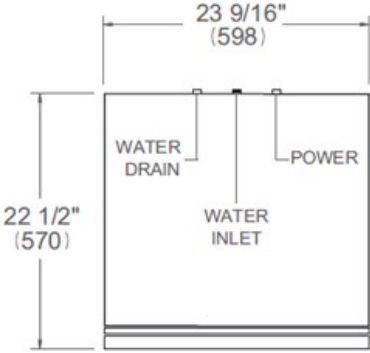

# Dimensions

---

FRONT VIEW

TOP VIEW

Drain hose and toe kick are provided with the unit