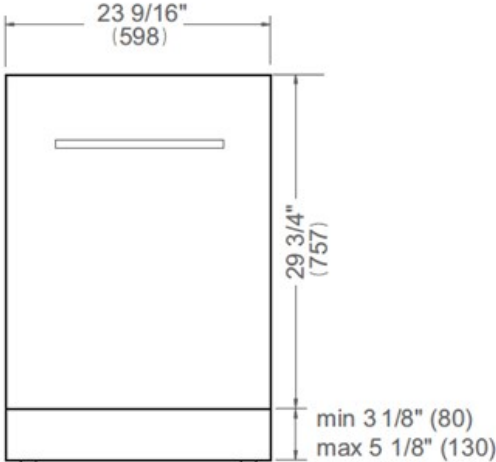

# Dimensions

---

FRONT VIEW

TOP VIEW

Drain hose and toe kick are provided with the unit