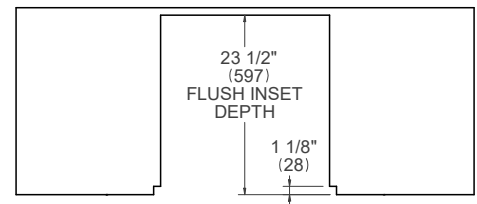

### PRODUCT DIMENSIONS

SIDE VIEW

FRONT VIEW

TOP VIEW

### CUTOUT DIMENSIONS

SIDE VIEW

TOP VIEW

FRONT VIEW

(a) Visible Area – Match finish to outside cabinet panels

For installation of multiple products in combination, refer to the Design Guide at [us.bertazzoni.com](http://us.bertazzoni.com) or [ca.bertazzoni.com](http://ca.bertazzoni.com)