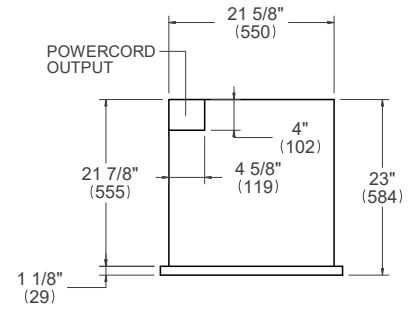

### TECHNICAL SPECIFICATIONS

Electrical supply	120 V 60 HZ - 1500 W 13.6 Amps
Power connection	NEMA 5-15P with 47" power cord
Certification	UL
Warranty	2 years parts & labor
Packaging dimensions and weight	W 29 13/16" H 21 29/32" D 27 29/32" 84.0 lbs

### PRODUCT DIMENSIONS

SIDE VIEW

FRONT VIEW

TOP VIEW