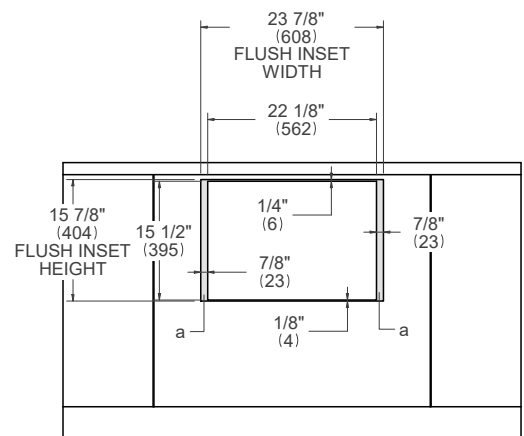

### PRODUCT DIMENSIONS

SIDE VIEW

FRONT VIEW

TOP VIEW

### CUTOUT DIMENSIONS

SIDE VIEW

TOP VIEW

FRONT VIEW

(a) Visible Area – Match finish to outside cabinet panels

For installation of multiple products in combination, refer to the Design Guide at [us.bertazzoni.com](http://us.bertazzoni.com) or [ca.bertazzoni.com](http://ca.bertazzoni.com)