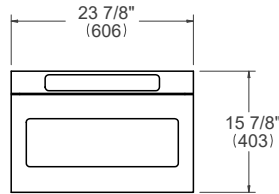

### TECHNICAL SPECIFICATIONS

Electrical supply	120 V 60 HZ - 1500 W 13.6 Amps
Power connection	NEMA 5-15P with 47" power cord
Certification	UL
Warranty	2 years parts & labor
Packaging dimensions and weight	W 29 13/16" H 21 29/32" D 27 29/32" 84.0 lbs

### PRODUCT DIMENSIONS

SIDE VIEW

FRONT VIEW

TOP VIEW