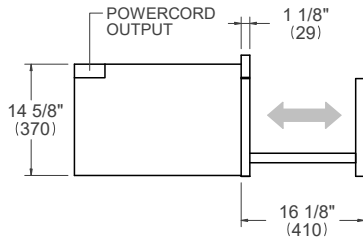

### TECHNICAL SPECIFICATIONS

Electrical supply	120 V 60 HZ - 1500 W 13.6 Amps
Power connection	NEMA 5-15P with 47" power cord
Certification	UL
Warranty	2 years parts & labor
Packaging dimensions and weight	W 29 13/16" H 21 29/32" D 27 29/32" 84.0 lbs

### PRODUCT DIMENSIONS

SIDE VIEW

FRONT VIEW

TOP VIEW