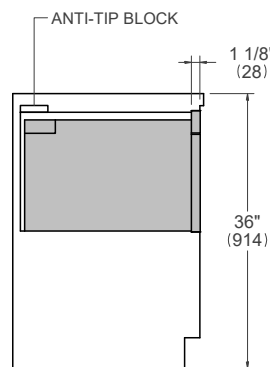

### PRODUCT DIMENSIONS

SIDE VIEW

FRONT VIEW

TOP VIEW

### ELECTRICAL CONNECTION

FRONT VIEW

For single ovens installed into a wall cabinet, the electrical junction box may be located above, below to the left or right of the unit within reach of the power cord. Placement within the opening may require additional cabinet depth.

### CUTOUT DIMENSIONS

SIDE VIEW

TOP VIEW

FRONT VIEW

(a) Visible Area – Match finish to outside cabinet panels

For installation of multiple products in combination, refer to the Design Guide at [us.bertazzoni.com](http://us.bertazzoni.com) or [ca.bertazzoni.com](http://ca.bertazzoni.com)