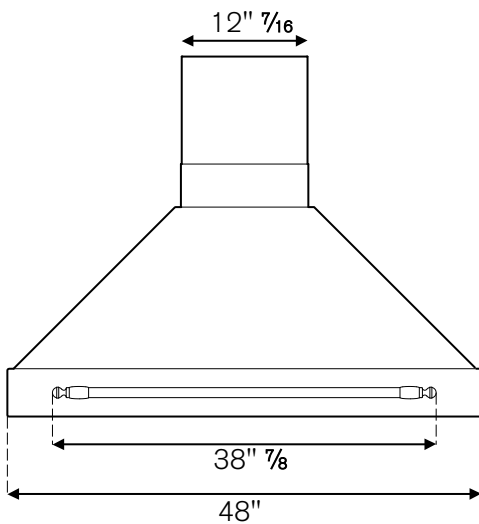

INSTALLATION INSTRUCTIONS

K48 HER X/14, KC48 HER NE

Bertazzoni recommends to operate the appliance after it has been properly installed. Please refer to the installation manual for further details.

Disclaimer: while every effort has been made to insure the accuracy of the information contained in this brochure, Fratelli Bertazzoni reserves the right to change any part of the information at any time without notice.

Fratelli Bertazzoni, Bertazzoni and the winged wheel brand icon are registered trademarks of Bertazzoni Spa.