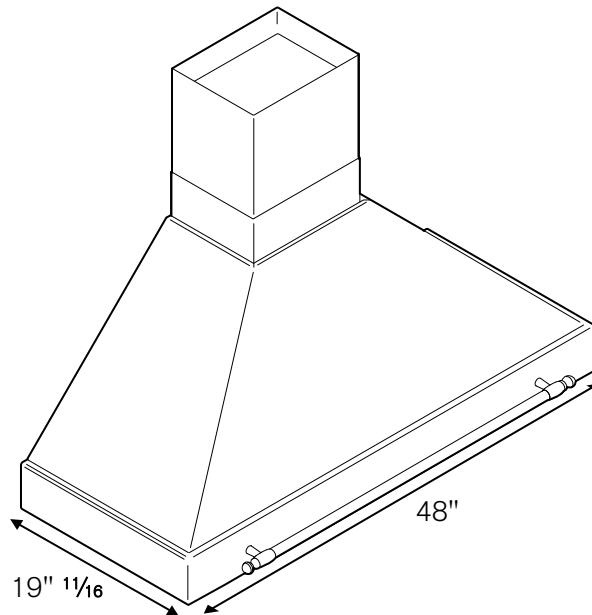

INSTALLATION INSTRUCTIONS

K48 HER X/14, KC48 HER NE

Bertazzoni recommends to operate the appliance after it has been properly installed. Please refer to the installation manual for further details.

Disclaimer: while every effort has been made to insure the accuracy of the information contained in this brochure, Fratelli Bertazzoni reserves the right to change any part of the information at any time without notice.

Fratelli Bertazzoni, Bertazzoni and the winged wheel brand icon are registered trademarks of Bertazzoni Spa.