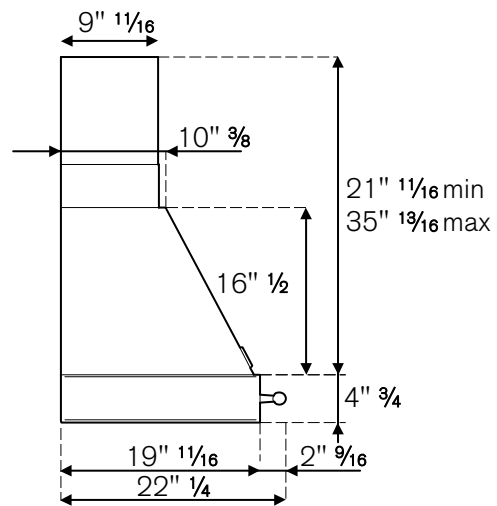

INSTALLATION INSTRUCTIONS

K48 HER X/14, KC48 HER NE

Bertazzoni recommends to operate the appliance after it has been properly installed. Please refer to the installation manual for further details.

Disclaimer: while every effort has been made to insure the accuracy of the information contained in this brochure, Fratelli Bertazzoni reserves the right to change any part of the information at any time without notice.

Fratelli Bertazzoni, Bertazzoni and the winged wheel brand icon are registered trademarks of Bertazzoni Spa.