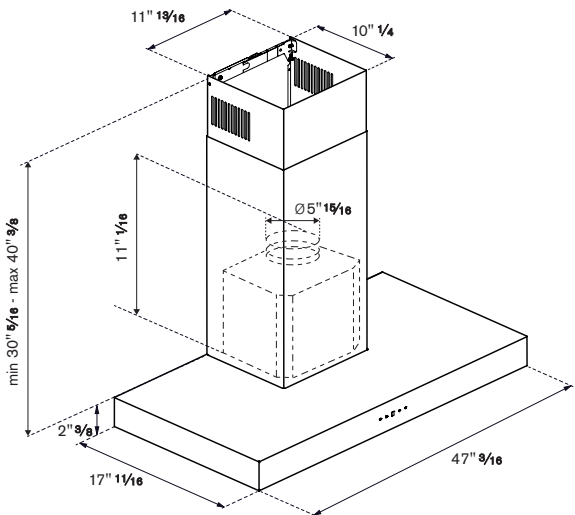

TECHNICAL SPECIFICATIONS

Electrical supply	110-120 V 60 HZ - 392 W 15 Amp
Power connection	NEMA 5-15P with 59" power cord
Certification	ADA Compliant, CEC, UL
Warranty	2 years parts & labor
Packaging dimensions and weight	W 50 1/16" H 23 3/4" D 16 5/16" 51.8 lbs

PRODUCT DIMENSIONS

SIDE VIEW

PRODUCT INSTALLATION

Hood Clearance

Recommended height above cooking surface:
min 24" for electric worktop
min 30" for gas worktop

ELECTRICAL CONNECTION

The Power Supply Cord and plug must be connected to a separate 120 Volt AC 60 Hz, 15 Amp or more branch circuit, single grounded receptacle. The cord has a 3-pronged plug and must be installed into an outlet that is properly grounded. The electrical receptacle must be within the minimum cord length of 59".