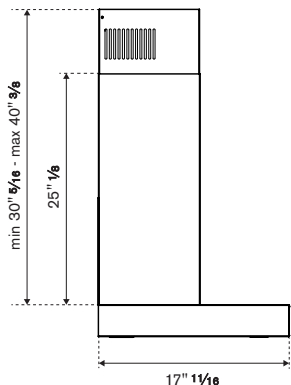

TECHNICAL SPECIFICATIONS

Electrical supply	110-120 V 60 HZ - 392 W 15 Amp
Power connection	NEMA 5-15P with 59" power cord
Certification	ADA Compliant, CEC, UL
Warranty	2 years parts & labor
Packaging dimensions and weight	W 50 1/16" H 23 3/4" D 16 5/16" 51.8 lbs

PRODUCT DIMENSIONS

SIDE VIEW

PRODUCT INSTALLATION

Hood Clearance

Recommended height above cooking surface:
min 24" for electric worktop
min 30" for gas worktop

ELECTRICAL CONNECTION

The Power Supply Cord and plug must be connected to a separate 120 Volt AC 60 Hz, 15 Amp or more branch circuit, single grounded receptacle. The cord has a 3-pronged plug and must be installed into an outlet that is properly grounded. The electrical receptacle must be within the minimum cord length of 59".