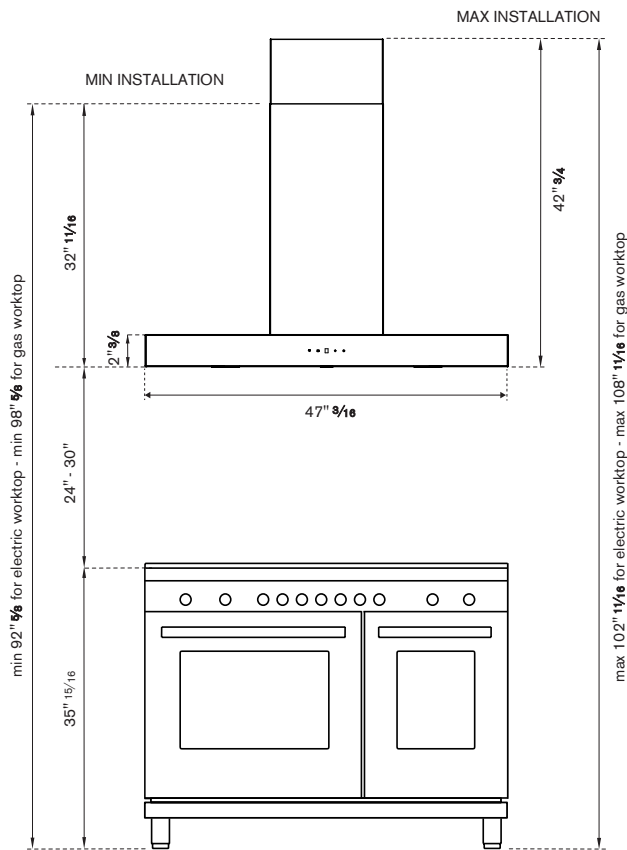

TECHNICAL SPECIFICATIONS

Electrical supply	110-120 V 60 HZ - 392 W 15 Amp
Power connection	NEMA 5-15P with 59" power cord
Certification	ADA Compliant, CEC, UL
Warranty	2 years parts & labor
Packaging dimensions and weight	W 50 1/16" H 23 3/4" D 16 5/16" 51.8 lbs

PRODUCT DIMENSIONS

SIDE VIEW

PRODUCT INSTALLATION

Hood Clearance

Recommended height above cooking surface:
min 24" for electric worktop
min 30" for gas worktop

ELECTRICAL CONNECTION

The Power Supply Cord and plug must be connected to a separate 120 Volt AC 60 Hz, 15 Amp or more branch circuit, single grounded receptacle. The cord has a 3-pronged plug and must be installed into an outlet that is properly grounded. The electrical receptacle must be within the minimum cord length of 59".