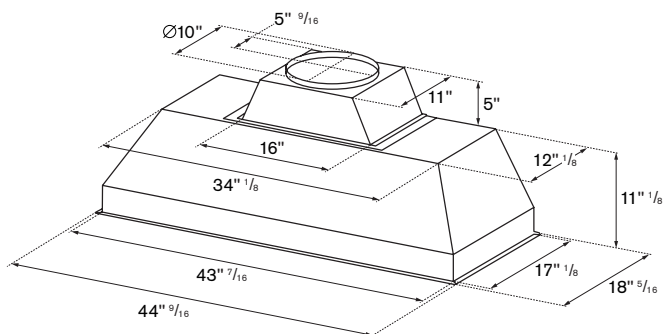

## TECHNICAL SPECIFICATIONS

Electrical supply	110 V 60 HZ - 802 W 6.7 Amp
Power connection	NEMA 5-15P with 59" power cord
Certification	ADA Compliant, CEC, UL
Warranty	2 years parts & labor
Packaging dimensions and weight	W 51 3/16" H 15 3/4" D 24 3/16" 47.4 lbs

## DIMENSIONS