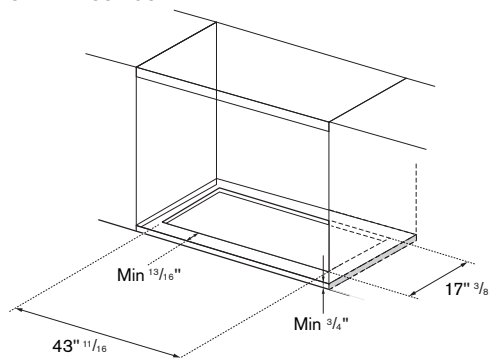

CABINET CUT-OUT