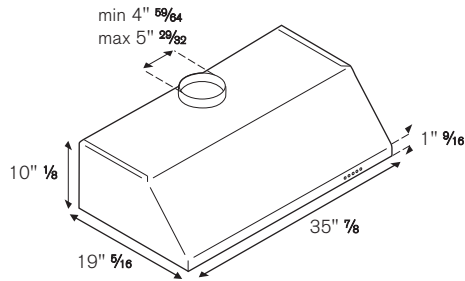

BERTAZZONI PROFESSIONAL SERIES

36" UNDERMOUNT CANOPY HOOD KU36 PRO 1 X

FEATURES

Hood finishing	stainless steel
Motor	1
Speed	3
Hood control	electronic with buttons
Halogen lights	2
Filters	aluminum mesh
Max extraction power	600 cfm

TECHNICAL SPECIFICATIONS

Electrical Requirements	120 V 60 Hz
Max Amp usage, power rating	3.3 A - 400 W
Certification	cETLus
Warranty	2 years parts and labor

ACCESSORIES

Recirculation Kit	code 901154
Narrow duct cover	code 901262
Full-width duct cover	code 901265
Narrow duct cover for ceiling height 8-10 ft	code 901281
European Baffle Filter	code 901253

This model is not suited for recirculation

INSTALLATION INSTRUCTIONS

Bertazzoni recommends to operate the appliance after it has been properly installed. Please refer to the installation manual for further details.

Disclaimer: while every effort has been made to insure the accuracy of the information contained in this brochure, Fratelli Bertazzoni reserves the right to change any part of the information at any time without notice.

Fratelli Bertazzoni, Bertazzoni and the winged wheel brand icon are registered trademarks of Bertazzoni Spa.