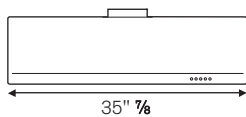

BERTAZZONI PROFESSIONAL SERIES

36" UNDERMOUNT CANOPY HOOD KU36 PRO 1 X

FEATURES

Hood finishing	stainless steel
Motor	1
Speed	3
Hood control	electronic with buttons
Halogen lights	2
Filters	aluminum mesh
Max extraction power	600 cfm

TECHNICAL SPECIFICATIONS

Electrical Requirements	120 V 60 Hz
Max Amp usage, power rating	3.3 A - 400 W
Certification	cETLus
Warranty	2 years parts and labor

ACCESSORIES

Recirculation Kit	code 901154
Narrow duct cover	code 901262
Full-width duct cover	code 901265
Narrow duct cover for ceiling height 8-10 ft	code 901281
European Baffle Filter	code 901253

This model is not suited for recirculation

INSTALLATION INSTRUCTIONS

Bertazzoni recommends to operate the appliance after it has been properly installed. Please refer to the installation manual for further details.

Disclaimer: while every effort has been made to insure the accuracy of the information contained in this brochure, Fratelli Bertazzoni reserves the right to change any part of the information at any time without notice.

Fratelli Bertazzoni, Bertazzoni and the winged wheel brand icon are registered trademarks of Bertazzoni Spa.