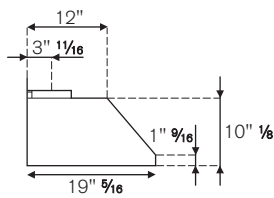

BERTAZZONI PROFESSIONAL SERIES

36" UNDERMOUNT CANOPY HOOD KU36 PRO 1 X

FEATURES

Hood finishing	stainless steel
Motor	1
Speed	3
Hood control	electronic with buttons
Halogen lights	2
Filters	aluminum mesh
Max extraction power	600 cfm

TECHNICAL SPECIFICATIONS

Electrical Requirements	120 V 60 Hz
Max Amp usage, power rating	3.3 A - 400 W
Certification	cETLus
Warranty	2 years parts and labor

ACCESSORIES

Recirculation Kit	code 901154
Narrow duct cover	code 901262
Full-width duct cover	code 901265
Narrow duct cover for ceiling height 8-10 ft	code 901281
European Baffle Filter	code 901253

This model is not suited for recirculation

INSTALLATION INSTRUCTIONS

Bertazzoni recommends to operate the appliance after it has been properly installed. Please refer to the installation manual for further details.

Disclaimer: while every effort has been made to insure the accuracy of the information contained in this brochure, Fratelli Bertazzoni reserves the right to change any part of the information at any time without notice.

Fratelli Bertazzoni, Bertazzoni and the winged wheel brand icon are registered trademarks of Bertazzoni Spa.