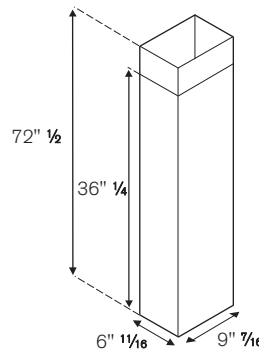

BERTAZZONI PROFESSIONAL SERIES

36" UNDERMOUNT CANOPY HOOD KU36 PRO 1 X

FEATURES

Hood finishing	stainless steel
Motor	1
Speed	3
Hood control	electronic with buttons
Halogen lights	2
Filters	aluminum mesh
Max extraction power	600 cfm

TECHNICAL SPECIFICATIONS

Electrical Requirements	120 V 60 Hz
Max Amp usage, power rating	3.3 A - 400 W
Certification	cETLus
Warranty	2 years parts and labor

ACCESSORIES

Recirculation Kit	code 901154
Narrow duct cover	code 901262
Full-width duct cover	code 901265
Narrow duct cover for ceiling height 8-10 ft	code 901281
European Baffle Filter	code 901253

This model is not suited for recirculation

INSTALLATION INSTRUCTIONS

Bertazzoni recommends to operate the appliance after it has been properly installed. Please refer to the installation manual for further details.

Disclaimer: while every effort has been made to insure the accuracy of the information contained in this brochure, Fratelli Bertazzoni reserves the right to change any part of the information at any time without notice.

Fratelli Bertazzoni, Bertazzoni and the winged wheel brand icon are registered trademarks of Bertazzoni Spa.