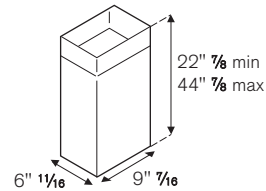

BERTAZZONI PROFESSIONAL SERIES

36" UNDERMOUNT CANOPY HOOD KU36 PRO 1 X

FEATURES

Hood finishing	stainless steel
Motor	1
Speed	3
Hood control	electronic with buttons
Halogen lights	2
Filters	aluminum mesh
Max extraction power	600 cfm

TECHNICAL SPECIFICATIONS

Electrical Requirements	120 V 60 Hz
Max Amp usage, power rating	3.3 A - 400 W
Certification	cETLus
Warranty	2 years parts and labor

ACCESSORIES

Recirculation Kit	code 901154
Narrow duct cover	code 901262
Full-width duct cover	code 901265
Narrow duct cover for ceiling height 8-10 ft	code 901281
European Baffle Filter	code 901253

This model is not suited for recirculation

INSTALLATION INSTRUCTIONS

Bertazzoni recommends to operate the appliance after it has been properly installed. Please refer to the installation manual for further details.

Disclaimer: while every effort has been made to insure the accuracy of the information contained in this brochure, Fratelli Bertazzoni reserves the right to change any part of the information at any time without notice.

Fratelli Bertazzoni, Bertazzoni and the winged wheel brand icon are registered trademarks of Bertazzoni Spa.