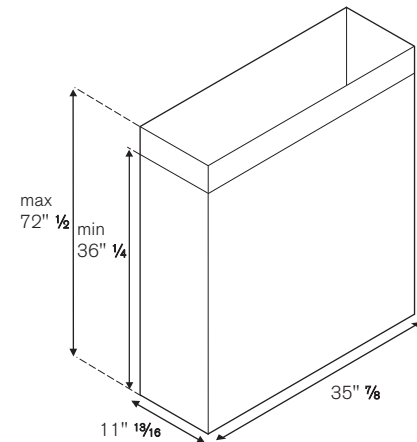

ACCESSORIES

Recirculation Kit	code 901154
Narrow duct cover	code 901262
Full-width duct cover	code 901265
Narrow duct cover for ceiling height 8-10 ft	code 901281
European Baffle Filter	code 901253

This model is not suited for recirculation