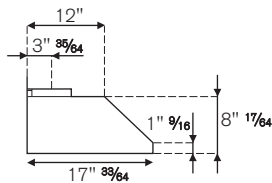

ACCESSORIES

Narrow duct cover	code 901262
Medium duct cover	code 901263
Full-width duct cover	code 901265
Narrow duct cover for ceiling height 8-10 ft	code 901281

INSTALLATION INSTRUCTIONS

Bertazzoni recommends to operate the appliance after it has been properly installed. Please refer to the installation manual for further details.