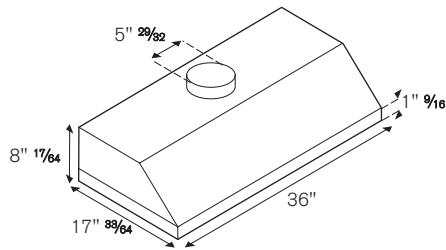

ACCESSORIES

Narrow duct cover	code 901262
Medium duct cover	code 901263
Full-width duct cover	code 901265
Narrow duct cover for ceiling height 8-10 ft	code 901281

INSTALLATION INSTRUCTIONS

Bertazzoni recommends to operate the appliance after it has been properly installed. Please refer to the installation manual for further details.