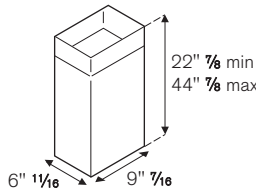

ACCESSORIES

Narrow duct cover	code 901262
Medium duct cover	code 901263
Full-width duct cover	code 901265
Narrow duct cover for ceiling height 8-10 ft	code 901281

INSTALLATION INSTRUCTIONS

Bertazzoni recommends to operate the appliance after it has been properly installed. Please refer to the installation manual for further details.