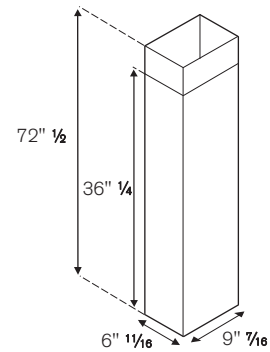

ACCESSORIES

Narrow duct cover	code 901262
Medium duct cover	code 901263
Full-width duct cover	code 901265
Narrow duct cover for ceiling height 8-10 ft	code 901281

INSTALLATION INSTRUCTIONS

Bertazzoni recommends to operate the appliance after it has been properly installed. Please refer to the installation manual for further details.