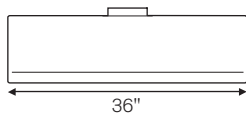

BERTAZZONI PROFESSIONAL SERIES

36" UNDERMOUNT CANOPY HOOD KU36 PRO 1 XV

FEATURES

Hood finishing	stainless steel
Motor	1
Speed	3
Hood control	slider
Halogen lights	2
Filters	aluminum mesh
Max extraction power	400 cfm

TECHNICAL SPECIFICATIONS

Voltage, frequency	120 V 60 Hz
Max Amp usage, power rating	3.3 A - 400 W
Certification	UL
Warranty	2 years parts and labor

ACCESSORIES

Narrow duct cover	code 901262
Medium duct cover	code 901263
Full-width duct cover	code 901265
Narrow duct cover for ceiling height 8-10 ft	code 901281

INSTALLATION INSTRUCTIONS

Bertazzoni recommends to operate the appliance after it has been properly installed. Please refer to the installation manual for further details.

Disclaimer: while every effort has been made to insure the accuracy of the information contained in this brochure, Fratelli Bertazzoni reserves the right to change any part of the information at any time without notice.

Fratelli Bertazzoni, Bertazzoni and the winged wheel brand icon are registered trademarks of Bertazzoni Spa.