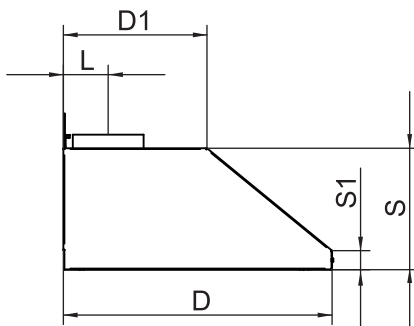

BERTAZZONI PROFESSIONAL SERIES

36" CANOPY HOOD KU36 PRO 2 X

FEATURES

Blower	3 speeds
Halogen lights	3
Filters	stainless steel baffle
Blower power	1200 cfm

TECHNICAL SPECIFICATIONS

Electrical Requirements	120V 60Hz
Max. Amp Usage	6.6 Amp
Certification	CSA
Warranty	2 years parts and labor
Electronic control	2
Product weight	61.7 lbs
Box weight	64.7 lbs

ACCESSORIES

Medium duct cover - ceiling height 9-12 ft (optional)	code 901263
Full size duct cover - ceiling height 9-12 ft (optional)	code 901265
Air Bracket (optional)	code 901264

This model is not suited for recirculation

DIMENSIONS

Ref.	Description	Dimensions	
		Inches	mm
D	Hood max depth	22 ⁷/₁₆	570
D1	Hood min depth	12	305
L	Duct cover depth	3 ³/₄	95
S	Max body hood height	10 ¹/₈	275
S1	Hood control panel height	1 ⁹/₁₆	40
W	Hood width	35 ⁷/₈	911
W1	Full size duct cover width	35 ⁷/₈	911
D2	Full size duct cover depth	11 ¹³/₁₆	300
H1	Full size duct cover min height	36 ¹/₄	920
H2	Full size duct cover max height	72 ¹/₂	1842
W2	Medium duct cover width	22 ¹/₈	562
D3	Medium duct cover depth	11 ¹³/₁₆	300
H3	Medium duct cover min height	36 ¹/₄	920
H4	Medium duct cover max height	72 ¹/₂	1842

INSTALLATION INSTRUCTIONS

Bertazzoni recommends to operate the appliance after it has been properly installed. Please refer to the installation manual for further details.