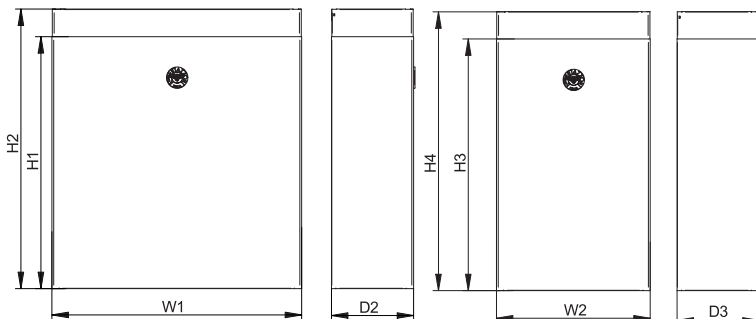

BERTAZZONI PROFESSIONAL SERIES

36" CANOPY HOOD KU36 PRO 2 X

FEATURES

Blower	3 speeds
Halogen lights	3
Filters	stainless steel baffle
Blower power	1200 cfm

TECHNICAL SPECIFICATIONS

Electrical Requirements	120V 60Hz
Max. Amp Usage	6.6 Amp
Certification	CSA
Warranty	2 years parts and labor
Electronic control	2
Product weight	61.7 lbs
Box weight	64.7 lbs

ACCESSORIES

Medium duct cover - ceiling height 9-12 ft (optional)	code 901263
Full size duct cover - ceiling height 9-12 ft (optional)	code 901265
Air Bracket (optional)	code 901264

This model is not suited for recirculation

DIMENSIONS

Ref.	Description	Dimensions	
		Inches	mm
D	Hood max depth	22 ⁷/₁₆	570
D1	Hood min depth	12	305
L	Duct cover depth	3 ³/₄	95
S	Max body hood height	10 ¹/₈	275
S1	Hood control panel height	1 ⁹/₁₆	40
W	Hood width	35 ⁷/₈	911
W1	Full size duct cover width	35 ⁷/₈	911
D2	Full size duct cover depth	11 ¹³/₁₆	300
H1	Full size duct cover min height	36 ¹/₄	920
H2	Full size duct cover max height	72 ¹/₂	1842
W2	Medium duct cover width	22 ¹/₈	562
D3	Medium duct cover depth	11 ¹³/₁₆	300
H3	Medium duct cover min height	36 ¹/₄	920
H4	Medium duct cover max height	72 ¹/₂	1842

INSTALLATION INSTRUCTIONS

Bertazzoni recommends to operate the appliance after it has been properly installed. Please refer to the installation manual for further details.