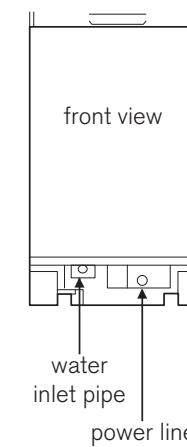

BERTAZZONI

18" BUILT-IN PANEL READY DISHWASHER
DW18PR
INSTALLATION INSTRUCTIONS

TO COOK BEAUTIFULLY
WWW.BERTAZZONI.COM

Disclaimer: while every effort has been made to insure the accuracy of the information contained in this brochure, Fratelli Bertazzoni reserves the right to change any part of the information at any time without notice.

Fratelli Bertazzoni, Bertazzoni and the winged wheel brand icon are registered trademarks of Bertazzoni Spa.

WWW.BERTAZZONI.COM