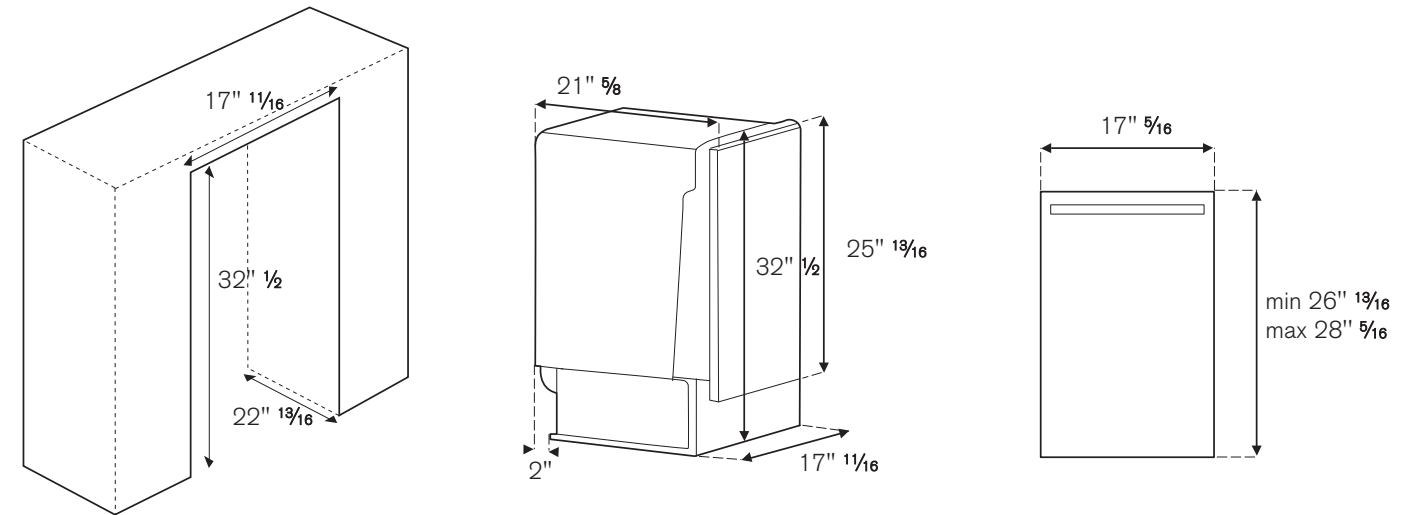

BERTAZZONI

18" BUILT-IN PANEL READY DISHWASHER
DW18PR
INSTALLATION INSTRUCTIONS

TO COOK BEAUTIFULLY
WWW.BERTAZZONI.COM

Disclaimer: while every effort has been made to insure the accuracy of the information contained in this brochure, Fratelli Bertazzoni reserves the right to change any part of the information at any time without notice.

Fratelli Bertazzoni, Bertazzoni and the winged wheel brand icon are registered trademarks of Bertazzoni Spa.

WWW.BERTAZZONI.COM