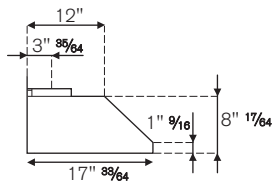

BERTAZZONI PROFESSIONAL SERIES

30" UNDERMOUNT CANOPY HOOD KU30 PRO 1 XV

FEATURES

Hood finishing	stainless steel
Motor	1
Speed	3
Hood control	slider
Halogen lights	2
Filters	aluminum mesh
Max extraction power	400 cfm

TECHNICAL SPECIFICATIONS

Voltage, frequency	120 V 60 Hz
Max Amp usage, power rating	3.3 A - 400 W
Certification	UL
Warranty	2 years parts and labor

ACCESSORIES

Narrow duct cover	code 901262
Medium duct cover	code 901263
Full-width duct cover	code 901265
Narrow duct cover for ceiling height 8-10 ft	code 901281

INSTALLATION INSTRUCTIONS

Bertazzoni recommends to operate the appliance after it has been properly installed. Please refer to the installation manual for further details.

Disclaimer: while every effort has been made to insure the accuracy of the information contained in this brochure, Fratelli Bertazzoni reserves the right to change any part of the information at any time without notice.

Fratelli Bertazzoni, Bertazzoni and the winged wheel brand icon are registered trademarks of Bertazzoni Spa.