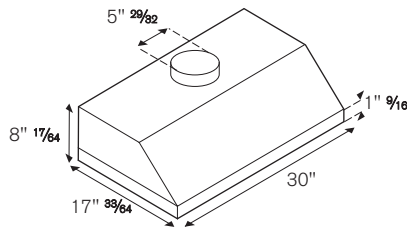

BERTAZZONI PROFESSIONAL SERIES

30" UNDERMOUNT CANOPY HOOD KU30 PRO 1 XV

FEATURES

Hood finishing	stainless steel
Motor	1
Speed	3
Hood control	slider
Halogen lights	2
Filters	aluminum mesh
Max extraction power	400 cfm

TECHNICAL SPECIFICATIONS

Voltage, frequency	120 V 60 Hz
Max Amp usage, power rating	3.3 A - 400 W
Certification	UL
Warranty	2 years parts and labor

ACCESSORIES

Narrow duct cover	code 901262
Medium duct cover	code 901263
Full-width duct cover	code 901265
Narrow duct cover for ceiling height 8-10 ft	code 901281

INSTALLATION INSTRUCTIONS

Bertazzoni recommends to operate the appliance after it has been properly installed. Please refer to the installation manual for further details.

Disclaimer: while every effort has been made to insure the accuracy of the information contained in this brochure, Fratelli Bertazzoni reserves the right to change any part of the information at any time without notice.

Fratelli Bertazzoni, Bertazzoni and the winged wheel brand icon are registered trademarks of Bertazzoni Spa.