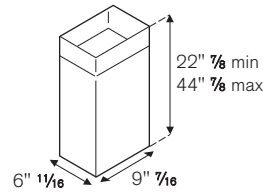

BERTAZZONI PROFESSIONAL SERIES

30" UNDERMOUNT CANOPY HOOD KU30 PRO 1 XV

FEATURES

Hood finishing	stainless steel
Motor	1
Speed	3
Hood control	slider
Halogen lights	2
Filters	aluminum mesh
Max extraction power	400 cfm

TECHNICAL SPECIFICATIONS

Voltage, frequency	120 V 60 Hz
Max Amp usage, power rating	3.3 A - 400 W
Certification	UL
Warranty	2 years parts and labor

ACCESSORIES

Narrow duct cover	code 901262
Medium duct cover	code 901263
Full-width duct cover	code 901265
Narrow duct cover for ceiling height 8-10 ft	code 901281

INSTALLATION INSTRUCTIONS

Bertazzoni recommends to operate the appliance after it has been properly installed. Please refer to the installation manual for further details.

Disclaimer: while every effort has been made to insure the accuracy of the information contained in this brochure, Fratelli Bertazzoni reserves the right to change any part of the information at any time without notice.

Fratelli Bertazzoni, Bertazzoni and the winged wheel brand icon are registered trademarks of Bertazzoni Spa.