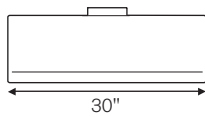

BERTAZZONI PROFESSIONAL SERIES

30" UNDERMOUNT CANOPY HOOD KU30 PRO 1 XV

FEATURES

Hood finishing	stainless steel
Motor	1
Speed	3
Hood control	slider
Halogen lights	2
Filters	aluminum mesh
Max extraction power	400 cfm

TECHNICAL SPECIFICATIONS

Voltage, frequency	120 V 60 Hz
Max Amp usage, power rating	3.3 A - 400 W
Certification	UL
Warranty	2 years parts and labor

ACCESSORIES

Narrow duct cover	code 901262
Medium duct cover	code 901263
Full-width duct cover	code 901265
Narrow duct cover for ceiling height 8-10 ft	code 901281

INSTALLATION INSTRUCTIONS

Bertazzoni recommends to operate the appliance after it has been properly installed. Please refer to the installation manual for further details.

Disclaimer: while every effort has been made to insure the accuracy of the information contained in this brochure, Fratelli Bertazzoni reserves the right to change any part of the information at any time without notice.

Fratelli Bertazzoni, Bertazzoni and the winged wheel brand icon are registered trademarks of Bertazzoni Spa.