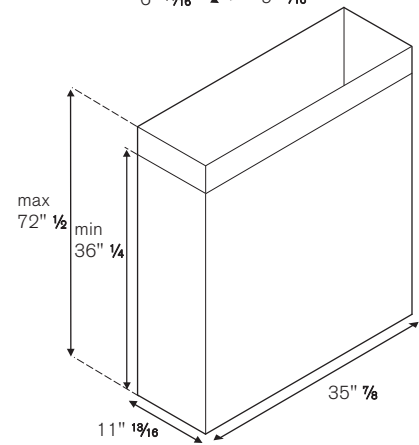

BERTAZZONI PROFESSIONAL SERIES

30" UNDERMOUNT CANOPY HOOD KU30 PRO 1 XV

FEATURES

Hood finishing	stainless steel
Motor	1
Speed	3
Hood control	slider
Halogen lights	2
Filters	aluminum mesh
Max extraction power	400 cfm

TECHNICAL SPECIFICATIONS

Voltage, frequency	120 V 60 Hz
Max Amp usage, power rating	3.3 A - 400 W
Certification	UL
Warranty	2 years parts and labor

ACCESSORIES

Narrow duct cover	code 901262
Medium duct cover	code 901263
Full-width duct cover	code 901265
Narrow duct cover for ceiling height 8-10 ft	code 901281

INSTALLATION INSTRUCTIONS

Bertazzoni recommends to operate the appliance after it has been properly installed. Please refer to the installation manual for further details.

Disclaimer: while every effort has been made to insure the accuracy of the information contained in this brochure, Fratelli Bertazzoni reserves the right to change any part of the information at any time without notice.

Fratelli Bertazzoni, Bertazzoni and the winged wheel brand icon are registered trademarks of Bertazzoni Spa.