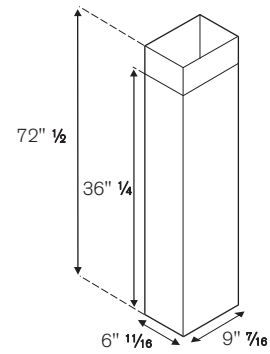

### ACCESSORIES

Narrow duct cover	code 901262
Medium duct cover	code 901263
Full-width duct cover	code 901265
Narrow duct cover for ceiling height 8-10 ft	code 901281