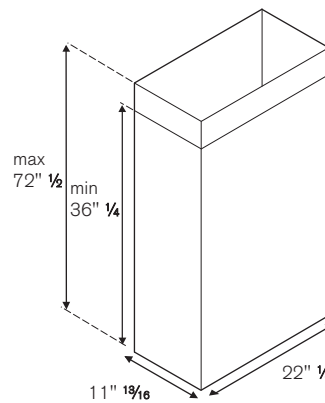

### ACCESSORIES

Narrow duct cover	code 901262
Medium duct cover	code 901263
Full-width duct cover	code 901265
Narrow duct cover for ceiling height 8-10 ft	code 901281