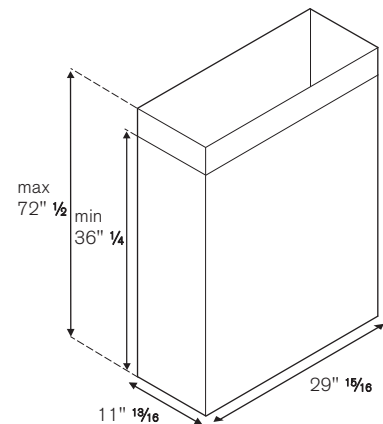

ACCESSORIES

Narrow duct cover	code 901262
Medium duct cover	code 901263
Full-width duct cover	code 901266
Narrow duct cover for ceiling height 8-10 ft	code 901281

INSTALLATION INSTRUCTIONS

Bertazzoni recommends to operate the appliance after it has been properly installed. Please refer to the installation manual for further details.