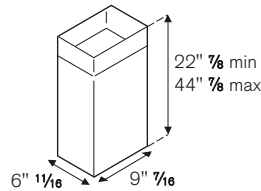

ACCESSORIES

Narrow duct cover	code 901262
Medium duct cover	code 901263
Full-width duct cover	code 901266
Narrow duct cover for ceiling height 8-10 ft	code 901281

INSTALLATION INSTRUCTIONS

Bertazzoni recommends to operate the appliance after it has been properly installed. Please refer to the installation manual for further details.