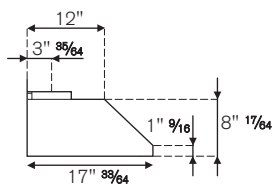

ACCESSORIES

Narrow duct cover	code 901262
Medium duct cover	code 901263
Full-width duct cover	code 901266
Narrow duct cover for ceiling height 8-10 ft	code 901281

INSTALLATION INSTRUCTIONS

Bertazzoni recommends to operate the appliance after it has been properly installed. Please refer to the installation manual for further details.