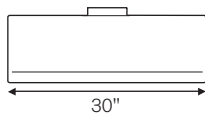

BERTAZZONI PROFESSIONAL SERIES

30" UNDERMOUNT CANOPY HOOD KU30 PRO 1 XV

FEATURES

Hood finishing	stainless steel
Motor	1
Speed	3
Hood control	slider
Halogen lights	2
Filters	aluminum mesh
Max extraction power	400 cfm

TECHNICAL SPECIFICATIONS

Voltage, frequency	120 V 60 Hz
Max Amp usage, power rating	3.3 A - 400 W
Certification	UL
Warranty	2 years parts and labor

ACCESSORIES

Narrow duct cover	code 901262
Medium duct cover	code 901263
Full-width duct cover	code 901266
Narrow duct cover for ceiling height 8-10 ft	code 901281

INSTALLATION INSTRUCTIONS

Bertazzoni recommends to operate the appliance after it has been properly installed. Please refer to the installation manual for further details.

Disclaimer: while every effort has been made to insure the accuracy of the information contained in this brochure, Fratelli Bertazzoni reserves the right to change any part of the information at any time without notice.

Fratelli Bertazzoni, Bertazzoni and the winged wheel brand icon are registered trademarks of Bertazzoni Spa.