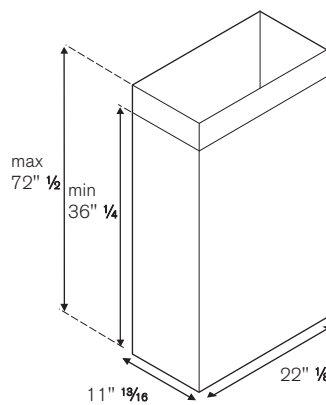

ACCESSORIES

Narrow duct cover	code 901262
Medium duct cover	code 901263
Full-width duct cover	code 901266
Narrow duct cover for ceiling height 8-10 ft	code 901281

INSTALLATION INSTRUCTIONS

Bertazzoni recommends to operate the appliance after it has been properly installed. Please refer to the installation manual for further details.