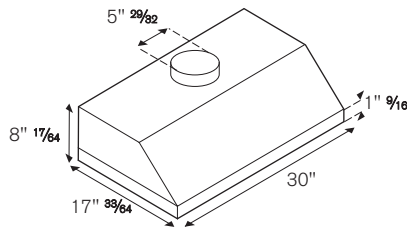

ACCESSORIES

Narrow duct cover	code 901262
Medium duct cover	code 901263
Full-width duct cover	code 901266
Narrow duct cover for ceiling height 8-10 ft	code 901281

INSTALLATION INSTRUCTIONS

Bertazzoni recommends to operate the appliance after it has been properly installed. Please refer to the installation manual for further details.