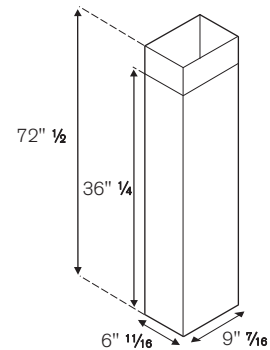

ACCESSORIES

Narrow duct cover	code 901262
Medium duct cover	code 901263
Full-width duct cover	code 901266
Narrow duct cover for ceiling height 8-10 ft	code 901281

INSTALLATION INSTRUCTIONS

Bertazzoni recommends to operate the appliance after it has been properly installed. Please refer to the installation manual for further details.