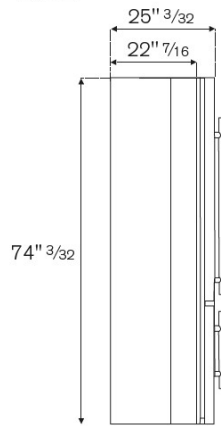

REF24BMFX

REFRIGERATOR 24" FREESTANDING BOTTOM MOUNT
STAINLESS STEEL

SIDE

TOP

Disclaimer: while every effort has been made to ensure the accuracy of the information contained in this document, Fratelli Bertazzoni reserves the right to change any part of the information at any time without notice. For detailed installation specifications consult the instruction manual. Fratelli Bertazzoni, Bertazzoni and the winged wheel brand icon are registered trademarks of Bertazzoni Spa.