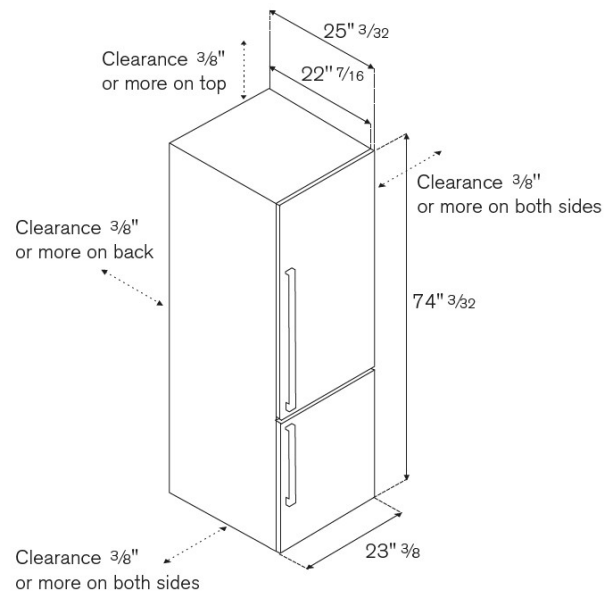

TOP

Disclaimer: while every effort has been made to ensure the accuracy of the information contained in this document, Fratelli Bertazzoni reserves the right to change any part of the information at any time without notice. For detailed installation specifications consult the instruction manual. Fratelli Bertazzoni, Bertazzoni and the winged wheel brand icon are registered trademarks of Bertazzoni Spa.