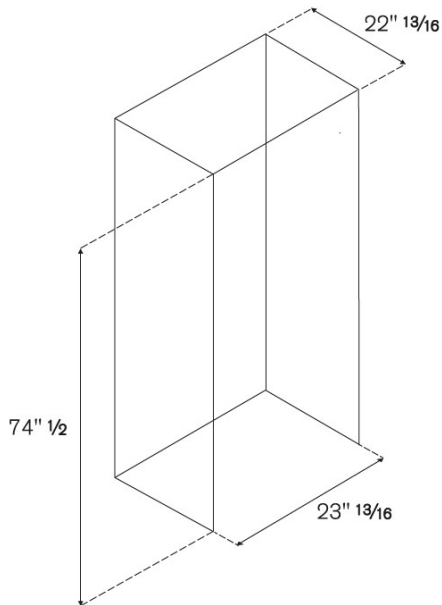

# REF24BMFX

REFRIGERATOR 24" FREESTANDING BOTTOM MOUNT  
STAINLESS STEEL

FRONT

SIDE

TOP

**Disclaimer:** while every effort has been made to ensure the accuracy of the information contained in this document, Fratelli Bertazzoni reserves the right to change any part of the information at any time without notice. For detailed installation specifications consult the instruction manual. Fratelli Bertazzoni, Bertazzoni and the winged wheel brand icon are registered trademarks of Bertazzoni Spa.