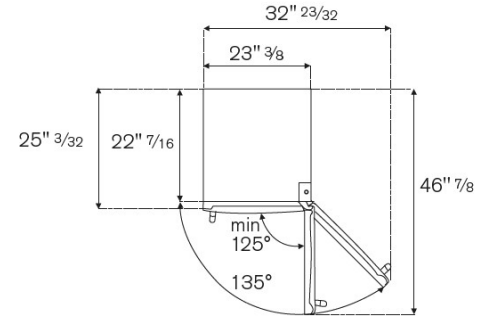

# REF24BMFX

REFRIGERATOR 24" FREESTANDING BOTTOM MOUNT  
STAINLESS STEEL

FRONT

SIDE

TOP

**Disclaimer:** while every effort has been made to ensure the accuracy of the information contained in this document, Fratelli Bertazzoni reserves the right to change any part of the information at any time without notice. For detailed installation specifications consult the instruction manual. Fratelli Bertazzoni, Bertazzoni and the winged wheel brand icon are registered trademarks of Bertazzoni Spa.