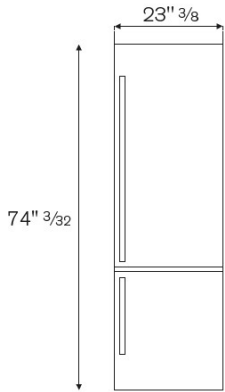

REF24BMFX

REFRIGERATOR 24" FREESTANDING BOTTOM MOUNT
STAINLESS STEEL

FRONT