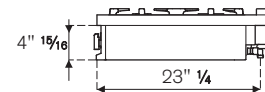

BERTAZZONI PROFESSIONAL SERIES

36" RANGETOP 5 BURNER CB36 5 00 X

FEATURES

Brass burners	5
Dual wok (1x)	750-18000 Btu/h
Rapid (1x)	11000 Btu/h
Semi-rapid (2x)	6500 Btu/h
Auxiliary (1x)	3400 Btu/h
Simmer rate	750 Btu/h
Maintop	stainless steel
Worktop controls	knobs
Knobs	solid metal
Grates	cast iron
Backguard	yes
One hand ignition	yes
Wok adapter	yes
Simmer ring	yes

TECHNICAL SPECIFICATIONS

Electrical Requirements	120 V 60 Hz
Max Amp usage, power rating	1 A - 1 W
Certification	CSA
Warranty	2 years parts and labor

ACCESSORIES

Simmer ring (standard)	code 408077
Stainless steel griddle (optional)	code SG36X
Wok ring (standard)	code 408117

A LP conversion kit for all burners is included

INSTALLATION INSTRUCTIONS

Bertazzoni recommends to operate the appliance after it has been installed in a cabinet.

The kitchen cabinets shall be made of materials capable of withstanding temperatures at least 117°F (65°C) above room temperature in order to avoid possible damage to the cabinets during appliance usage.

Disclaimer: while every effort has been made to insure the accuracy of the information contained in this brochure, Fratelli Bertazzoni reserves the right to change any part of the information at any time without notice.

Fratelli Bertazzoni, Bertazzoni and the winged wheel brand icon are registered trademarks of Bertazzoni Spa.