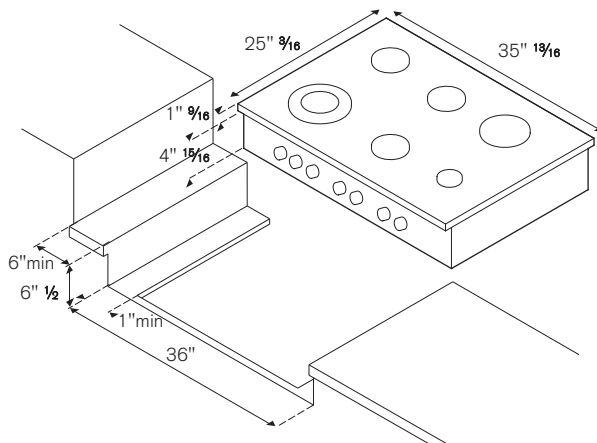

BERTAZZONI PROFESSIONAL SERIES

36" RANGETOP 5 BURNER CB36 5 00 X

FEATURES

Brass burners	5
Dual wok (1x)	750-18000 Btu/h
Rapid (1x)	11000 Btu/h
Semi-rapid (2x)	6500 Btu/h
Auxiliary (1x)	3400 Btu/h
Simmer rate	750 Btu/h
Maintop	stainless steel
Worktop controls	knobs
Knobs	solid metal
Grates	cast iron
Backguard	yes
One hand ignition	yes
Wok adapter	yes
Simmer ring	yes

TECHNICAL SPECIFICATIONS

Electrical Requirements	120 V 60 Hz
Max Amp usage, power rating	1 A - 1 W
Certification	CSA
Warranty	2 years parts and labor

ACCESSORIES

Simmer ring (standard)	code 408077
Stainless steel griddle (optional)	code SG36X
Wok ring (standard)	code 408117

A LP conversion kit for all burners is included

INSTALLATION INSTRUCTIONS

Bertazzoni recommends to operate the appliance after it has been installed in a cabinet.

The kitchen cabinets shall be made of materials capable of withstanding temperatures at least 117°F (65°C) above room temperature in order to avoid possible damage to the cabinets during appliance usage.

Disclaimer: while every effort has been made to insure the accuracy of the information contained in this brochure, Fratelli Bertazzoni reserves the right to change any part of the information at any time without notice.

Fratelli Bertazzoni, Bertazzoni and the winged wheel brand icon are registered trademarks of Bertazzoni Spa.