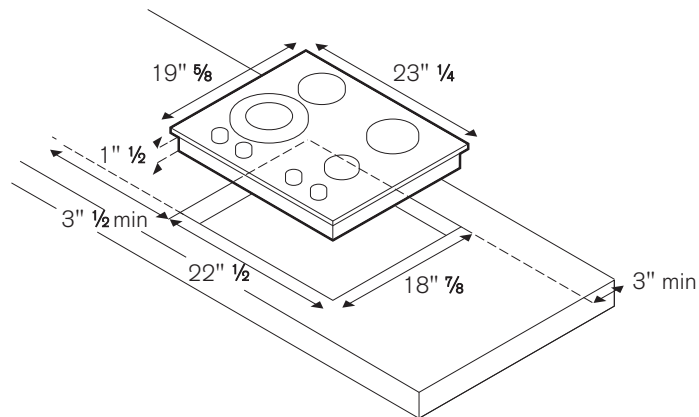

BERTAZZONI PROFESSIONAL SERIES

GAS COOKTOP 24" FOUR BURNER V24 4 00 X

FEATURES

Alluminum Burners	4
Wok	13000 Btu/h
Rapid	11000 Btu/h
Semi-rapid	6500 Btu/h
Auxiliary	3400 Btu/h
Simmer rate	750 Btu/h
Maintop	stainless steel
Worktop control	knobs
Knobs	soft touch
Grates	cast iron
One hand ignition	yes
Wok adapter	yes
Simmer ring	yes

TECHNICAL SPECIFICATIONS

Electrical Requirements	120V 60Hz
Max Amp Usage	1 A
Certification	CSA
Warranty	2 years parts and labor

INSTALLATION INSTRUCTIONS

Bertazzoni recommends to operate the appliance after it has been installed in a cabinet. The kitchen cabinets shall be made of materials capable of withstanding temperatures at least 117°F (65°C) above room temperature in order to avoid possible damage to the cabinets during appliance usage. For further installation instructions refer to the installation manual.

Disclaimer: while every effort has been made to insure the accuracy of the information contained in this brochure, Fratelli Bertazzoni reserves the right to change any part of the information at any time without notice.

Fratelli Bertazzoni, Bertazzoni and the winged wheel brand icon are registered trademarks of Bertazzoni Spa.