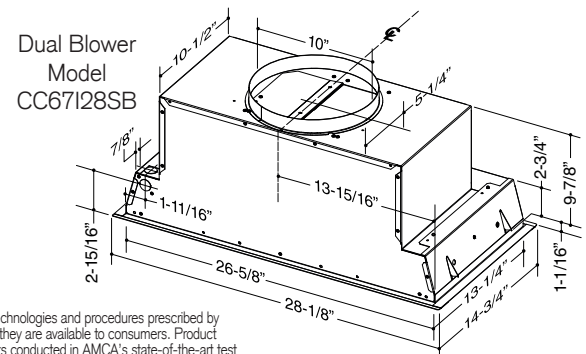

BLOWER	MODEL	GREASE FILTERS (replacement)
Single	CC65I28SB	SV18428
Dual	CC67I28SB	SV18428

PERFORMANCE								
Blower	Duct Size & Discharge	Volts	Hz	Amps	Sones		CFM	
					Low	High	Low	High
Single	3¼-in. x 10-in. Vertical	120	60	3.0	2.0	11.5	200	570 ‡
	3¼-in. x 10-in. Horizontal	120	60	2.9	2.0	10.5	190	570 ‡
Dual	10-in. Round	120	60	9.5	1.5	12.0	370	1000

‡ If needed, ask a recommended installer to limit discharge to 300 CFM.

FEATURES	
Finish	430 Stainless Steel
Cooktop Lighting	2 LED Modules - 120 V, 5.5 W
Grease Filters	Hybrid Baffle, Stainless Steel with Aluminum Mesh - Dishwasher Safe
Damper	3¼-in. x 10-in. (Included with CC65) 10-in. Round (Included with CC67)
OPTIONAL ACCESSORIES	
30" Liner	ALCC630SB
36" Liner	ALCC636SB
42" Liner	ALCC642SB
CFM Reducer Kit	ARP310 (for use with CC65)
MOUNTING HEIGHT	
24-in. to 30-in. from cooktop to bottom of hood	
LIMITED WARRANTY	
5-year 2-year (labour only) (See installation manual for full warranty text.)	
FOR INDOOR USE ONLY	

SPECIFICATION SHEET

ALEFRUN - CC6 SERIES