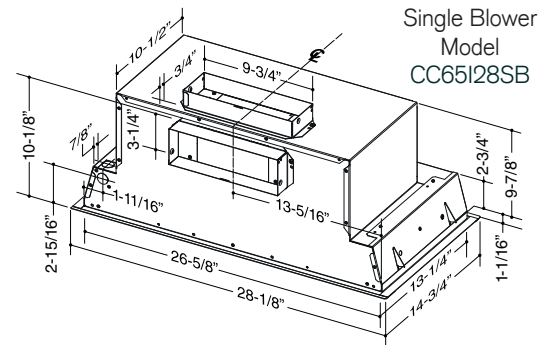

BLOWER	MODEL	GREASE FILTERS (replacement)
Single	CC65I28SB	SV18428
Dual	CC67I28SB	SV18428

PERFORMANCE								
Blower	Duct Size & Discharge	Volts	Hz	Amps	Sones		CFM	
					Low	High	Low	High
Single	3¼-in. x 10-in. Vertical	120	60	3.0	2.0	11.5	200	570 ‡
	3¼-in. x 10-in. Horizontal	120	60	2.9	2.0	10.5	190	570 ‡
Dual	10-in. Round	120	60	9.5	1.5	12.0	370	1000

‡ If needed, ask a recommended installer to limit discharge to 300 CFM.

FEATURES	
Finish	430 Stainless Steel
Cooktop Lighting	2 LED Modules - 120 V, 5.5 W
Grease Filters	Hybrid Baffle, Stainless Steel with Aluminum Mesh - Dishwasher Safe
Damper	3¼-in. x 10-in. (Included with CC65) 10-in. Round (Included with CC67)
OPTIONAL ACCESSORIES	
30" Liner	ALCC630SB
36" Liner	ALCC636SB
42" Liner	ALCC642SB
CFM Reducer Kit	ARP310 (for use with CC65)
MOUNTING HEIGHT	
24-in. to 30-in. from cooktop to bottom of hood	
LIMITED WARRANTY	
5-year 2-year (labour only) (See installation manual for full warranty text.)	
FOR INDOOR USE ONLY	

SPECIFICATION SHEET

ALEFRUN - CC6 SERIES