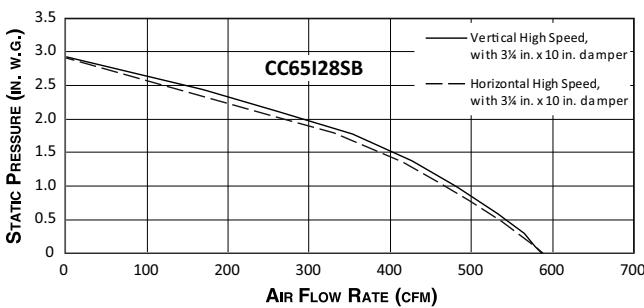

BLOWER	MODEL	GREASE FILTERS (replacement)
Single	CC65I28SB	SV18428
Dual	CC67I28SB	SV18428

PERFORMANCE								
Blower	Duct Size & Discharge	Volts	Hz	Amps	Sones		CFM	
					Low	High	Low	High
Single	3¼-in. x 10-in. Vertical	120	60	3.0	2.0	11.5	200	570 ‡
	3¼-in. x 10-in. Horizontal	120	60	2.9	2.0	10.5	190	570 ‡
Dual	10-in. Round	120	60	9.5	1.5	12.0	370	1000

‡ If needed, ask a recommended installer to limit discharge to 300 CFM.

FEATURES	
Finish	430 Stainless Steel
Cooktop Lighting	2 LED Modules - 120 V, 5.5 W
Grease Filters	Hybrid Baffle, Stainless Steel with Aluminum Mesh - Dishwasher Safe
Damper	3¼-in. x 10-in. (Included with CC65) 10-in. Round (Included with CC67)
OPTIONAL ACCESSORIES	
30" Liner	ALCC630SB
36" Liner	ALCC636SB
42" Liner	ALCC642SB
CFM Reducer Kit	ARP310 (for use with CC65)
MOUNTING HEIGHT	
24-in. to 30-in. from cooktop to bottom of hood	
LIMITED WARRANTY	
5-year 2-year (labour only) (See installation manual for full warranty text.)	
FOR INDOOR USE ONLY	

SPECIFICATION SHEET

ALEFRUN - CC6 SERIES