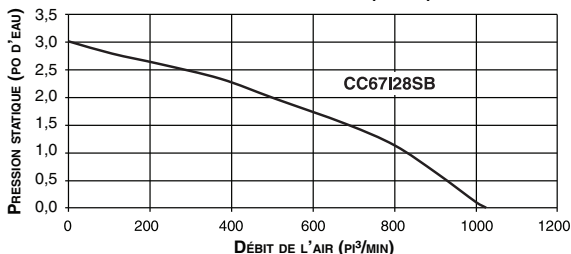

VENTILATEUR	MODÈLE	FILTRES À GRAISSES (remplacement)
Simple	CC65I28SB	SV18428
Double	CC67I28SB	SV18428

PERFORMANCE								
Ventilateur	Format de conduit & évacuation	Volts	Hz	Ampères	Sones		pi³/min	
					Basse	Haute	Basse	Haute
Simple	3¼ po x 10 po verticale	120	60	3,0	2,0	11,5	200	570 ‡
	3¼ po x 10 po horizontale	120	60	2,9	2,0	10,5	190	570 ‡
Double	10 po rond	120	60	9,5	1,5	12,0	370	1000

‡ Au besoin, demander à un installateur recommandé de limiter l'évacuation à 300 pi³/min.

CARACTÉRISTIQUES	
Fini	Acier inoxydable 430
Éclairage	2 Modules à DEL - 120 V, 5,5 W
Filtres à graisses	À chicane hybrides, Acier inox et maillage d'aluminium - Lavables au lave-vaisselle
Volet	3¼ po x 10 po (Inclus avec CC65) 10 po rond (Inclus avec CC67)

ACCESSOIRES OPTIONNELS	
Revêtement d'armoire de 30 po	ALCC630SB
Revêtement d'armoire de 36 po	ALCC636SB
Revêtement d'armoire de 42 po	ALCC642SB
Réducteur de débit	ARP310 (pour utilisation avec CC65)

HAUTEUR D'INSTALLATION
De 24 po à 30 po de la surface de cuisson au bas de la hotte

GARANTIE LIMITÉE
5 ans
2 ans (main-d'œuvre)
(Voir le manuel d'installation pour le texte complet de la garantie.)

POUR UTILISATION À L'INTÉRIEUR SEULEMENT

L'HOMOLOGATION HVI-2100 est conforme aux nouvelles techniques et procédures d'essai prescrites par le Home Ventilating Institute pour les produits d'emploi courant, dès leur disponibilité pour les consommateurs. Le rendement du produit est évalué à une pression statique de 0,1 po, d'après les tests effectués dans le laboratoire d'essai ultra-perfectionné de l'AMCA. Le sone est une mesure de la perception humaine de la puissance sonore, d'après des mesures effectuées en laboratoire.