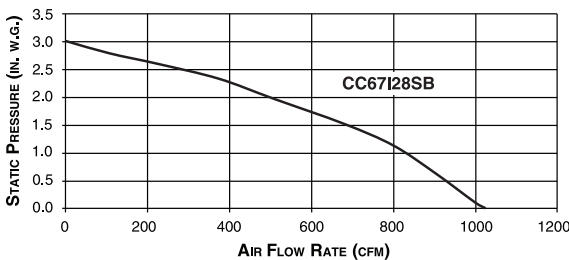

BLOWER	MODEL	GREASE FILTERS (replacement)
Single	CC65I28SB	SV18428
Dual	CC67I28SB	SV18428

PERFORMANCE								
Blower	Duct Size & Discharge	Volts	Hz	Amps	Sones		CFM	
					Low	High	Low	High
Single	3¼-in. x 10-in. Vertical	120	60	3.0	2.0	11.5	200	570 ‡
	3¼-in. x 10-in. Horizontal	120	60	2.9	2.0	10.5	190	570 ‡
Dual	10-in. Round	120	60	9.5	1.5	12.0	370	1000

‡ If needed, ask a recommended installer to limit discharge to 300 CFM.

FEATURES	
Finish	430 Stainless Steel
Cooktop Lighting	2 LED Modules - 120 V, 5.5 W
Grease Filters	Hybrid Baffle, Stainless Steel with Aluminum Mesh - Dishwasher Safe
Damper	3¼-in. x 10-in. (Included with CC65) 10-in. Round (Included with CC67)
OPTIONAL ACCESSORIES	
30" Liner	ALCC630SB
36" Liner	ALCC636SB
42" Liner	ALCC642SB
CFM Reducer Kit	ARP310 (for use with CC65)
MOUNTING HEIGHT	
24-in. to 30-in. from cooktop to bottom of hood	
LIMITED WARRANTY	
5-year 2-year (labour only) (See installation manual for full warranty text.)	
FOR INDOOR USE ONLY	

SPECIFICATION SHEET

ALEFRUN - CC6 SERIES