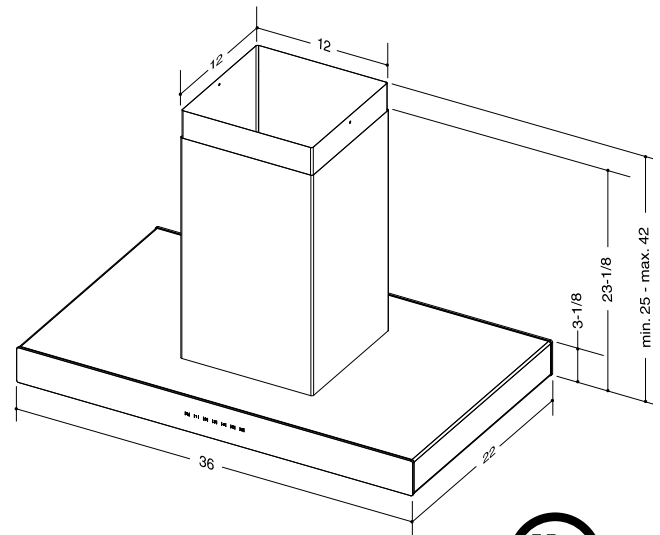

SIZE	STAINLESS STEEL BLACK GLASS	STAINLESS STEEL GREY GLASS	STAINLESS STEEL WHITE GLASS	STAINLESS STEEL WITHOUT GLASS	BLACK STAINLESS STEEL BLACK GLASS	GREASE FILTERS (replacement)
36-in. Wide	ICB3I36SBB	ICB3I36SBS	ICB3I36SBW	ICB3I36SBN	ICB3I36BLSB*	62053

* Available only in Canada.

HVI PERFORMANCE							
Duct Orientation	Size	Adapter/Damper	Sones		CFM		
			Normal	High	Normal	High 0.25 in. w.g.	High 0.1 in. w.g.
Round - Vertical	8 in.	Included	1.5	11.5	210	530	580‡

‡ If needed, ask a recommended installer to limit discharge to 300 CFM.

FEATURES	
Max. Blower Airflow	650 CFM*
Finish	430 Stainless Steel or Black Stainless Steel (Black Stainless Steel available only in Canada)
Cooktop Lighting	2 LED Modules - 120 V, 5.5 W
Grease Filters	Hybrid Baffle, Stainless Steel with Aluminum Mesh - Dishwasher Safe
AC INPUT	
120 V, 60 Hz - 3.3 AMPS	
OPTIONAL ACCESSORIES	
10' Flue Extension	AEICB3SB (Stainless Steel) or AEICB3BLS* (Black Stainless Steel, Canada only)
Remote Control	ACR3
Decorative Glass Panels	Refer to Price List for options
MOUNTING HEIGHT	
30-in. to 36-in. from cooktop to bottom of hood	
LIMITED WARRANTY	
5-year 2-year (labor only) (See installation manual for full warranty text.)	
FOR INDOOR USE ONLY	

Dimensions shown in inches.