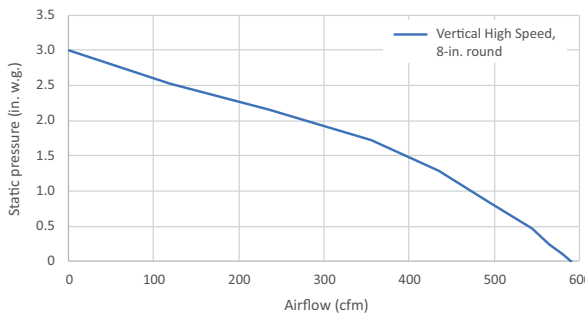

HVI-2100 CERTIFIED RATINGS comply with new testing technologies and procedures prescribed by the Home Ventilating Institute, for off-the-shelf products, as they are available to consumers. Product performance is rated at 0.1 and 0.25 in. static pressure at high speed based on tests conducted in an HVI-approved state-of-the-art test laboratory. Sones are a measure of humanly-perceived loudness, based on laboratory measurements.

* Where noted performance rating is not HVI certified but was established in accordance with HVI Standardized test procedure.