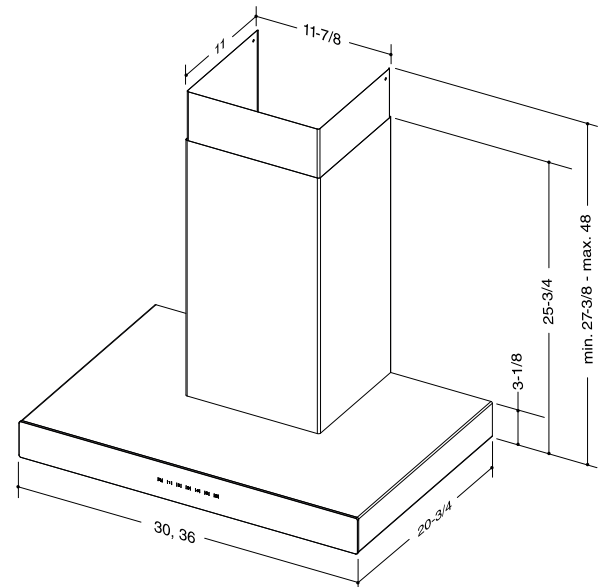

SIZE	STAINLESS STEEL BLACK GLASS	STAINLESS STEEL GREY GLASS	STAINLESS STEEL WHITE GLASS	STAINLESS STEEL WITHOUT GLASS	BLACK STAINLESS STEEL BLACK GLASS	GREASE FILTERS (replacement)
30-in. Wide	WCB3I30SBB	WCB3I30SBS	WCB3I30SBW	WCB3I30SBN	WCB3I30BLSB*	62053
36-in. Wide	WCB3I36SBB	WCB3I36SBS	WCB3I36SBW	WCB3I36SBN	WCB3I36BLSB*	62053

‡ If needed, ask a recommended installer to limit discharge to 300 CFM.

FEATURES	
Wall Mount	Yes
Finish	430 Stainless Steel or Black Stainless Steel*
Cooktop Lighting	2 LED Modules - 120 V, 5.5 W
Grease Filters	Hybrid Baffle, Stainless Steel with Aluminum Mesh - Dishwasher Safe
OPTIONAL ACCESSORIES	
10' Flue Extension	AEWCB3SB (Stainless Steel) or AEWCB3BLS* (Black Stainless Steel)
Decorative Glass Panels	Refer to Price List for options
MOUNTING HEIGHT	
24-in. to 30-in. from cooktop to bottom of hood	
LIMITED WARRANTY	
5-year	
2-year (labor only)	
<i>(See installation manual for full warranty text.)</i>	
FOR INDOOR USE ONLY	