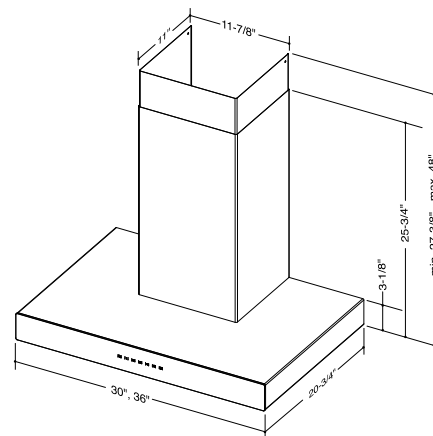

Installation height above the cooking surface: 24"–36"

Telescopic flue for 8'–9' ceiling is standard. Optional flue extension for 10' ceiling

For more details or HVI rated performance for this model see the product specifications sheet found at www.BESTRangeHoods.com

If needed, ask a recommended installer to limit discharge to 300 CFM.