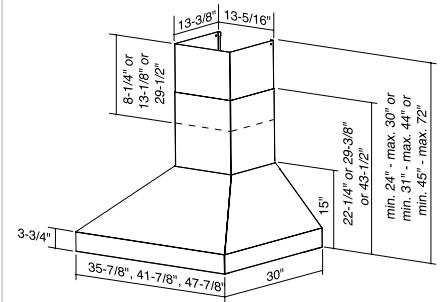

**Accessories**

Flue Extension	8–8.5 ft AEWTD915SB
	8.5–9.5 ft AEWTD1629SB
	9.5–12 ft AEWTD3057SB

Installation height above the cooking surface: 36"

For more details or HVI rated performance for this model see the product specifications sheet found at [www.BESTRangeHoods.com](http://www.BESTRangeHoods.com)