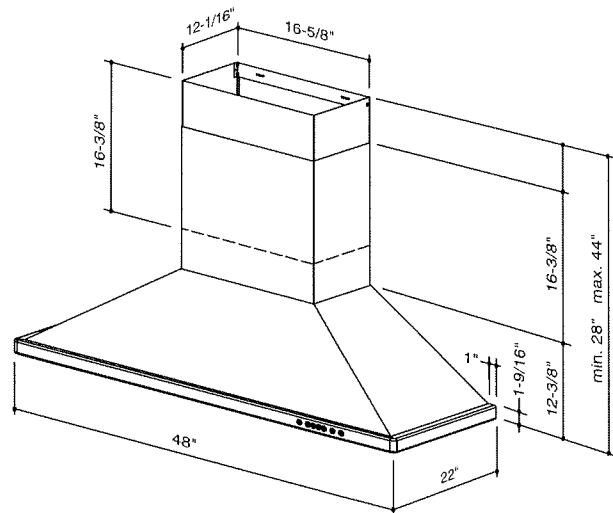

WTT32I48SB RANGE HOOD

Traditional Italian design wall mount chimney hood. Design includes modern features and high performance necessary in today's upscale residential kitchens.

FEATURES

- Wall mount
- Finish: 430 Stainless Steel #4 Brushed
- Width: 48"
- Depth: 22"
- Duct connector with back draft damper - 10" round
- Three-setting cook top lighting. Uses three (3), 50W, GU10 halogen lamps. Bulbs included.
- Quick release stainless steel / aluminum mesh filters are dishwasher safe.
- 4-speed electronic push button control with blue backlit selection indicators.
- Powerful, centrifugal blower with high efficiency motor produces 1200 CFM
- Quiet operation
- Heat Sentry™ - automatically turns blower to high speed when excess cooking heat is detected.
- Delay timer control automatically shuts off range hood after 5 minutes.
- Special control indicates when it's time to clean the filters.

OPTIONS

- Flue extension for 10-foot ceilings - AEWTT328SB
- Make-up Air damper - MD6T (6" duct), MD8T (8" duct)
- Relay and transformer included

HVI-2100 CERTIFIED RATINGS comply with new testing technologies and procedures prescribed by the Home Ventilating Institute, for off-the-shelf products, as they are available to consumers. Product performance is rated at 0.1 in. static pressure, based on tests conducted in a state-of-the-art test laboratory. Sones are a measure of humanly-perceived loudness, based on laboratory measurements.