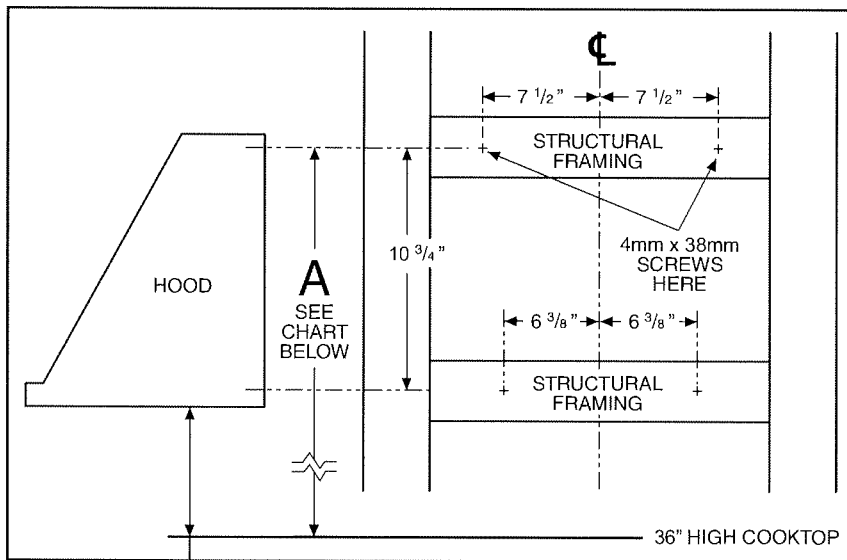

SPECIFICATIONS

MODEL NO.	VOLTS	AMPS	CFM / SONES (High Speed)	CFM / SONES (Low Speed)	DUCT
WTT32I48SB	120	8.5	1200 / 12.0	400 / 2.0	10" round

BEST Hartford, Wisconsin www.BestRangeHoods.com 800-558-1711

REFERENCE	QTY.	REMARKS	Project
			Location
			Architect
			Engineer
			Contractor
			Submitted by
			Date

WTT32I48SB WIRING

WTT32I48SB MOUNTING

Desired Hood Distance (Above 36" High Cooktop)

	24"	25"	26"	27"	28"	29"	30"
Ceiling Height	Upper Mounting Screws Location (Distance above 36" High Cooktop) (Dimension "A")						
8 Feet	36-1/8"	37-1/8"	38-1/8"	39-1/8"	40-1/8"	41-1/8"	42-1/8"
9 Feet					40-1/8"	41-1/8"	42-1/8"
9 Feet with AEWTT328SB	36-1/8"	37-1/8"	38-1/8"				
10 Feet with AEWTT328SB	36-1/8"	37-1/8"	38-1/8"	39-1/8"	40-1/8"	41-1/8"	42-1/8"