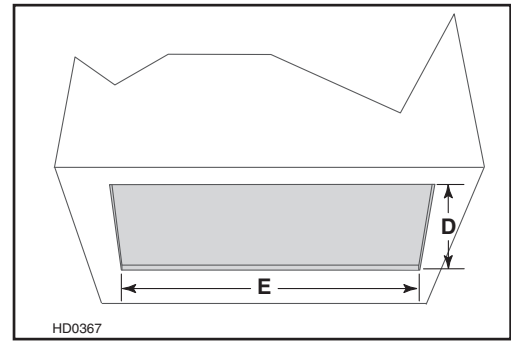

To minimize the gap around the power pack, take actual width and depth measurements of power pack and add 1/16" to get **D** and **E** measurements. Cut the hole in the bottom of the cabinet according to dimensions. See chart and illustration for details.

POWER PACK MODEL	WIDTH	CUTOUT DIMENSIONS	
		D	E
CP34	30"	19 3/8"	28 1/2"
	36"	19 3/8"	34 1/2"
	42"	19 3/8"	40 1/2"